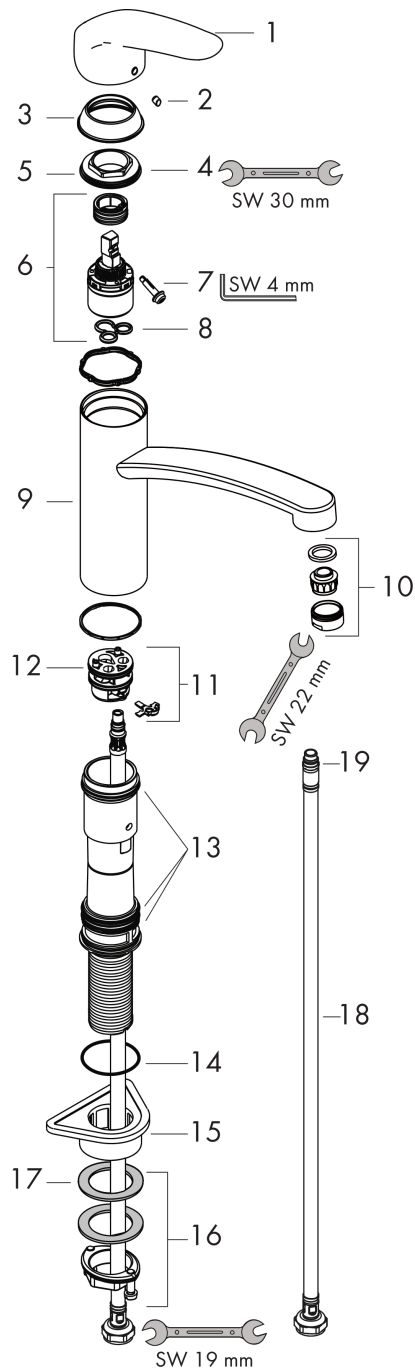

Focus M41

Single lever kitchen mixer 160, 1jet

Surfaces: **Chrome** Article Number: **31806000**

Description

product features

- ComfortZone 160
- swivel range 360°
- normal spray
- connection dimension: DN15
- maximum flow rate at 3 bar: 12 l/min
- ceramic cartridge
- connection type: G 3/8 connections
- temperature limitation adjustable
- suitable for continuous flow water heaters

Technology

Certificates

Product image

Scale drawing

Flowchart

Focus M41

Single lever kitchen mixer 160, 1jet

Surfaces: **Chrome** Article Number: **31806000**

Exploded Drawing

Year of production: >04/17

Focus M41

Single lever kitchen mixer 160, 1jet

Surfaces: **Chrome** Article Number: **31806000**

Spare part list

Year of production: >04/17

Pos.	Description	Article Number	Price	PU
1	handle	95543000	€ 28,20	1
2	screw cover	96338000	€ 3,21	1
3	flange	97995000	€ 18,33	1
4	nut	97996000	€ 28,20	1
5	O-Ring 30x2	98186000	€ 3,21	1
6	cartridge, assy	92730000	€ 57,12	1
7	locking screw for handle	96059000	€ 8,45	1
8	seal	95008000	€ 8,45	1
9	spout cpl.	98349000	€ 100,44	1
10	aerator M24x1 (15 l/min)	13913000	-	1
11	adapter for cartridge	98750000	€ 11,31	1
12	O-Ring 36x2,5	98190000	€ 3,21	1
13	sealing set	98702000	€ 8,45	1
14	O-ring 41x2	98212000	€ 3,21	1
15	support	97523000	€ 5,24	1
16	fixing set (Ø 34)	95049000	€ 13,92	1
17	lever collar	97548000	€ 3,21	1
18	connection hose 600 mm M8x0,75 G3/8	96556000	€ 22,37	1
19	O-ring 6,6x1,6	93019000	€ 3,21	1