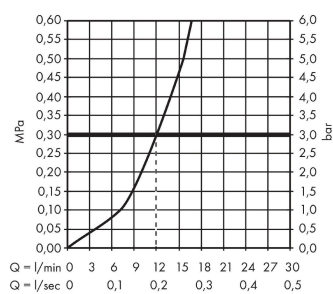

Focus M41

Single lever kitchen mixer 160, 1jet

Surfaces: **Chrome** Article Number: **31806000**

Description

product features

- ComfortZone 160
- swivel range 360°
- normal spray
- connection dimension: DN15
- maximum flow rate at 3 bar: 12 l/min
- ceramic cartridge
- connection type: G 3/8 connections
- temperature limitation adjustable
- suitable for continuous flow water heaters

Technology

Certificates

Product image

Scale drawing

Flowchart

Focus M41

Single lever kitchen mixer 160, 1jet

Surfaces: **Chrome** Article Number: **31806000**