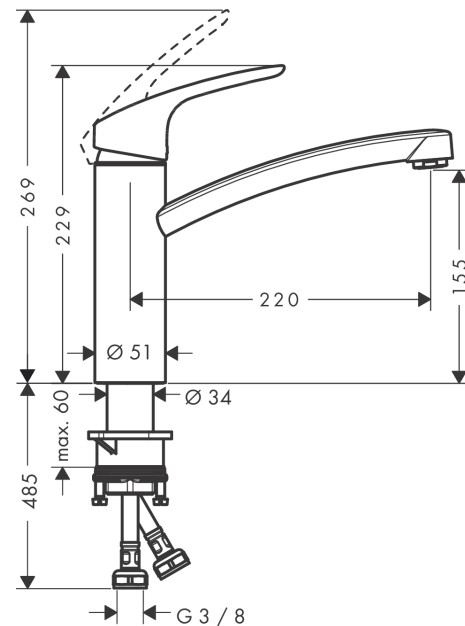

Focus M41

Single lever kitchen mixer 160, 1jet

Surfaces: **Chrome** Article Number: **31806000**

Description

product features

- ComfortZone 160
- swivel range 360°
- normal spray
- connection dimension: DN15
- maximum flow rate at 3 bar: 12 l/min
- ceramic cartridge
- connection type: G 3/8 connections
- temperature limitation adjustable
- suitable for continuous flow water heaters

Technology

Certificates

Product image

Scale drawing

Flowchart

Focus M41

Single lever kitchen mixer 160, 1jet

Surfaces: **Chrome** Article Number: **31806000**

Exploded Drawing

Year of production: >04/17

Focus M41

Single lever kitchen mixer 160, 1jet

Surfaces: **Chrome** Article Number: **31806000**

Spare part list

Year of production: >04/17

Pos.	Description	Article Number	Price	PU
1	handle	95543000	€ 28,20	1
2	screw cover	96338000	€ 3,21	1
3	flange	97995000	€ 18,33	1
4	nut	97996000	€ 28,20	1
5	O-Ring 30x2	98186000	€ 3,21	1
6	cartridge, assy	92730000	€ 57,12	1
7	locking screw for handle	96059000	€ 8,45	1
8	seal	95008000	€ 8,45	1
9	spout cpl.	98349000	€ 100,44	1
10	aerator M24x1 (15 l/min)	13913000	-	1
11	adapter for cartridge	98750000	€ 11,31	1
12	O-Ring 36x2,5	98190000	€ 3,21	1
13	sealing set	98702000	€ 8,45	1
14	O-ring 41x2	98212000	€ 3,21	1
15	support	97523000	€ 5,24	1
16	fixing set (Ø 34)	95049000	€ 13,92	1
17	lever collar	97548000	€ 3,21	1
18	connection hose 600 mm M8x0,75 G3/8	96556000	€ 22,37	1
19	O-ring 6,6x1,6	93019000	€ 3,21	1