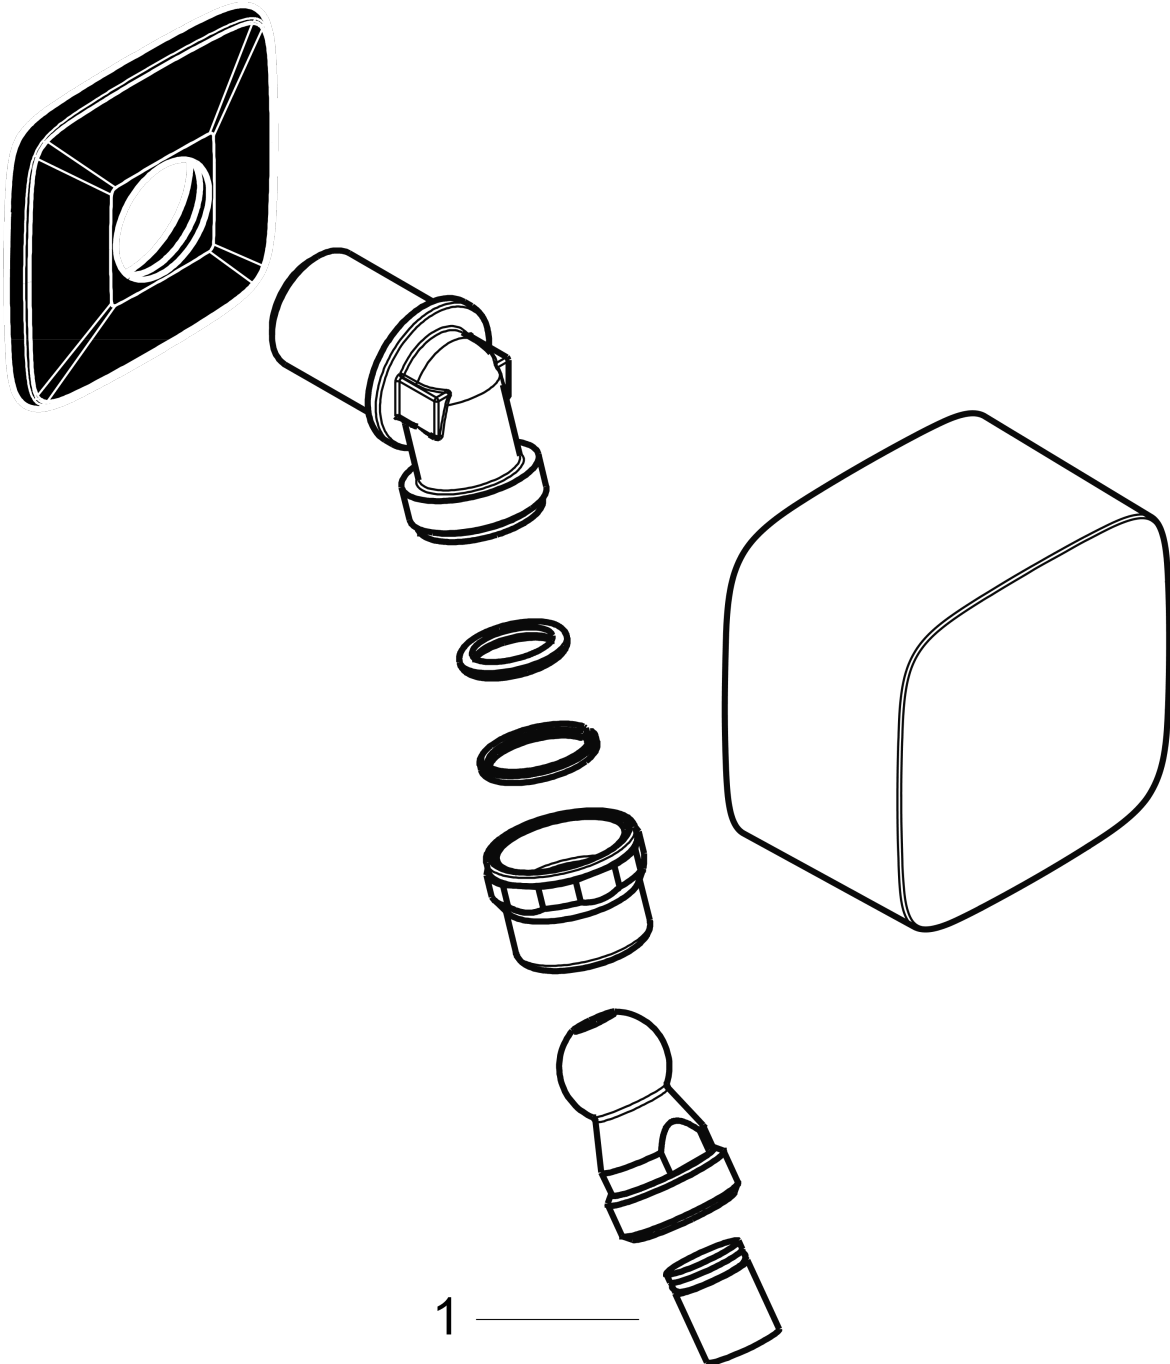

FixFit

Wall outlet with non-return valve and pivot joint

Surfaces: **Chrome** Article Number: **27414000**

Description

product features

- shower hose connection with ball joint
- plastic connection angle with metal ball joint
- plastic
- non-return valve: non-return valve
- connection type: G 1/2
- for shower hoses with conical nut on both sides

Product image

Scale drawing

FixFit

Wall outlet with non-return valve and pivot joint

Surfaces: **Chrome** Article Number: **27414000**

Exploded Drawing

Year of production: >03/09

FixFit

Wall outlet with non-return valve and pivot joint

Surfaces: **Chrome** Article Number: **27414000**

Spare part list

Year of production: >**03/09**

Pos.	Description	Article Number	Price	PU
1	non return valve	95699000	€ 13,92	1