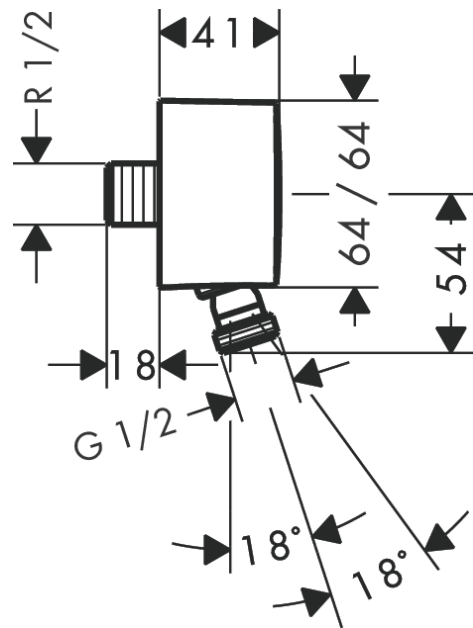

FixFit

Wall outlet with non-return valve and pivot joint

Surfaces: **Chrome** Article Number: **27414000**

Description

product features

- shower hose connection with ball joint
- plastic connection angle with metal ball joint
- plastic
- non-return valve: non-return valve
- connection type: G 1/2
- for shower hoses with conical nut on both sides

Product image

Scale drawing

FixFit

Wall outlet with non-return valve and pivot joint

Surfaces: **Chrome** Article Number: **27414000**

Exploded Drawing

Year of production: >03/09

FixFit

Wall outlet with non-return valve and pivot joint

Surfaces: **Chrome** Article Number: **27414000**

Spare part list

Year of production: >**03/09**

Pos.	Description	Article Number	Price	PU
1	non return valve	95699000	€ 13,92	1