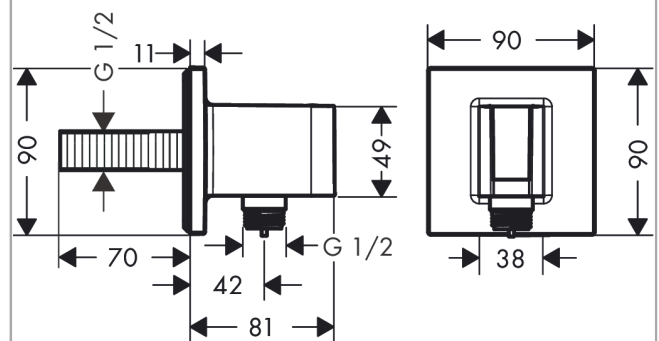

#### Description

##### product features

- consists of: wall connector, escutcheon
- version: metal housing with internal water supply made of plastic
- fixed holding position
- for all Hansgrohe hand showers except AXOR Starck hand shower
- for hoses with conical nut
- material: metal
- with non-return valve
- connection type: G 1/2

#### Scale drawing

**FixFit**

**Wall outlet square with shower holder**

Surfaces: **Chrome** Article Number: **26486000**

**Exploded Drawing**

Year of production: **07/15 - 04/22**

**FixFit**

**Wall outlet square with shower holder**

Surfaces: **Chrome** Article Number: **26486000**

**Spare part list**

Year of production: **07/15 - 04/22**

<b>Pos.</b>	<b>Description</b>	<b>Article Number</b>	<b>Price</b>	<b>PU</b>
1	connecting thread G½	98933000	-	1
2	O-ring 11x2	98127000	-	1
3	mounting set	40915000	-	1
4	guide (conical)	94163000	-	1
5	hollow set screw M4x16	97663000	-	1
6	set of non return valves DW 15	94074000	-	1