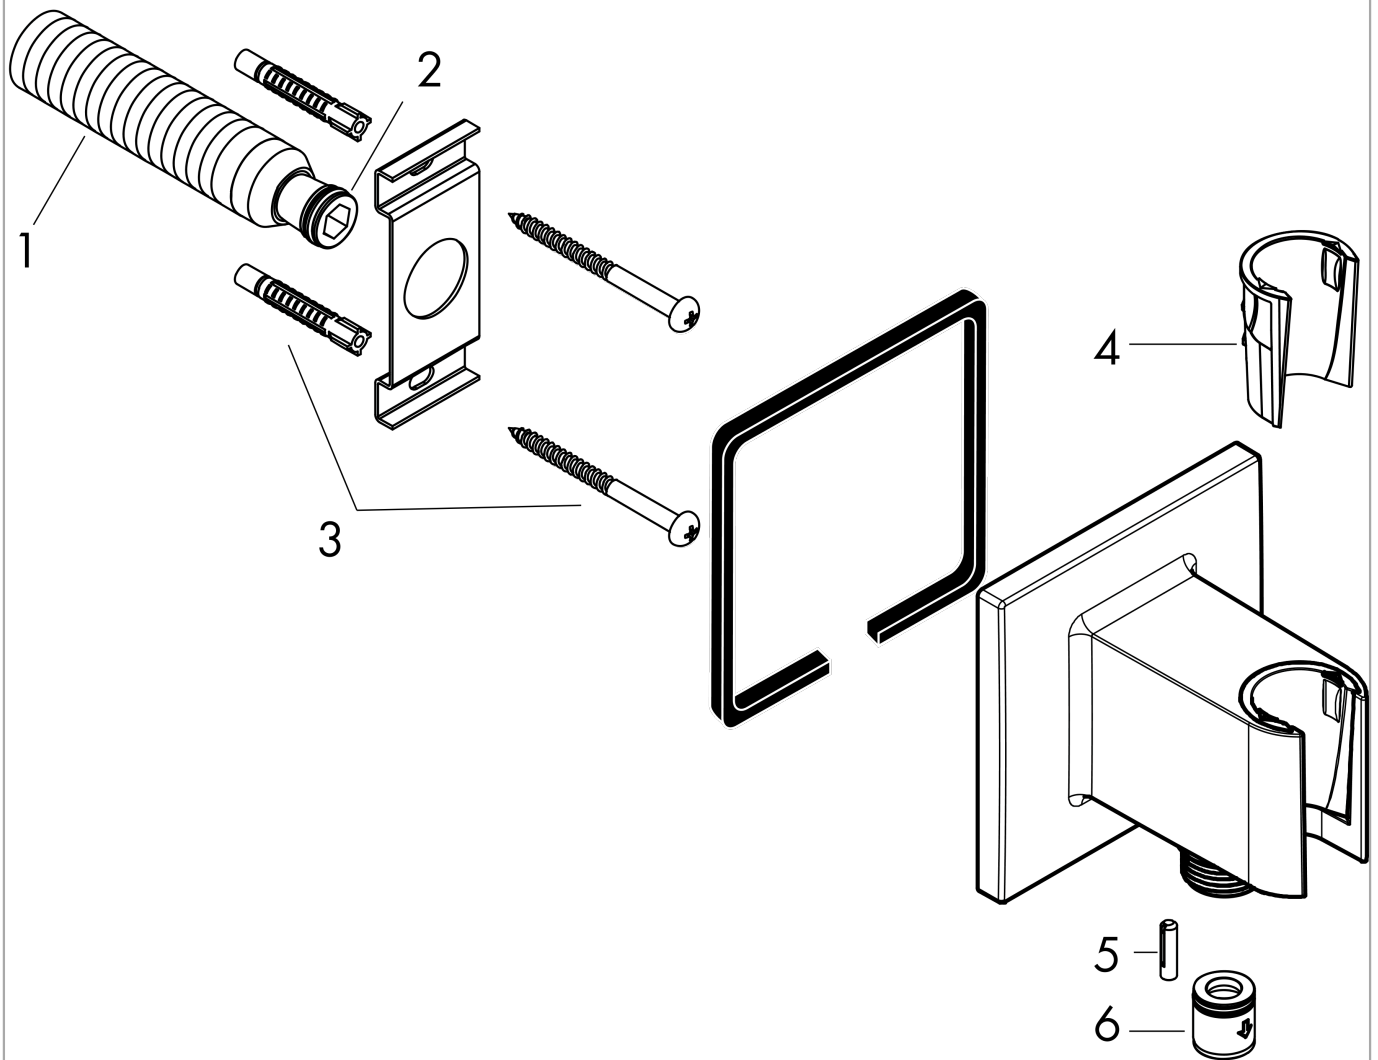

##### product features

- consists of: wall connector, escutcheon
- version: metal housing with internal water supply made of plastic
- fixed holding position
- for all Hansgrohe hand showers except AXOR Starck hand shower
- for hoses with conical nut
- material: metal
- with non-return valve
- connection type: G 1/2

#### Product image

#### Scale drawing

**FixFit**

**Wall outlet square with shower holder**

Surfaces: **Chrome** Article Number: **26486000**

**Exploded Drawing**

Year of production: **07/15 - 04/22**

**FixFit**

**Wall outlet square with shower holder**

Surfaces: **Chrome** Article Number: **26486000**

**Spare part list**

Year of production: **07/15 - 04/22**

<b>Pos.</b>	<b>Description</b>	<b>Article Number</b>	<b>Price</b>	<b>PU</b>
1	connecting thread G½	98933000	-	1
2	O-ring 11x2	98127000	-	1
3	mounting set	40915000	-	1
4	guide (conical)	94163000	-	1
5	hollow set screw M4x16	97663000	-	1
6	set of non return valves DW 15	94074000	-	1