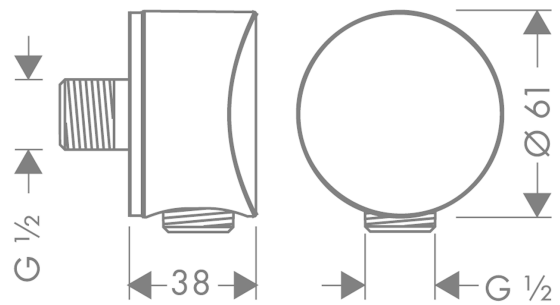

FixFit

Wall outlet S without non-return valve

Surfaces: **Chrome** Article Number: **27453000**

Description

product features

- metal connection angle
- connection type: G 1/2

Product image

Scale drawing

FixFit

Wall outlet S without non-return valve

Surfaces: **Chrome** Article Number: **27453000**

Exploded Drawing

Year of production: >04/06

FixFit

Wall outlet S without non-return valve

Surfaces: **Chrome** Article Number: **27453000**