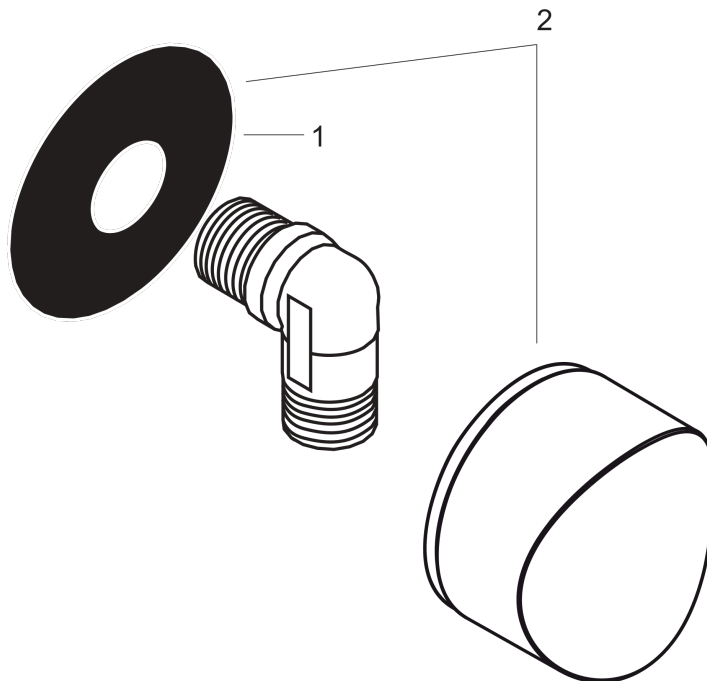

FixFit

Wall outlet S without non-return valve

Surfaces: **Chrome** Article Number: **27453000**

Description

product features

- metal connection angle
- connection type: G 1/2

Product image

Scale drawing

FixFit

Wall outlet S without non-return valve

Surfaces: **Chrome** Article Number: **27453000**

Exploded Drawing

Year of production: >04/06

FixFit

Wall outlet S without non-return valve

Surfaces: **Chrome** Article Number: **27453000**