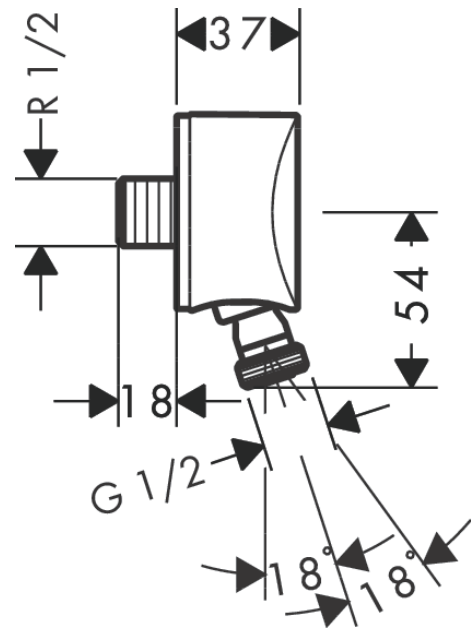

FixFit**Wall outlet S with non-return valve and pivot joint**Surfaces: **Chrome** Article Number: **27506000****Description****product features**

- shower hose connection with ball joint
- plastic connection angle with metal ball joint
- non-return valve: non-return valve
- connection type: G 1/2

Product image**Scale drawing**

FixFit
Wall outlet S with non-return valve and pivot joint
 Surfaces: **Chrome** Article Number: **27506000**

Exploded Drawing

Year of production: >06/11

FixFit

Wall outlet S with non-return valve and pivot joint

Surfaces: **Chrome** Article Number: **27506000**

Spare part list

Year of production: >06/11

Pos.	Description	Article Number	Price	PU
1	cover	92451000	€ 11,31	1
2	support element	98557000	€ 5,24	1
3	non return valve	95699000	€ 13,92	1