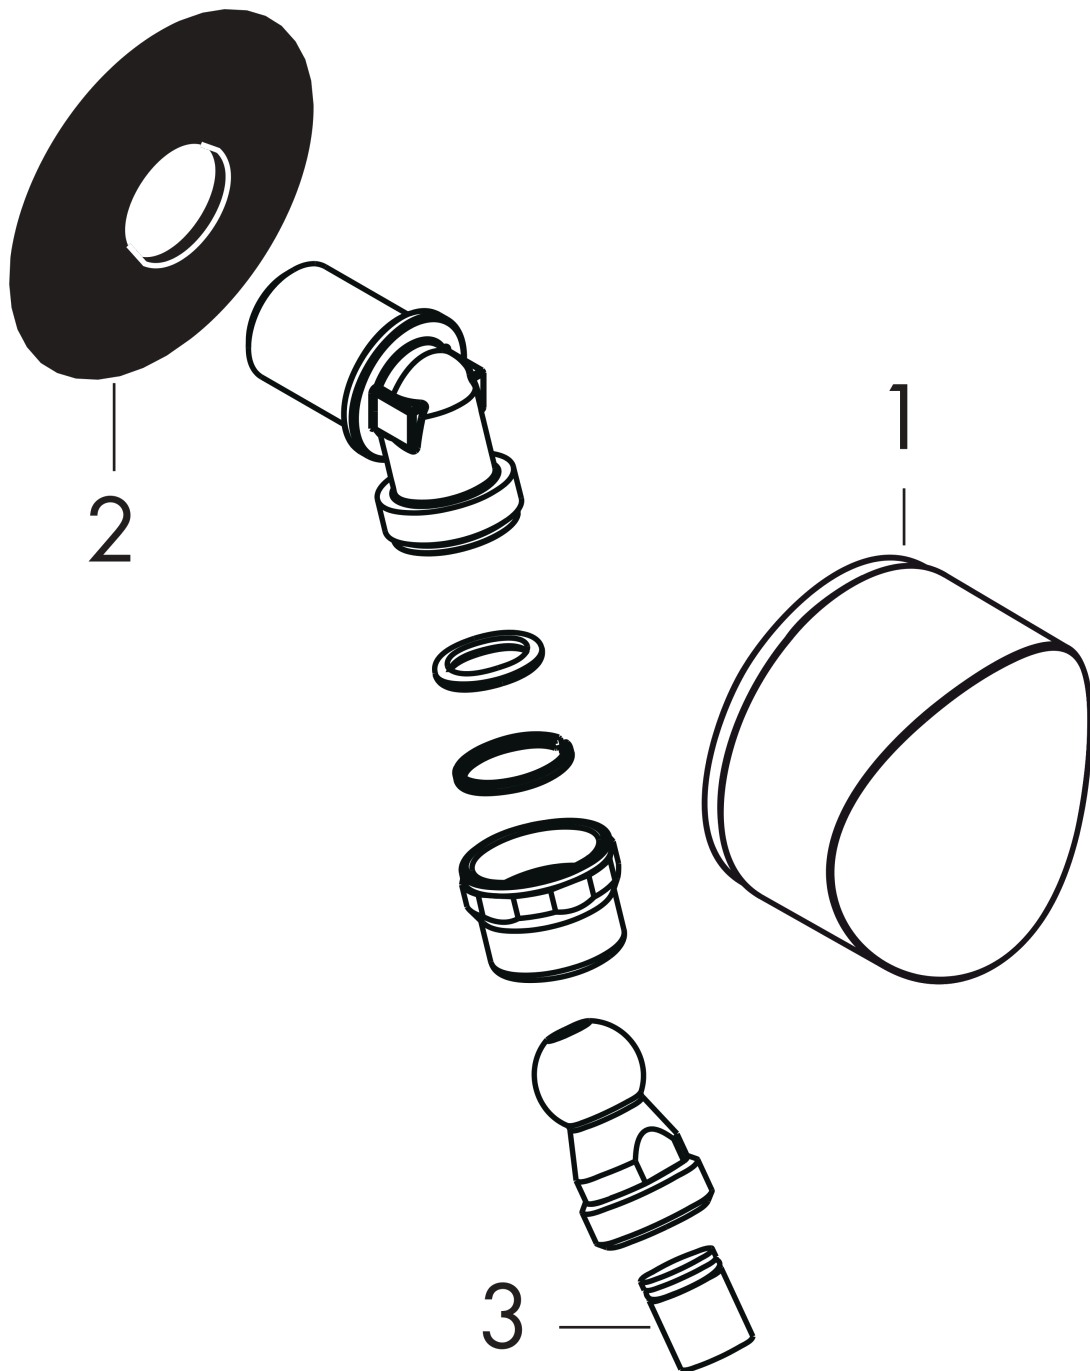

FixFit**Wall outlet S with non-return valve and pivot joint**Surfaces: **Chrome** Article Number: **27506000****Description****product features**

- shower hose connection with ball joint
- plastic connection angle with metal ball joint
- non-return valve: non-return valve
- connection type: G 1/2

Product image**Scale drawing**

FixFit
Wall outlet S with non-return valve and pivot joint
 Surfaces: **Chrome** Article Number: **27506000**

Exploded Drawing

Year of production: >06/11

FixFit

Wall outlet S with non-return valve and pivot joint

Surfaces: **Chrome** Article Number: **27506000**

Spare part list

Year of production: >06/11

Pos.	Description	Article Number	Price	PU
1	cover	92451000	€ 11,31	1
2	support element	98557000	€ 5,24	1
3	non return valve	95699000	€ 13,92	1