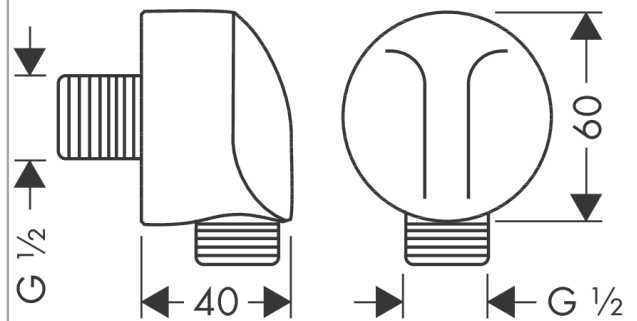

**FixFit**

**Wall outlet E without non-return valve**

Surfaces: **Chrome** Article Number: **27454000**

**Description**

**product features**

- metal connection angle
- connection type: G 1/2
- for shower hoses with conical or cylindrical nut on both sides
- material cover: plastic

**Design awards**

**Product image**

**Scale drawing**

**FixFit**

**Wall outlet E without non-return valve**

Surfaces: **Chrome** Article Number: **27454000**

**Exploded Drawing**

Year of production: >12/87

**FixFit**

**Wall outlet E without non-return valve**

Surfaces: **Chrome** Article Number: **27454000**

**Spare part list**

Year of production: >12/87

<b>Pos.</b>	<b>Description</b>	<b>Article Number</b>	<b>Price</b>	<b>PU</b>
1	cover	97454000	€ 28,20	1
2	support element	98557000	€ 5,24	1