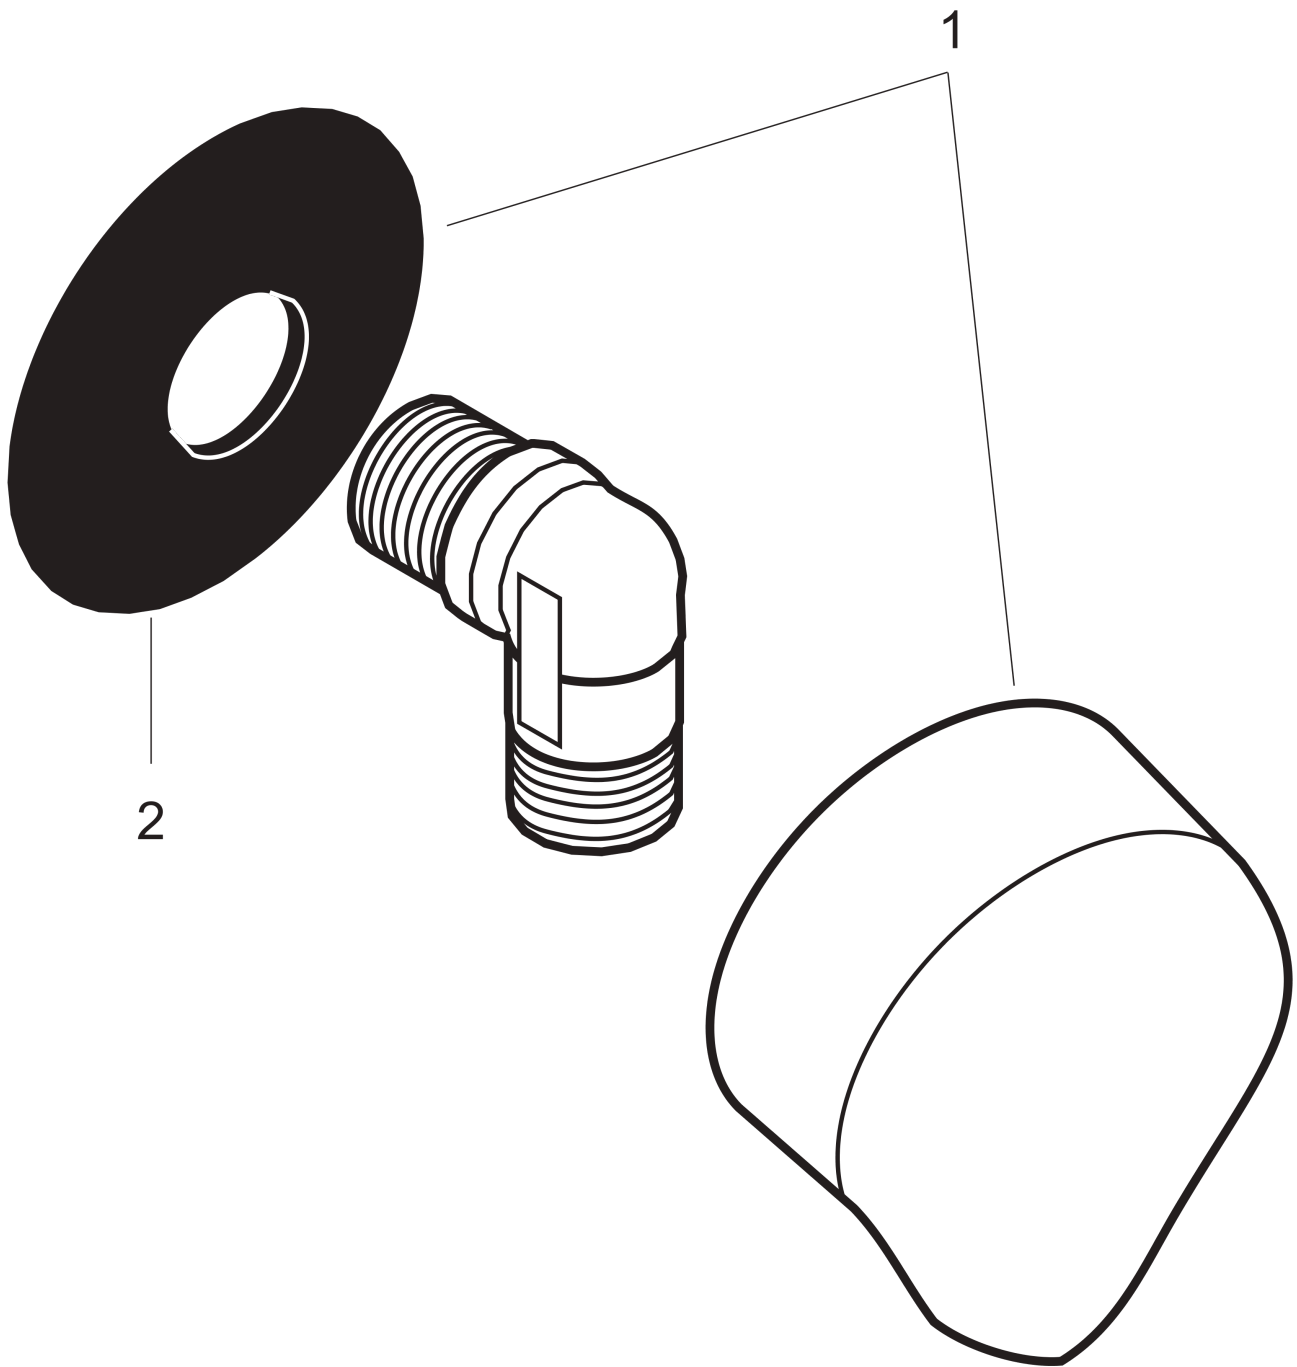

**FixFit**

**Wall outlet E without non-return valve**

Surfaces: **Chrome** Article Number: **27454000**

**Description**

**product features**

- metal connection angle
- connection type: G 1/2
- for shower hoses with conical or cylindrical nut on both sides
- material cover: plastic

**Design awards**

**Product image**

**Scale drawing**

**FixFit**

**Wall outlet E without non-return valve**

Surfaces: **Chrome** Article Number: **27454000**

**Exploded Drawing**

Year of production: >12/87

**FixFit**

**Wall outlet E without non-return valve**

Surfaces: **Chrome** Article Number: **27454000**

**Spare part list**

Year of production: >12/87

<b>Pos.</b>	<b>Description</b>	<b>Article Number</b>	<b>Price</b>	<b>PU</b>
1	cover	97454000	€ 28,20	1
2	support element	98557000	€ 5,24	1