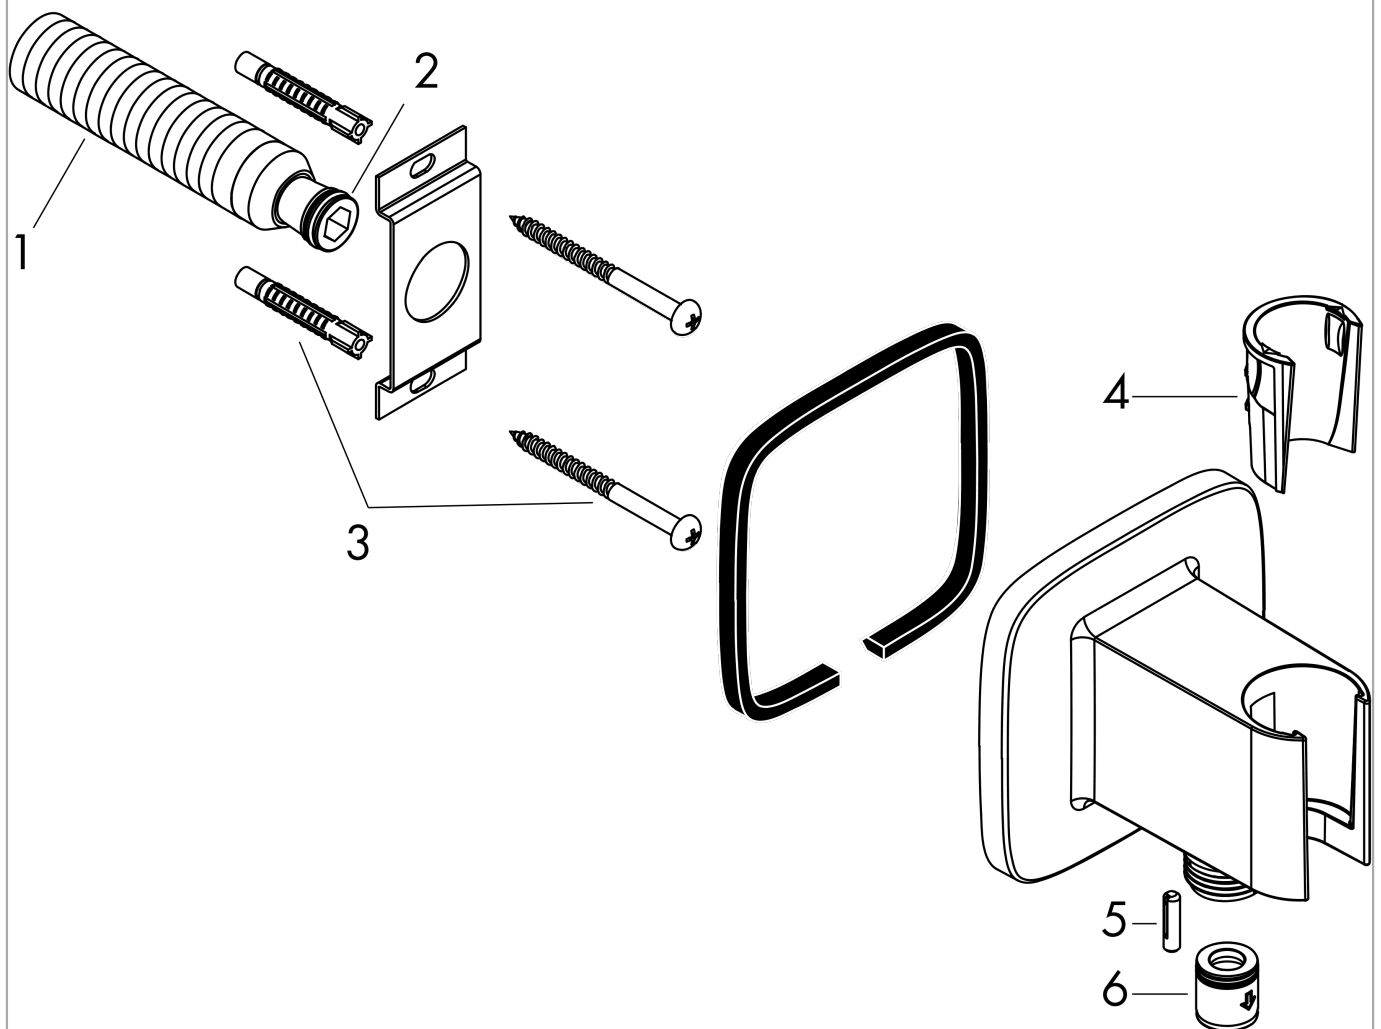

##### product features

- consists of: wall connector, escutcheon
- version: metal housing with internal water supply made of plastic
- fixed holding position
- for all Hansgrohe hand showers except AXOR Starck hand shower
- for hoses with conical nut
- material: metal
- with non-return valve
- connection type: G 1/2

#### Scale drawing

**FixFit**

**Wall outlet E with shower holder**

Surfaces: **Chrome** Article Number: **26485000**

**Exploded Drawing**

Year of production: **08/18 - 04/22**

**FixFit**

**Wall outlet E with shower holder**

Surfaces: **Chrome** Article Number: **26485000**

**Spare part list**

Year of production: **08/18 - 04/22**

<b>Pos.</b>	<b>Description</b>	<b>Article Number</b>	<b>Price</b>	<b>PU</b>
1	connecting thread G½	98933000	-	1
2	O-ring 11x2	98127000	-	1
3	mounting set	40915000	-	1
4	guide (conical)	94163000	-	1
5	hollow set screw M4x16	97663000	-	1
6	set of non return valves DW 15	94074000	-	1
a	Grease	90920000	-	1