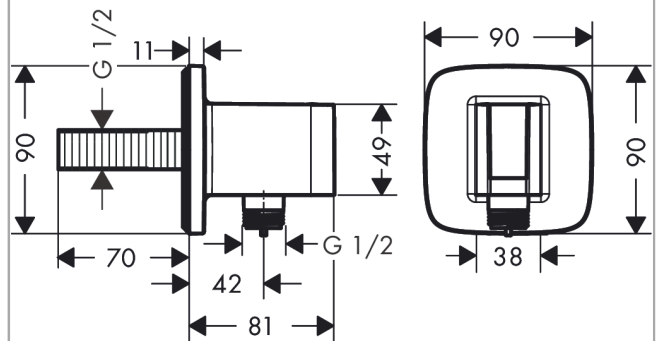

#### Description

##### product features

- consists of: wall connector, escutcheon
- version: metal housing with internal water supply made of plastic
- fixed holding position
- for all Hansgrohe hand showers except AXOR Starck hand shower
- for hoses with conical nut
- material: metal
- with non-return valve
- connection type: G 1/2

#### Scale drawing

**FixFit**

**Wall outlet E with shower holder**

Surfaces: **Chrome** Article Number: **26485000**

**Exploded Drawing**

Year of production: **08/18 - 04/22**

**FixFit**

**Wall outlet E with shower holder**

Surfaces: **Chrome** Article Number: **26485000**

**Spare part list**

Year of production: **08/18 - 04/22**

<b>Pos.</b>	<b>Description</b>	<b>Article Number</b>	<b>Price</b>	<b>PU</b>
1	connecting thread G½	98933000	-	1
2	O-ring 11x2	98127000	-	1
3	mounting set	40915000	-	1
4	guide (conical)	94163000	-	1
5	hollow set screw M4x16	97663000	-	1
6	set of non return valves DW 15	94074000	-	1
a	Grease	90920000	-	1