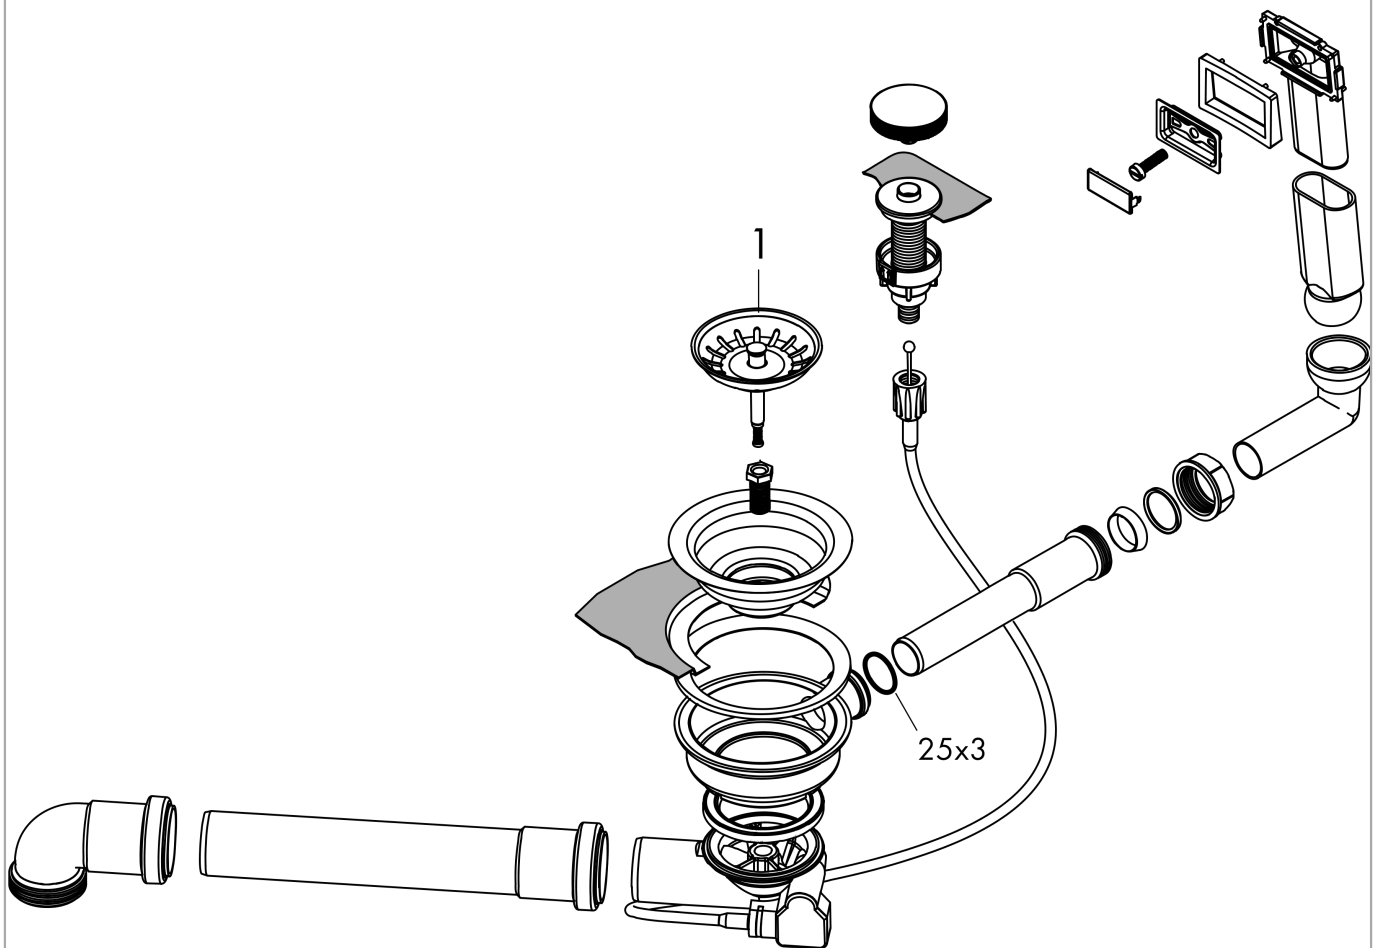

D16-11 Automatic waste and overflow set for single bowl graniteSurfaces: **Chrome** Article Number: **43937000****Description****product features**

- consists of: waste and overflow set, pop-up waste set, trap
- drain system: drain operation via turning pop-up handle
- diameter 40 / 50
- 1 1/2" with space-saving drain pipe and odor trap
- screen basket: 3 1/2"

Product image

D16-11 Automatic waste and overflow set for single bowl granite
 Surfaces: **Chrome** Article Number: **43937000**

Exploded Drawing

Year of production: >11/17

D16-11 Automatic waste and overflow set for single bowl granite

Surfaces: **Chrome** Article Number: **43937000**

Spare part list

Year of production: >11/17

Pos.	Description	Article Number	Price	PU
1	plug	93472000	€ 44,63	1