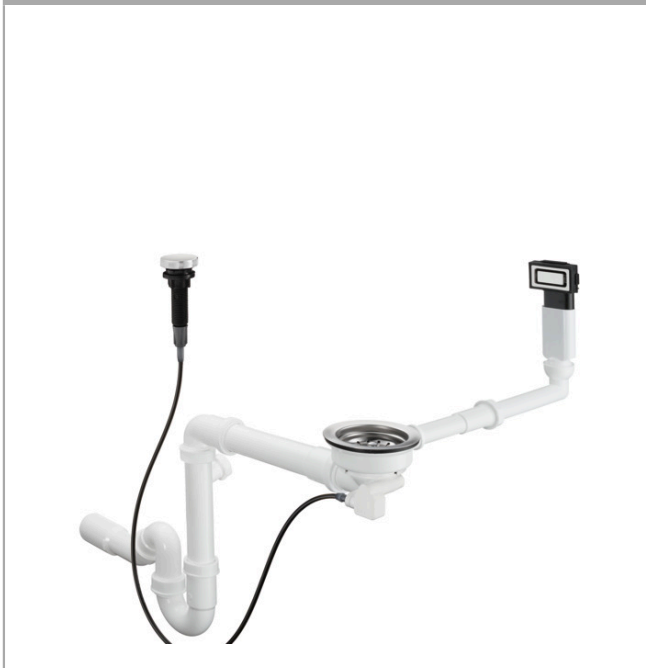

D14-11 Automatic waste and overflow set for single bowlSurfaces: **Stainless Steel** Article Number: **43931800****Description****product features**

- turning handle for eccentric operation in chrome
- consists of: waste and overflow set, pop-up waste set, trap
- drain system: drain operation via turning pop-up handle
- diameter 40 / 50
- 1 1/2" with space-saving drain pipe and odor trap
- screen basket: 3 1/2"

Product image

D14-11 Automatic waste and overflow set for single bowl
 Surfaces: **Stainless Steel** Article Number: **43931800**

Exploded Drawing

Year of production: >09/19

D14-11 Automatic waste and overflow set for single bowl

Surfaces: **Stainless Steel** Article Number: **43931800**

Spare part list

Year of production: >09/19

Pos.	Description	Article Number	Price	PU
1	waste	94750800	-	1
2	plug	93472000	€ 44,63	1