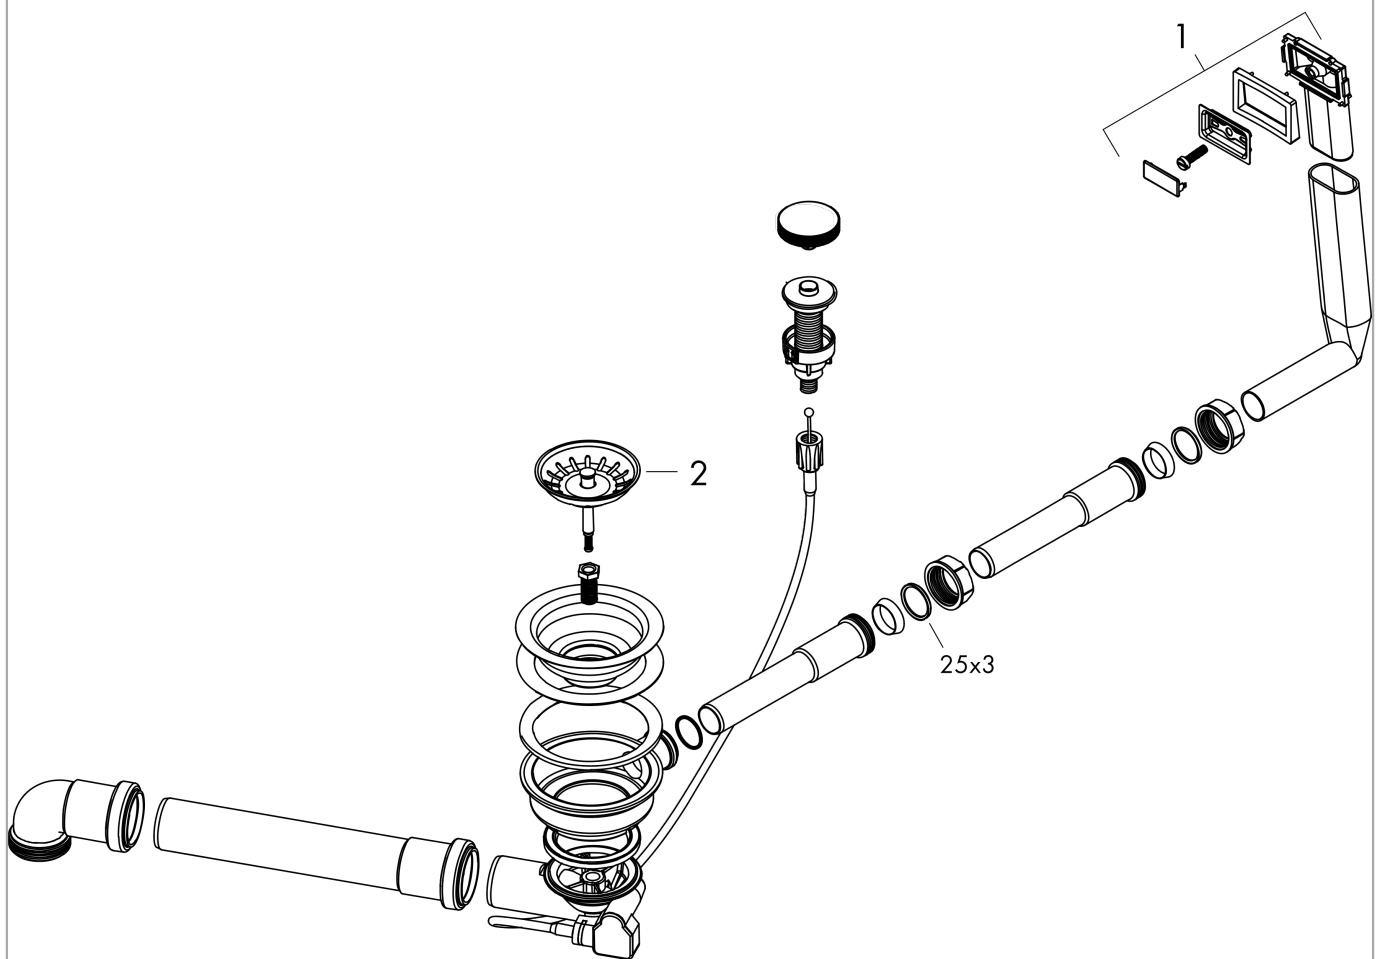

D14-11 Automatic waste and overflow set for single bowlSurfaces: **Stainless Steel** Article Number: **43931800****Description****product features**

- turning handle for eccentric operation in chrome
- consists of: waste and overflow set, pop-up waste set, trap
- drain system: drain operation via turning pop-up handle
- diameter 40 / 50
- 1 1/2" with space-saving drain pipe and odor trap
- screen basket: 3 1/2"

Product image

D14-11 Automatic waste and overflow set for single bowl
 Surfaces: **Stainless Steel** Article Number: **43931800**

Exploded Drawing

Year of production: >09/19

D14-11 Automatic waste and overflow set for single bowl

Surfaces: **Stainless Steel** Article Number: **43931800**

Spare part list

Year of production: >09/19

Pos.	Description	Article Number	Price	PU
1	waste	94750800	-	1
2	plug	93472000	€ 44,63	1