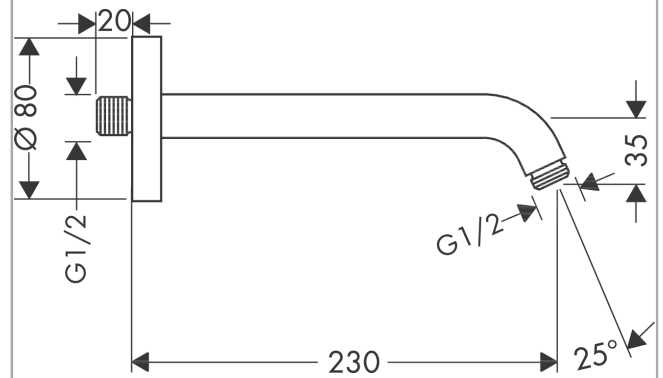

**Shower arm 23 cm**Surfaces: **Chrome** Article Number: **27412000****Description****product features**

- length: 230 mm
- installation type: exposed installation
- material: brass
- connection type: G 1/2

**Product image****Scale drawing**

**Shower arm 23 cm**

Surfaces: **Chrome** Article Number: **27412000**

**Exploded Drawing**

Year of production: >12/20

**Shower arm 23 cm**

Surfaces: **Chrome** Article Number: **27412000**

**Spare part list**

Year of production: >12/20

Pos.	Description	Article Number	Price	PU
1	mounting set	40916000	€ 5,24	1
2	mounting kit	95208000	€ 57,12	1
3	O-ring 34x2	98383000	€ 5,24	1
4	escutcheon Ø 80 mm	98940000	€ 22,37	1
5	O-ring 16x2	98133000	€ 3,21	1