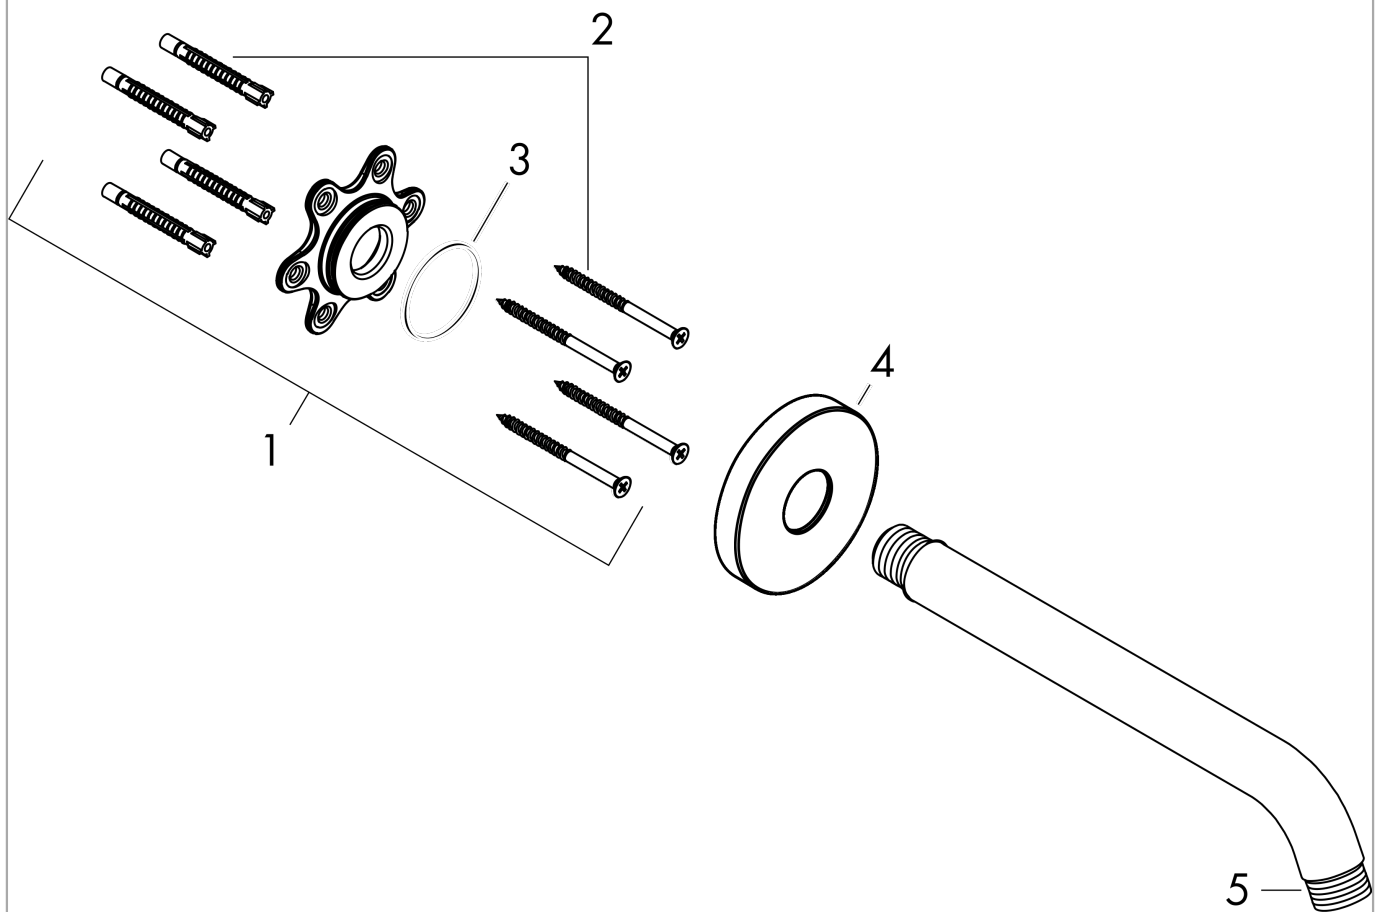

**Shower arm 23 cm**Surfaces: **Chrome** Article Number: **27412000****Description****product features**

- length: 230 mm
- installation type: exposed installation
- material: brass
- connection type: G 1/2

**Product image****Scale drawing**

**Shower arm 23 cm**

Surfaces: **Chrome** Article Number: **27412000**

**Exploded Drawing**

Year of production: >12/20

**Shower arm 23 cm**

Surfaces: **Chrome** Article Number: **27412000**

**Spare part list**

Year of production: >12/20

Pos.	Description	Article Number	Price	PU
1	mounting set	40916000	€ 5,24	1
2	mounting kit	95208000	€ 57,12	1
3	O-ring 34x2	98383000	€ 5,24	1
4	escutcheon Ø 80 mm	98940000	€ 22,37	1
5	O-ring 16x2	98133000	€ 3,21	1