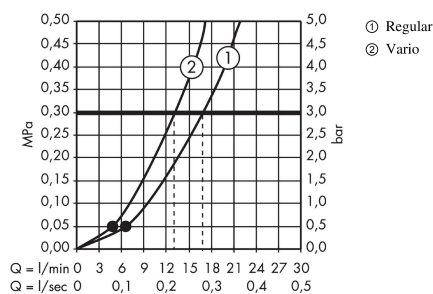

Crometta 85

Shower holder set Vario with shower hose 125 cm

Surfaces: **Chrome** Article Number: **27558000**

Description

product features

- consists of: hand shower, shower holder, shower hose
- shower head size: 85 mm
- integrated support function
- spray type: Vario spray, normal spray
- spray type adjustment by turning spray disc
- maximum flow rate at 3 bar: 17 l/min
- minimum flow pressure: 1 bar
- operating pressure: min. 1 bar/max. 6 bar
- Shower holder of plastic
- wall mounting: screw fastening
- rinseable screen seal

Technology

Product image

Scale drawing

Flowchart

The consumption was measured in combination with the appropriate fittings (thermostat/mixer/ in-wall valve) to reflect actual application in practice.

Crometta 85
Shower holder set Vario with shower hose 125 cm
 Surfaces: **Chrome** Article Number: **27558000**

Exploded Drawing

Year of production: >02/08

Crometta 85
Shower holder set Vario with shower hose 125 cm
 Surfaces: **Chrome** Article Number: **27558000**

Spare part list

Year of production: >02/08

Pos.	Description	Article Number	Price	PU
1	handshower	28562000	-	1
2	mounting set	40915000	€ 11,31	1
3	shower holder	27521000	-	1
4	filter insert	97708000	€ 5,24	1
5	filter packing	94246000	€ 3,21	1
6	shower hose Metaflex'C 1,25 m	28262000	-	1