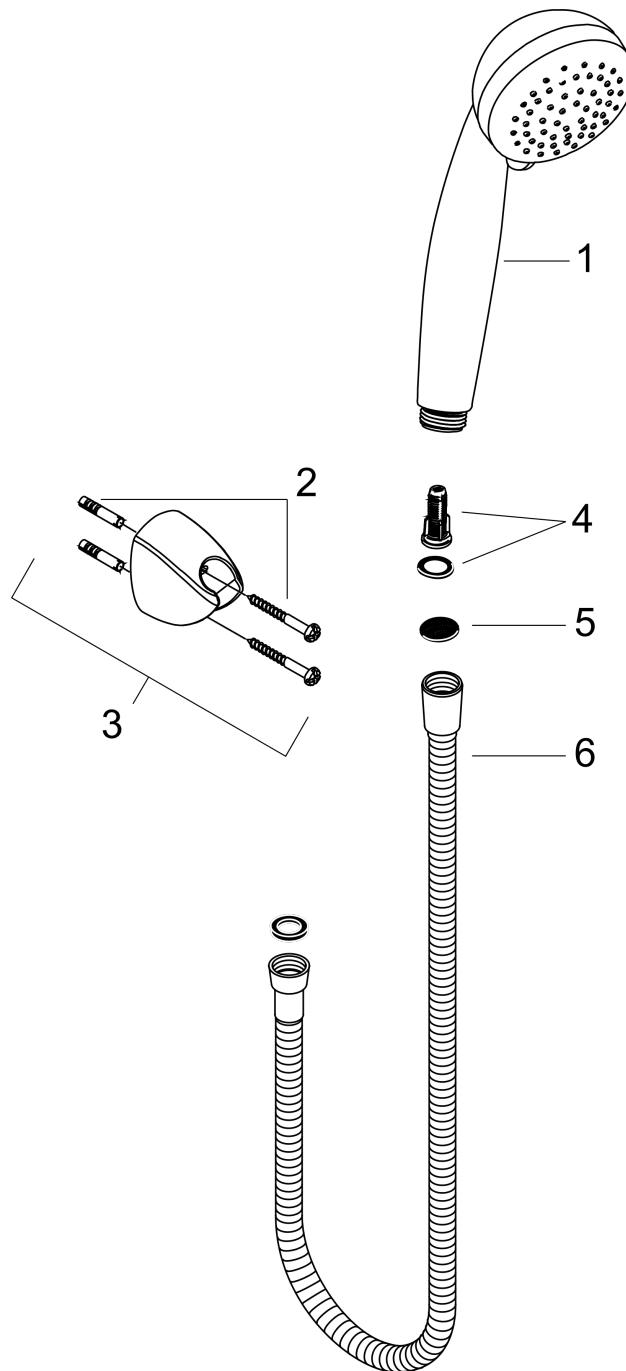

Crometta 85

Shower holder set Vario with shower hose 125 cm

Surfaces: **Chrome** Article Number: **27558000**

Description

product features

- consists of: hand shower, shower holder, shower hose
- shower head size: 85 mm
- integrated support function
- spray type: Vario spray, normal spray
- spray type adjustment by turning spray disc
- maximum flow rate at 3 bar: 17 l/min
- minimum flow pressure: 1 bar
- operating pressure: min. 1 bar/max. 6 bar
- Shower holder of plastic
- wall mounting: screw fastening
- rinseable screen seal

Technology

Product image

Scale drawing

Flowchart

The consumption was measured in combination with the appropriate fittings (thermostat/mixer/ in-wall valve) to reflect actual application in practice.

Crometta 85
Shower holder set Vario with shower hose 125 cm
 Surfaces: **Chrome** Article Number: **27558000**

Exploded Drawing

Year of production: >02/08

Crometta 85
Shower holder set Vario with shower hose 125 cm
 Surfaces: **Chrome** Article Number: **27558000**

Spare part list

Year of production: >02/08

Pos.	Description	Article Number	Price	PU
1	handshower	28562000	-	1
2	mounting set	40915000	€ 11,31	1
3	shower holder	27521000	-	1
4	filter insert	97708000	€ 5,24	1
5	filter packing	94246000	€ 3,21	1
6	shower hose Metaflex'C 1,25 m	28262000	-	1