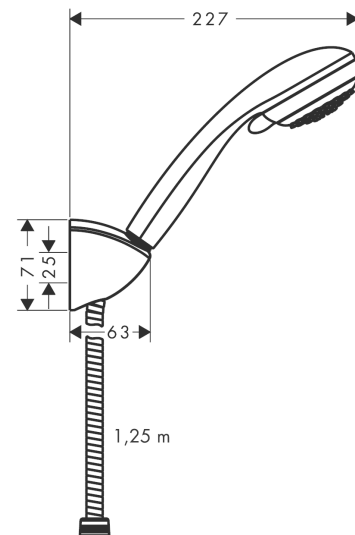

Crometta 85

Shower holder set Vario with shower hose 125 cm

Surfaces: **Chrome** Article Number: **27558000**

Description

product features

- consists of: hand shower, shower holder, shower hose
- shower head size: 85 mm
- integrated support function
- spray type: Vario spray, normal spray
- spray type adjustment by turning spray disc
- maximum flow rate at 3 bar: 17 l/min
- minimum flow pressure: 1 bar
- operating pressure: min. 1 bar/max. 6 bar
- Shower holder of plastic
- wall mounting: screw fastening
- rinseable screen seal

Technology

Product image

Scale drawing

Flowchart

The consumption was measured in combination with the appropriate fittings (thermostat/mixer/ in-wall valve) to reflect actual application in practice.

Crometta 85
Shower holder set Vario with shower hose 125 cm
 Surfaces: **Chrome** Article Number: **27558000**

Exploded Drawing

Year of production: >02/08

Crometta 85
Shower holder set Vario with shower hose 125 cm
 Surfaces: **Chrome** Article Number: **27558000**

Spare part list

Year of production: >02/08

Pos.	Description	Article Number	Price	PU
1	handshower	28562000	-	1
2	mounting set	40915000	€ 11,31	1
3	shower holder	27521000	-	1
4	filter insert	97708000	€ 5,24	1
5	filter packing	94246000	€ 3,21	1
6	shower hose Metaflex'C 1,25 m	28262000	-	1