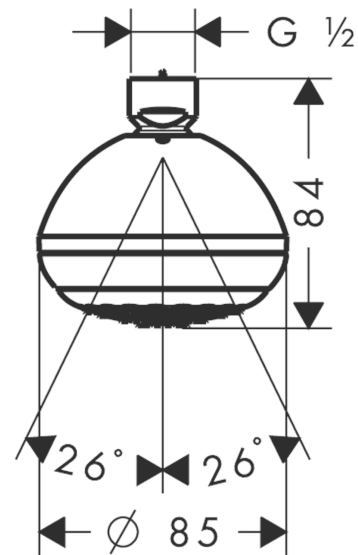

#### product features

- shower head size: 85 mm
- spray type: normal spray
- ball-joint: overhead shower angle adjustable
- material spray disc: plastic
- grey spray disc
- maximum flow rate at 3 bar: 5,7 l/min
- flow rate normal spray (at 3 bar): 5,7 l/min
- minimum flow pressure: 1 bar
- installation: ceiling or wall
- connection thread G ½
- connection dimension: DN15
- suitable for continuous flow water heaters

### Scale drawing