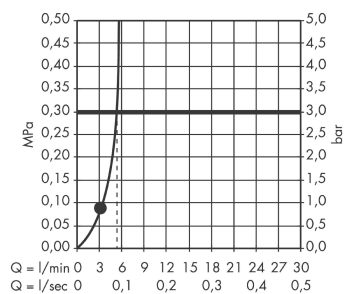

Flowchart

The consumption was measured in combination with the appropriate fittings (thermostat/mixer/ in-wall valve) to reflect actual application in practice.