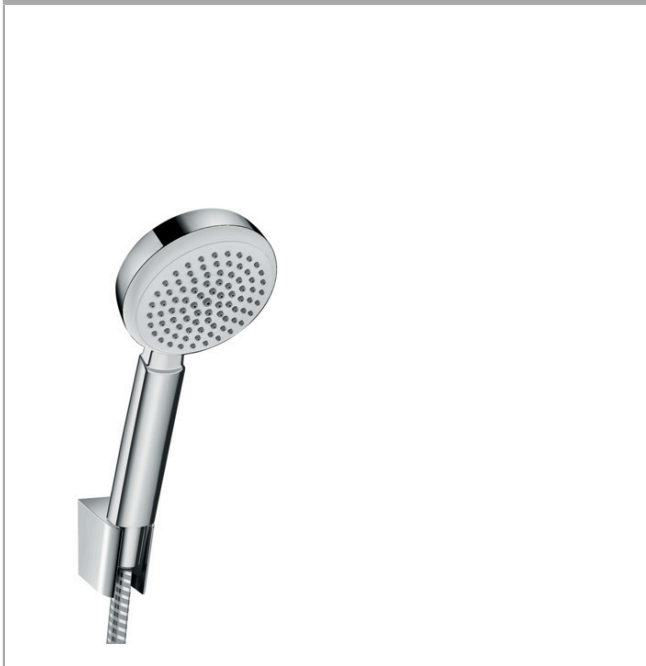

Crometta 100

Shower holder set 1jet with shower hose 160 cm

Surfaces: **White/Chrome** Article Number: **26665400**

Description

product features

- consists of: hand shower, shower holder, shower hose
- shower head size: 100 mm
- spray type: Rain
- maximum flow rate at 3 bar: 16 l/min
- without pivot joints
- wall supports of plastic

Technology

Product image

Scale drawing