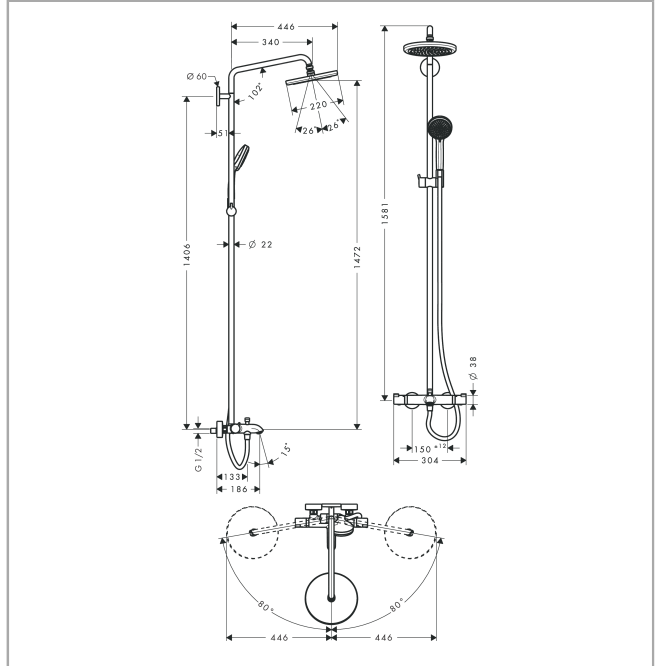

Scale drawing