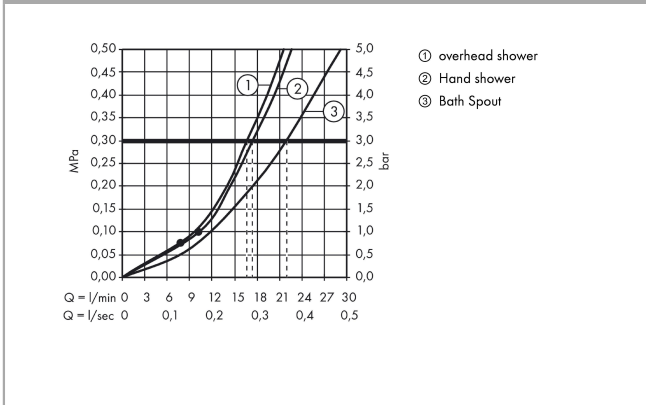

Croma**Showerpipe 220 1jet with bath thermostat**Surfaces: **Chrome** Article Number: **27223000****Description****product features**

- consists of: overhead shower, hand shower, bath thermostat, shower hose, slider, shower bar
- overhead shower Croma 220
- shower head size overhead shower: 220 mm
- spray type overhead shower: RainAir
- ball-joint: overhead shower angle adjustable
- fully chrome-plated spray disc
- spray type hand shower: Rain, Massage spray, Shampoo spray, normal spray
- flow rate RainAir spray (at 3 bar): 17 l/min
- flow rate bath filler: 20 l/min
- minimum flow pressure: 1 bar
- min. operating pressure: 1 bar
- max. operating pressure: 10 bar
- shower bar diameter: 22 mm
- height-adjustable hand shower holder
- swivel shower arm
- thermostat Ecostat Comfort
- safety lock at 40°C
- adjustable hot water limitation
- outlets controlled via turning handle
- suitable for continuous flow water heaters
- mounting type: exposed installation
- connection dimension DN15
- connection thread G ½
- centre distance 150 ± 12 mm
- intrinsically safe against backflow
- installation: wall-mounted
- amount of outlet: 3 functions

Technology

Croma
Showerpipe 220 1jet with bath thermostat
 Surfaces: **Chrome** Article Number: **27223000**

Product image

Scale drawing

Flowchart

Croma
Showerpipe 220 1jet with bath thermostat
 Surfaces: **Chrome** Article Number: **27223000**