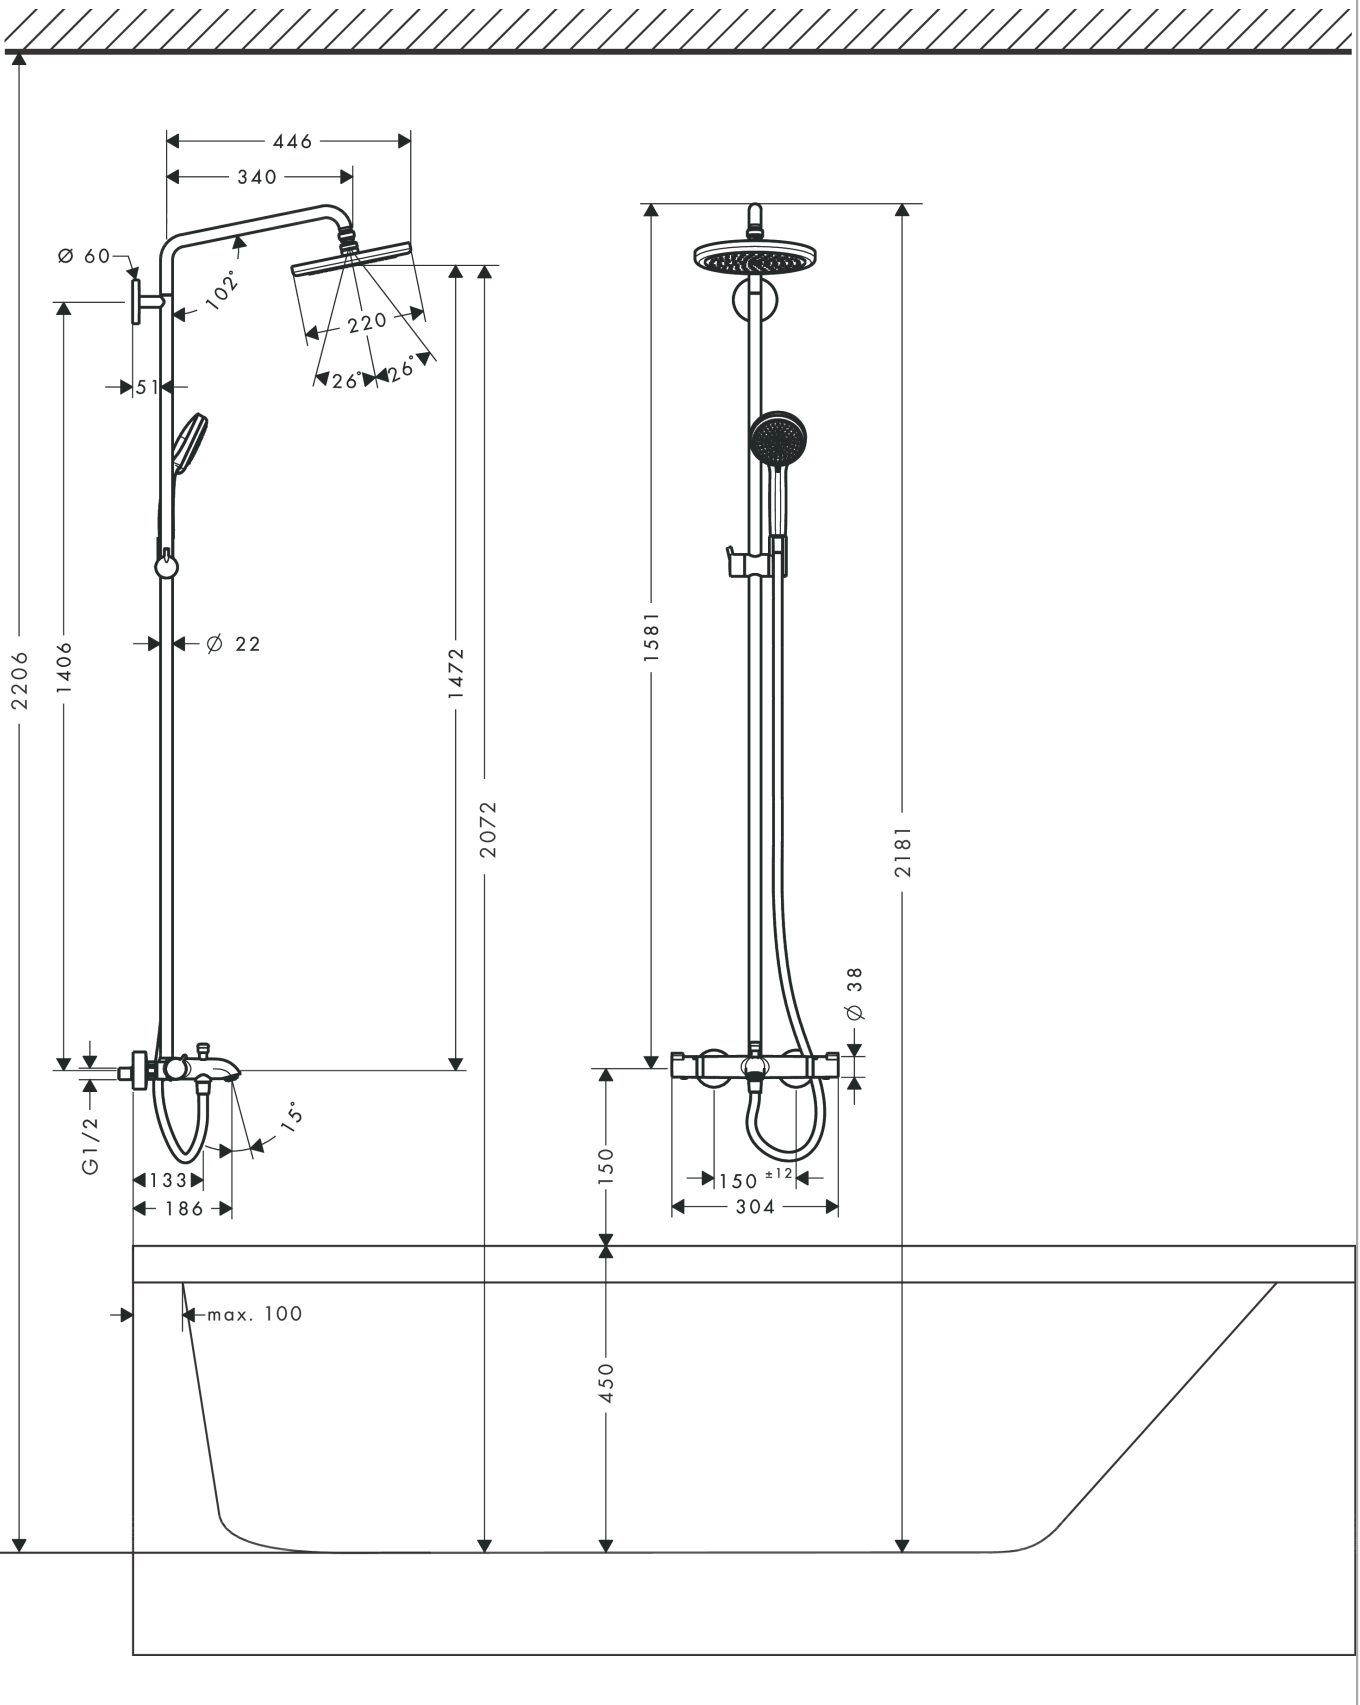

Croma**Showerpipe 220 1jet with bath thermostat**Surfaces: **Chrome** Article Number: **27223000****Description****product features**

- consists of: overhead shower, hand shower, bath thermostat, shower hose, slider, shower bar
- overhead shower Croma 220
- shower head size overhead shower: 220 mm
- spray type overhead shower: RainAir
- ball-joint: overhead shower angle adjustable
- fully chrome-plated spray disc
- spray type hand shower: Rain, Massage spray, Shampoo spray, normal spray
- flow rate RainAir spray (at 3 bar): 17 l/min
- flow rate bath filler: 20 l/min
- minimum flow pressure: 1 bar
- min. operating pressure: 1 bar
- max. operating pressure: 10 bar
- shower bar diameter: 22 mm
- height-adjustable hand shower holder
- swivel shower arm
- thermostat Ecostat Comfort
- safety lock at 40°C
- adjustable hot water limitation
- outlets controlled via turning handle
- suitable for continuous flow water heaters
- mounting type: exposed installation
- connection dimension DN15
- connection thread G ½
- centre distance 150 ± 12 mm
- intrinsically safe against backflow
- installation: wall-mounted
- amount of outlet: 3 functions

Technology

Croma
Showerpipe 220 1jet with bath thermostat
 Surfaces: **Chrome** Article Number: **27223000**

Product image

Scale drawing

Flowchart

Croma
Showerpipe 220 1jet with bath thermostat
 Surfaces: **Chrome** Article Number: **27223000**

Installation examples

Croma
Showerpipe 220 1jet with bath thermostat
 Surfaces: **Chrome** Article Number: **27223000**

Exploded Drawing

Year of production: >12/20

Croma**Showerpipe 220 1jet with bath thermostat**Surfaces: **Chrome** Article Number: **27223000****Spare part list**