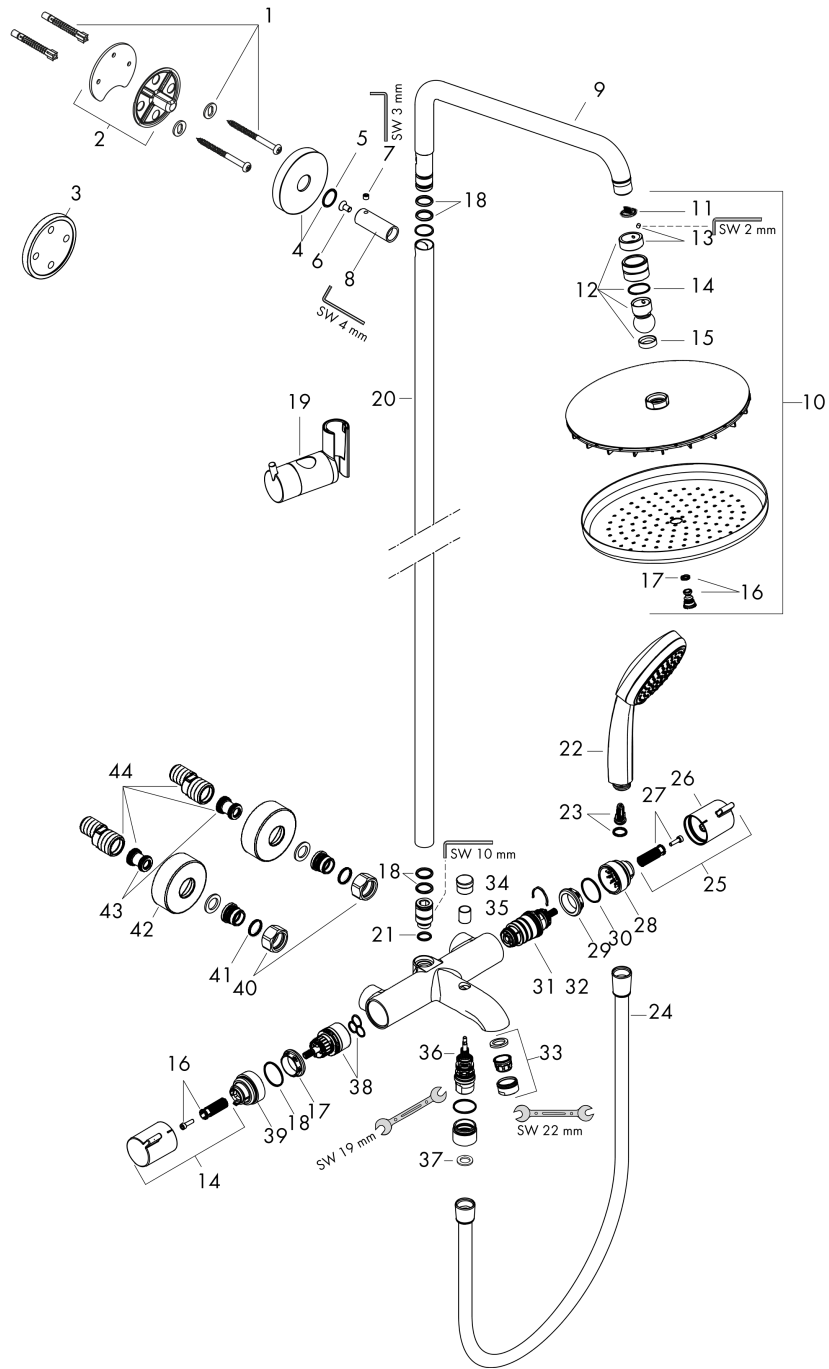

Croma**Showerpipe 220 1jet with bath thermostat**Surfaces: **Chrome** Article Number: **27223000****Description****product features**

- consists of: overhead shower, hand shower, bath thermostat, shower hose, slider, shower bar
- overhead shower Croma 220
- shower head size overhead shower: 220 mm
- spray type overhead shower: RainAir
- ball-joint: overhead shower angle adjustable
- fully chrome-plated spray disc
- spray type hand shower: Rain, Massage spray, Shampoo spray, normal spray
- flow rate RainAir spray (at 3 bar): 17 l/min
- flow rate bath filler: 20 l/min
- minimum flow pressure: 1 bar
- min. operating pressure: 1 bar
- max. operating pressure: 10 bar
- shower bar diameter: 22 mm
- height-adjustable hand shower holder
- swivel shower arm
- thermostat Ecostat Comfort
- safety lock at 40°C
- adjustable hot water limitation
- outlets controlled via turning handle
- suitable for continuous flow water heaters
- mounting type: exposed installation
- connection dimension DN15
- connection thread G ½
- centre distance 150 ± 12 mm
- intrinsically safe against backflow
- installation: wall-mounted
- amount of outlet: 3 functions

Installation examples

Croma
Showerpipe 220 1jet with bath thermostat
 Surfaces: **Chrome** Article Number: **27223000**

Exploded Drawing

Year of production: >12/20

Croma**Showerpipe 220 1jet with bath thermostat**Surfaces: **Chrome** Article Number: **27223000****Spare part list**