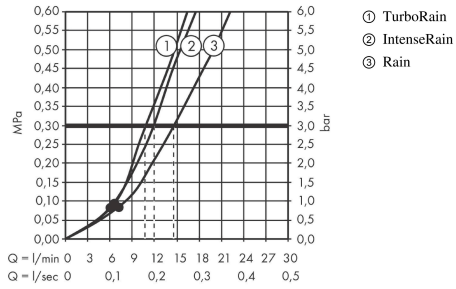

Croma Select E

Shower set 110 Vario with shower bar 65 cm

Surfaces: **White/Chrome** Article Number: **26582400**

Description

product features

- consists of: hand shower, shower bar, shower hose, slider
- shower head size: 110 mm
- spray type: TurboRain, IntenseRain, Rain
- convenient diversion via Select button
- hand shower holder inclination angle can be adjusted by 45°
- maximum flow rate at 3 bar: 14,7 l/min
- minimum flow pressure: 1 bar
- pivot connector prevent hose from tangling
- wall mounting: screw fastening
- wall supports of plastic
- shower bar diameter: 22 mm
- profile stand pipe: round

Technology

Product image

Scale drawing

Croma Select E

Shower set 110 Vario with shower bar 65 cm

Surfaces: **White/Chrome** Article Number: **26582400**

Flowchart

The consumption was measured in combination with the appropriate fittings (thermostat/mixer/in-wall valve) to reflect actual application in practice.

Croma Select E
Shower set 110 Vario with shower bar 65 cm
 Surfaces: **White/Chrome** Article Number: **26582400**

Installation examples

Croma Select E
Shower set 110 Vario with shower bar 65 cm
 Surfaces: **White/Chrome** Article Number: **26582400**