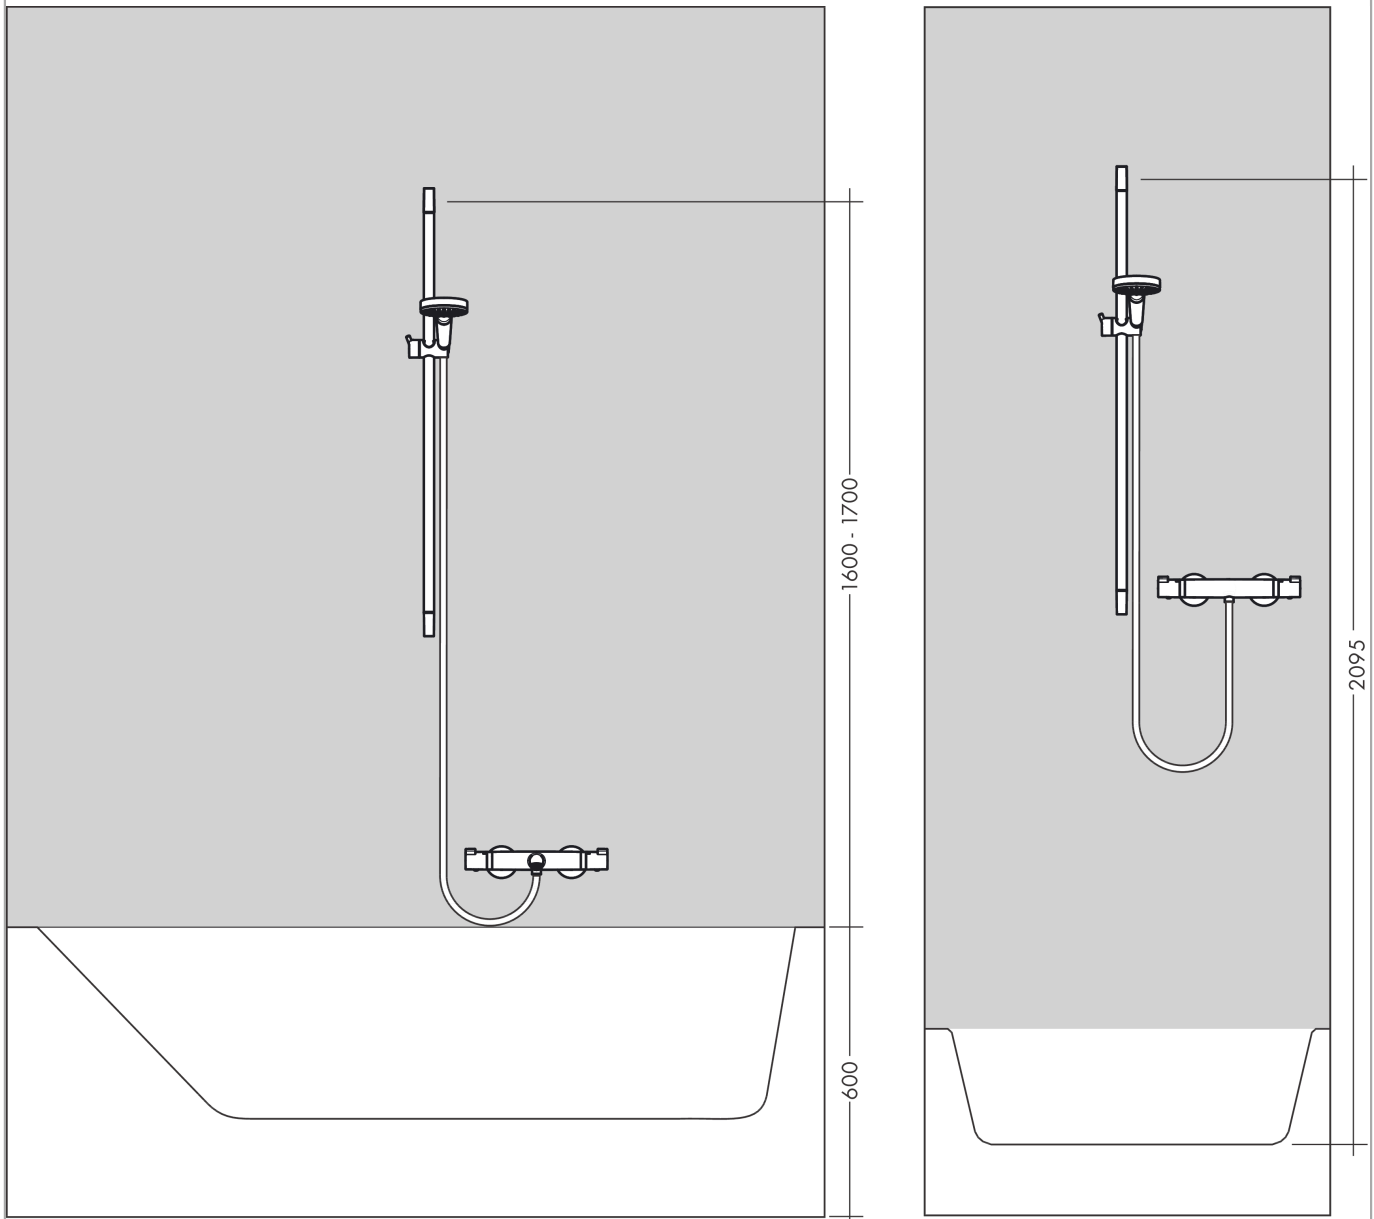

Croma Select E

Shower set 110 Vario with shower bar 65 cm

Surfaces: **White/Chrome** Article Number: **26582400**

Description

product features

- consists of: hand shower, shower bar, shower hose, slider
- shower head size: 110 mm
- spray type: TurboRain, IntenseRain, Rain
- convenient diversion via Select button
- hand shower holder inclination angle can be adjusted by 45°
- maximum flow rate at 3 bar: 14,7 l/min
- minimum flow pressure: 1 bar
- pivot connector prevent hose from tangling
- wall mounting: screw fastening
- wall supports of plastic
- shower bar diameter: 22 mm
- profile stand pipe: round

Technology

Product image

Scale drawing

Croma Select E

Shower set 110 Vario with shower bar 65 cm

Surfaces: **White/Chrome** Article Number: **26582400**

Flowchart

The consumption was measured in combination with the appropriate fittings (thermostat/mixer/in-wall valve) to reflect actual application in practice.

Croma Select E
Shower set 110 Vario with shower bar 65 cm
 Surfaces: **White/Chrome** Article Number: **26582400**

Installation examples

Croma Select E
Shower set 110 Vario with shower bar 65 cm
 Surfaces: **White/Chrome** Article Number: **26582400**

Exploded Drawing

Year of production: >11/14

Croma Select E
Shower set 110 Vario with shower bar 65 cm
 Surfaces: **White/Chrome** Article Number: **26582400**

Spare part list

Year of production: >11/14

Pos.	Description	Article Number	Price	PU
1	cover	95217000	€ 11,31	1
2	tile-matching-disk 7 mm	97450000	-	1
3	wall support	95218000	€ 8,45	1
4	mounting set	96179000	€ 11,31	1
5	support, assy	92366000	€ 35,94	1
6	handshower	26812400	-	1
7	filter insert	92421000	€ 13,92	1
8	shower hose Isiflex'B 1,60 m	28276000	-	1
9	seal	98058000	€ 3,21	1