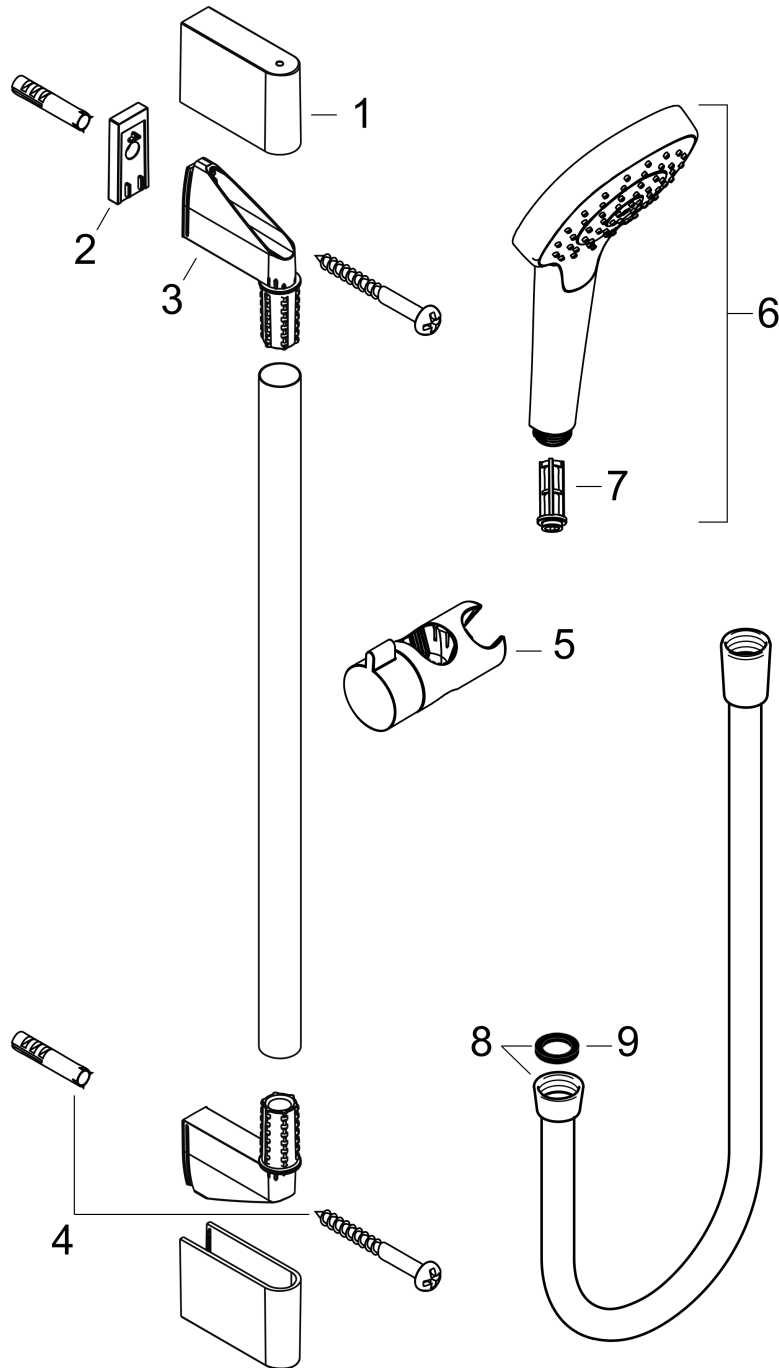

Croma Select E

Shower set 110 Vario with shower bar 65 cm

Surfaces: **White/Chrome** Article Number: **26582400**

Description

product features

- consists of: hand shower, shower bar, shower hose, slider
- shower head size: 110 mm
- spray type: TurboRain, IntenseRain, Rain
- convenient diversion via Select button
- hand shower holder inclination angle can be adjusted by 45°
- maximum flow rate at 3 bar: 14,7 l/min
- minimum flow pressure: 1 bar
- pivot connector prevent hose from tangling
- wall mounting: screw fastening
- wall supports of plastic
- shower bar diameter: 22 mm
- profile stand pipe: round

Technology

Product image

Scale drawing

Croma Select E

Shower set 110 Vario with shower bar 65 cm

Surfaces: **White/Chrome** Article Number: **26582400**

Flowchart

The consumption was measured in combination with the appropriate fittings (thermostat/mixer/in-wall valve) to reflect actual application in practice.

Croma Select E
Shower set 110 Vario with shower bar 65 cm
 Surfaces: **White/Chrome** Article Number: **26582400**

Installation examples

Croma Select E
Shower set 110 Vario with shower bar 65 cm
 Surfaces: **White/Chrome** Article Number: **26582400**

Exploded Drawing

Year of production: >11/14

Croma Select E
Shower set 110 Vario with shower bar 65 cm
 Surfaces: **White/Chrome** Article Number: **26582400**

Spare part list

Year of production: >11/14

Pos.	Description	Article Number	Price	PU
1	cover	95217000	€ 11,31	1
2	tile-matching-disk 7 mm	97450000	-	1
3	wall support	95218000	€ 8,45	1
4	mounting set	96179000	€ 11,31	1
5	support, assy	92366000	€ 35,94	1
6	handshower	26812400	-	1
7	filter insert	92421000	€ 13,92	1
8	shower hose Isiflex'B 1,60 m	28276000	-	1
9	seal	98058000	€ 3,21	1