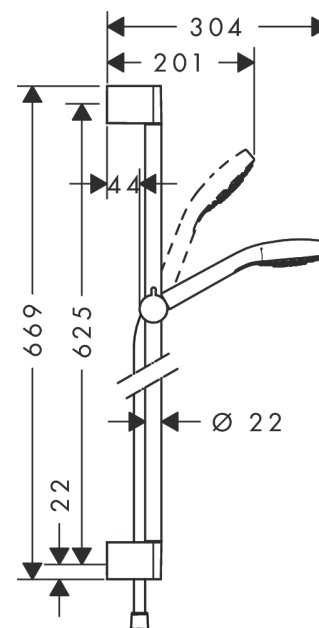

Croma Select E

Shower set 110 Vario with shower bar 65 cm

Surfaces: **White/Chrome** Article Number: **26582400**

Description

product features

- consists of: hand shower, shower bar, shower hose, slider
- shower head size: 110 mm
- spray type: TurboRain, IntenseRain, Rain
- convenient diversion via Select button
- hand shower holder inclination angle can be adjusted by 45°
- maximum flow rate at 3 bar: 14,7 l/min
- minimum flow pressure: 1 bar
- pivot connector prevent hose from tangling
- wall mounting: screw fastening
- wall supports of plastic
- shower bar diameter: 22 mm
- profile stand pipe: round

Technology

Product image

Scale drawing

Croma Select E

Shower set 110 Vario with shower bar 65 cm

Surfaces: **White/Chrome** Article Number: **26582400**

Flowchart

The consumption was measured in combination with the appropriate fittings (thermostat/mixer/in-wall valve) to reflect actual application in practice.

Croma Select E
Shower set 110 Vario with shower bar 65 cm
 Surfaces: **White/Chrome** Article Number: **26582400**

Installation examples

Croma Select E
Shower set 110 Vario with shower bar 65 cm
 Surfaces: **White/Chrome** Article Number: **26582400**

Exploded Drawing

Year of production: >11/14

Croma Select E
Shower set 110 Vario with shower bar 65 cm
 Surfaces: **White/Chrome** Article Number: **26582400**

Spare part list

Year of production: >11/14

Pos.	Description	Article Number	Price	PU
1	cover	95217000	€ 11,31	1
2	tile-matching-disk 7 mm	97450000	-	1
3	wall support	95218000	€ 8,45	1
4	mounting set	96179000	€ 11,31	1
5	support, assy	92366000	€ 35,94	1
6	handshower	26812400	-	1
7	filter insert	92421000	€ 13,92	1
8	shower hose Isiflex'B 1,60 m	28276000	-	1
9	seal	98058000	€ 3,21	1