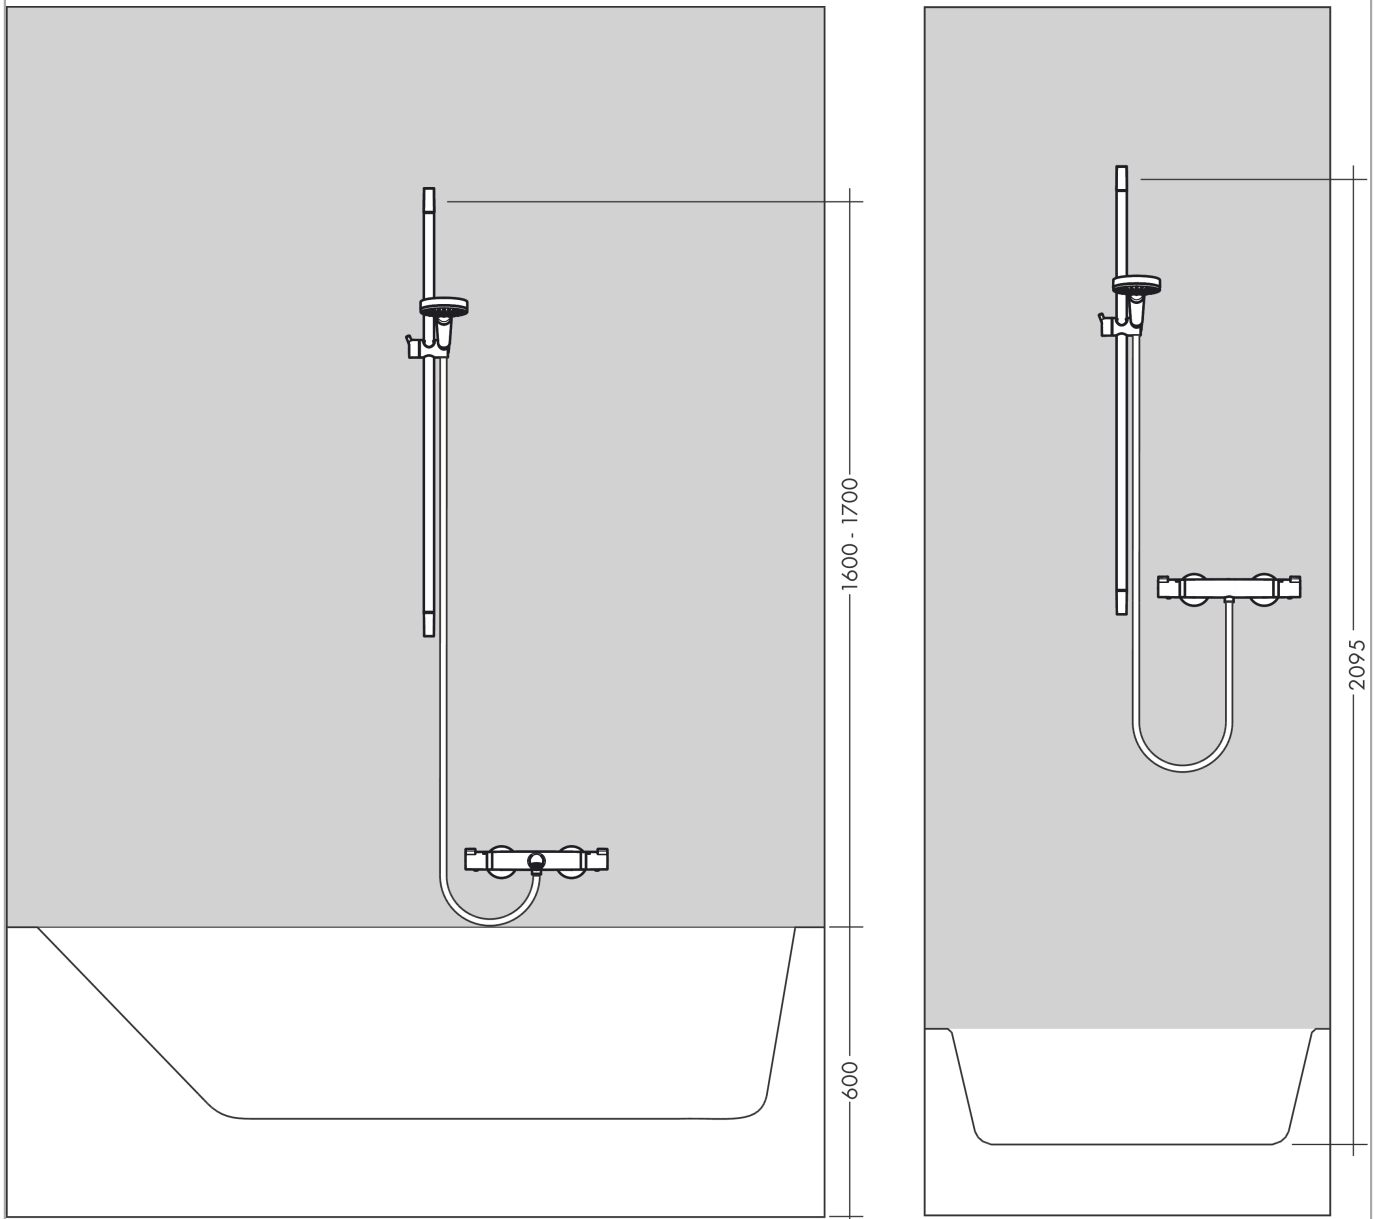

Croma Select E

Shower set 110 1jet with shower bar 65 cm

Surfaces: **White/Chrome** Article Number: **26584400**

Description

product features

- consists of: hand shower, shower bar, shower hose, slider
- shower head size: 110 mm
- spray type: Rain
- hand shower holder inclination angle can be adjusted by 45°
- maximum flow rate at 3 bar: 16 l/min
- minimum flow pressure: 1 bar
- pivot connector prevent hose from tangling
- wall mounting: screw fastening
- wall supports of plastic
- shower bar diameter: 22 mm
- profile stand pipe: round

Technology

Product image

Scale drawing

Flowchart

The consumption was measured in combination with the appropriate fittings (thermostat/mixer/in-wall valve) to reflect actual application in practice.

Croma Select E
Shower set 110 1jet with shower bar 65 cm
 Surfaces: **White/Chrome** Article Number: **26584400**

Installation examples

Croma Select E
Shower set 110 1jet with shower bar 65 cm
 Surfaces: **White/Chrome** Article Number: **26584400**

Exploded Drawing

Year of production: >11/14

Croma Select E
Shower set 110 1jet with shower bar 65 cm
 Surfaces: **White/Chrome** Article Number: **26584400**

Spare part list

Year of production: >11/14

Pos.	Description	Article Number	Price	PU
1	cover	95217000	€ 11,31	1
2	tile-matching-disk 7 mm	97450000	-	1
3	wall support	95218000	€ 8,45	1
4	mounting set	96179000	€ 11,31	1
5	support, assy	92366000	€ 35,94	1
6	handshower	26814400	-	1
7	filter insert	97708000	€ 5,24	1
8	shower hose Isiflex'B 1,60 m	28276000	-	1
9	seal	98058000	€ 3,21	1