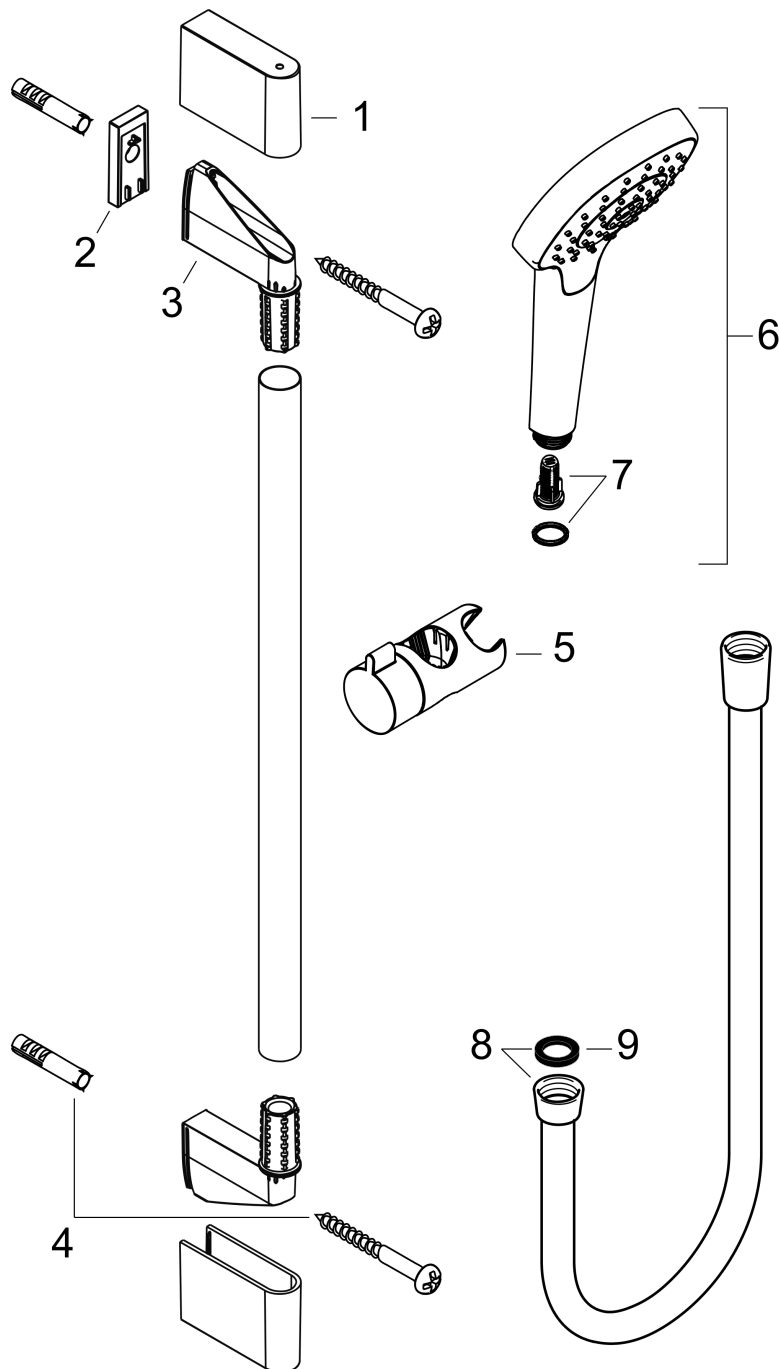

Croma Select E

Shower set 110 1jet with shower bar 65 cm

Surfaces: **White/Chrome** Article Number: **26584400**

Description

product features

- consists of: hand shower, shower bar, shower hose, slider
- shower head size: 110 mm
- spray type: Rain
- hand shower holder inclination angle can be adjusted by 45°
- maximum flow rate at 3 bar: 16 l/min
- minimum flow pressure: 1 bar
- pivot connector prevent hose from tangling
- wall mounting: screw fastening
- wall supports of plastic
- shower bar diameter: 22 mm
- profile stand pipe: round

Technology

Product image

Scale drawing

Flowchart

The consumption was measured in combination with the appropriate fittings (thermostat/mixer/in-wall valve) to reflect actual application in practice.

Croma Select E
Shower set 110 1jet with shower bar 65 cm
 Surfaces: **White/Chrome** Article Number: **26584400**

Installation examples

Croma Select E
Shower set 110 1jet with shower bar 65 cm
 Surfaces: **White/Chrome** Article Number: **26584400**

Exploded Drawing

Year of production: >11/14

Croma Select E
Shower set 110 1jet with shower bar 65 cm
 Surfaces: **White/Chrome** Article Number: **26584400**

Spare part list

Year of production: >11/14

Pos.	Description	Article Number	Price	PU
1	cover	95217000	€ 11,31	1
2	tile-matching-disk 7 mm	97450000	-	1
3	wall support	95218000	€ 8,45	1
4	mounting set	96179000	€ 11,31	1
5	support, assy	92366000	€ 35,94	1
6	handshower	26814400	-	1
7	filter insert	97708000	€ 5,24	1
8	shower hose Isiflex'B 1,60 m	28276000	-	1
9	seal	98058000	€ 3,21	1