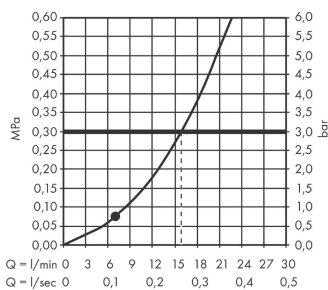

Croma Select E

Shower set 110 1jet with shower bar 65 cm

Surfaces: **White/Chrome** Article Number: **26584400**

Description

product features

- consists of: hand shower, shower bar, shower hose, slider
- shower head size: 110 mm
- spray type: Rain
- hand shower holder inclination angle can be adjusted by 45°
- maximum flow rate at 3 bar: 16 l/min
- minimum flow pressure: 1 bar
- pivot connector prevent hose from tangling
- wall mounting: screw fastening
- wall supports of plastic
- shower bar diameter: 22 mm
- profile stand pipe: round

Technology

Product image

Scale drawing

Flowchart

The consumption was measured in combination with the appropriate fittings (thermostat/mixer/in-wall valve) to reflect actual application in practice.

Croma Select E
Shower set 110 1jet with shower bar 65 cm
 Surfaces: **White/Chrome** Article Number: **26584400**

Installation examples

Croma Select E
Shower set 110 1jet with shower bar 65 cm
 Surfaces: **White/Chrome** Article Number: **26584400**

Exploded Drawing

Year of production: >11/14

Croma Select E
Shower set 110 1jet with shower bar 65 cm
 Surfaces: **White/Chrome** Article Number: **26584400**