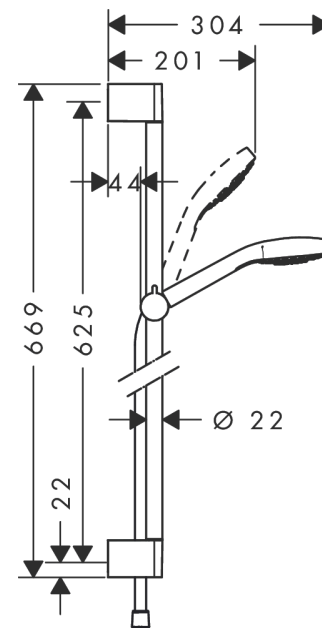

Croma Select E

Shower set 110 1jet with shower bar 65 cm

Surfaces: **White/Chrome** Article Number: **26584400**

Description

product features

- consists of: hand shower, shower bar, shower hose, slider
- shower head size: 110 mm
- spray type: Rain
- hand shower holder inclination angle can be adjusted by 45°
- maximum flow rate at 3 bar: 16 l/min
- minimum flow pressure: 1 bar
- pivot connector prevent hose from tangling
- wall mounting: screw fastening
- wall supports of plastic
- shower bar diameter: 22 mm
- profile stand pipe: round

Technology

Product image

Scale drawing

Flowchart

The consumption was measured in combination with the appropriate fittings (thermostat/mixer/in-wall valve) to reflect actual application in practice.

Croma Select E
Shower set 110 1jet with shower bar 65 cm
 Surfaces: **White/Chrome** Article Number: **26584400**

Installation examples

Croma Select E
Shower set 110 1jet with shower bar 65 cm
 Surfaces: **White/Chrome** Article Number: **26584400**

Exploded Drawing

Year of production: >11/14

Croma Select E
Shower set 110 1jet with shower bar 65 cm
 Surfaces: **White/Chrome** Article Number: **26584400**

Spare part list

Year of production: >11/14

Pos.	Description	Article Number	Price	PU
1	cover	95217000	€ 11,31	1
2	tile-matching-disk 7 mm	97450000	-	1
3	wall support	95218000	€ 8,45	1
4	mounting set	96179000	€ 11,31	1
5	support, assy	92366000	€ 35,94	1
6	handshower	26814400	-	1
7	filter insert	97708000	€ 5,24	1
8	shower hose Isiflex'B 1,60 m	28276000	-	1
9	seal	98058000	€ 3,21	1