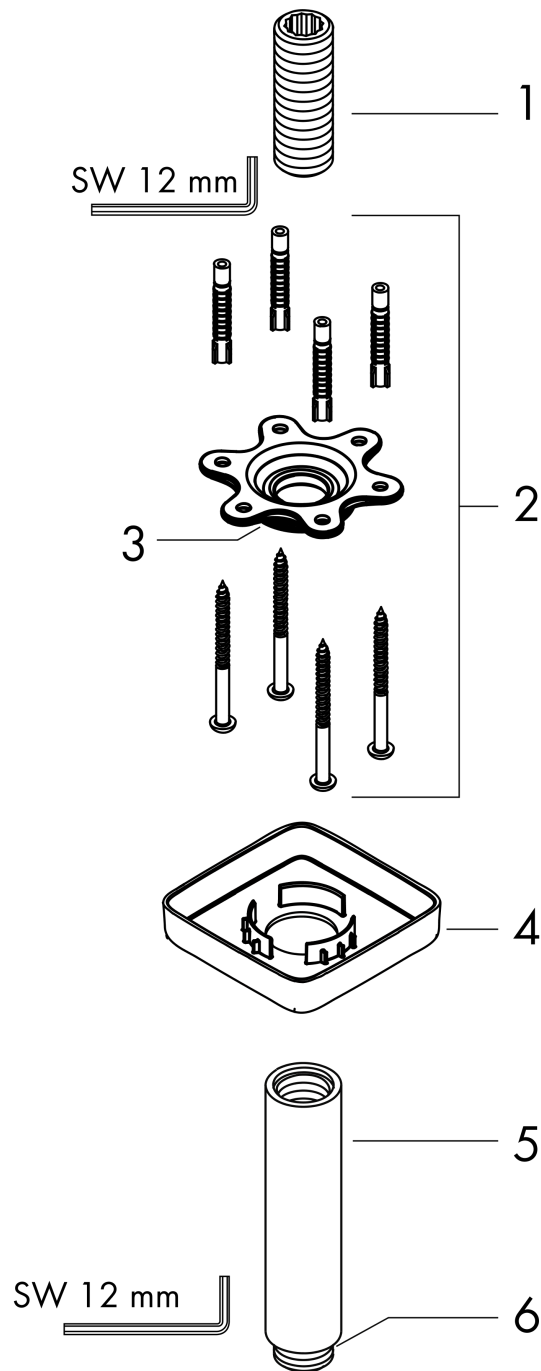

Ceiling connector E 10 cmSurfaces: **Chrome** Article Number: **27467000****Description****product features**

- length: 100 mm
- shaft \varnothing : 27 mm
- purpose of use: also usable as an extension
- installation type: exposed installation
- material: brass
- connection type: G $\frac{1}{2}$

Product image**Scale drawing**

Ceiling connector E 10 cm

Surfaces: **Chrome** Article Number: **27467000**

Exploded Drawing

Year of production: >12/20

Ceiling connector E 10 cmSurfaces: **Chrome** Article Number: **27467000****Spare part list**

Year of production: >12/20

Pos.	Description	Article Number	Price	PU
1	connecting thread	95188000	€ 28,20	1
2	mounting kit	95208000	€ 57,12	1
3	O-ring 34x2	98383000	€ 5,24	1
4	escutcheon	95514000	€ 22,37	1
5	shower arm	27479000	-	1
6	O-ring 16x2	98133000	€ 3,21	1