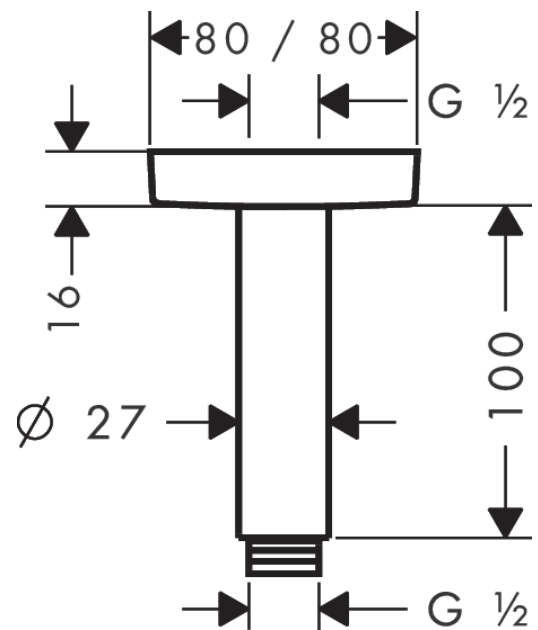

Ceiling connector E 10 cmSurfaces: **Chrome** Article Number: **27467000****Description****product features**

- length: 100 mm
- shaft \varnothing : 27 mm
- purpose of use: also usable as an extension
- installation type: exposed installation
- material: brass
- connection type: G $\frac{1}{2}$

Product image**Scale drawing**

Ceiling connector E 10 cm

Surfaces: **Chrome** Article Number: **27467000**

Exploded Drawing

Year of production: >12/20

Ceiling connector E 10 cmSurfaces: **Chrome** Article Number: **27467000****Spare part list**

Year of production: >12/20

Pos.	Description	Article Number	Price	PU
1	connecting thread	95188000	€ 28,20	1
2	mounting kit	95208000	€ 57,12	1
3	O-ring 34x2	98383000	€ 5,24	1
4	escutcheon	95514000	€ 22,37	1
5	shower arm	27479000	-	1
6	O-ring 16x2	98133000	€ 3,21	1