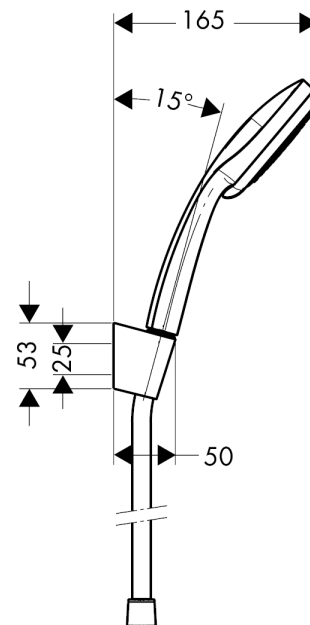

Croma 100

Shower holder set Vario with shower hose 160 cm

Surfaces: **Chrome** Article Number: **27594000**

Description

product features

- consists of: hand shower, shower holder, shower hose
- shower head size: 100 mm
- integrated support function
- spray type: Massage spray, Rain, normal spray, Shampoo spray
- spray type adjustment by turning spray disc
- maximum flow rate at 3 bar: 18 l/min
- minimum flow pressure: 1 bar
- operating pressure: min. 1 bar/max. 6 bar
- pivot connector prevent hose from tangling
- shower hose with conical nut on both ends
- Shower holder of plastic
- wall mounting: screw fastening
- rinseable screen seal

Technology

Product image

Scale drawing

Croma 100

Shower holder set Vario with shower hose 160 cm

Surfaces: **Chrome** Article Number: **27594000**

Flowchart

The consumption was measured in combination with the appropriate fittings (thermostat/mixer/ in-wall valve) to reflect actual application in practice.

Croma 100
Shower holder set Vario with shower hose 160 cm
 Surfaces: **Chrome** Article Number: **27594000**

Exploded Drawing

Year of production: >10/06

Croma 100
Shower holder set Vario with shower hose 160 cm
 Surfaces: **Chrome** Article Number: **27594000**

Spare part list

Year of production: >10/06

Pos.	Description	Article Number	Price	PU
1	handshower	28535000	-	1
2	shower holder	28331000	-	1
3	shower hose Isiflex'B 1,60 m	28276000	-	1