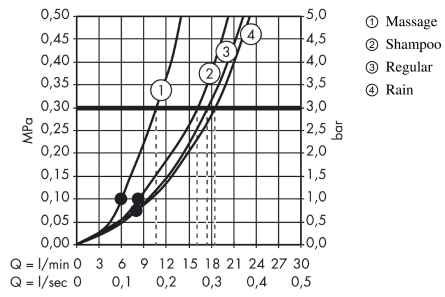

Croma 100

Shower holder set Vario with shower hose 160 cm

Surfaces: **Chrome** Article Number: **27594000**

Description

product features

- consists of: hand shower, shower holder, shower hose
- shower head size: 100 mm
- integrated support function
- spray type: Massage spray, Rain, normal spray, Shampoo spray
- spray type adjustment by turning spray disc
- maximum flow rate at 3 bar: 18 l/min
- minimum flow pressure: 1 bar
- operating pressure: min. 1 bar/max. 6 bar
- pivot connector prevent hose from tangling
- shower hose with conical nut on both ends
- Shower holder of plastic
- wall mounting: screw fastening
- rinseable screen seal

Technology

Product image

Scale drawing

Croma 100

Shower holder set Vario with shower hose 160 cm

Surfaces: **Chrome** Article Number: **27594000**

Flowchart

The consumption was measured in combination with the appropriate fittings (thermostat/mixer/ in-wall valve) to reflect actual application in practice.