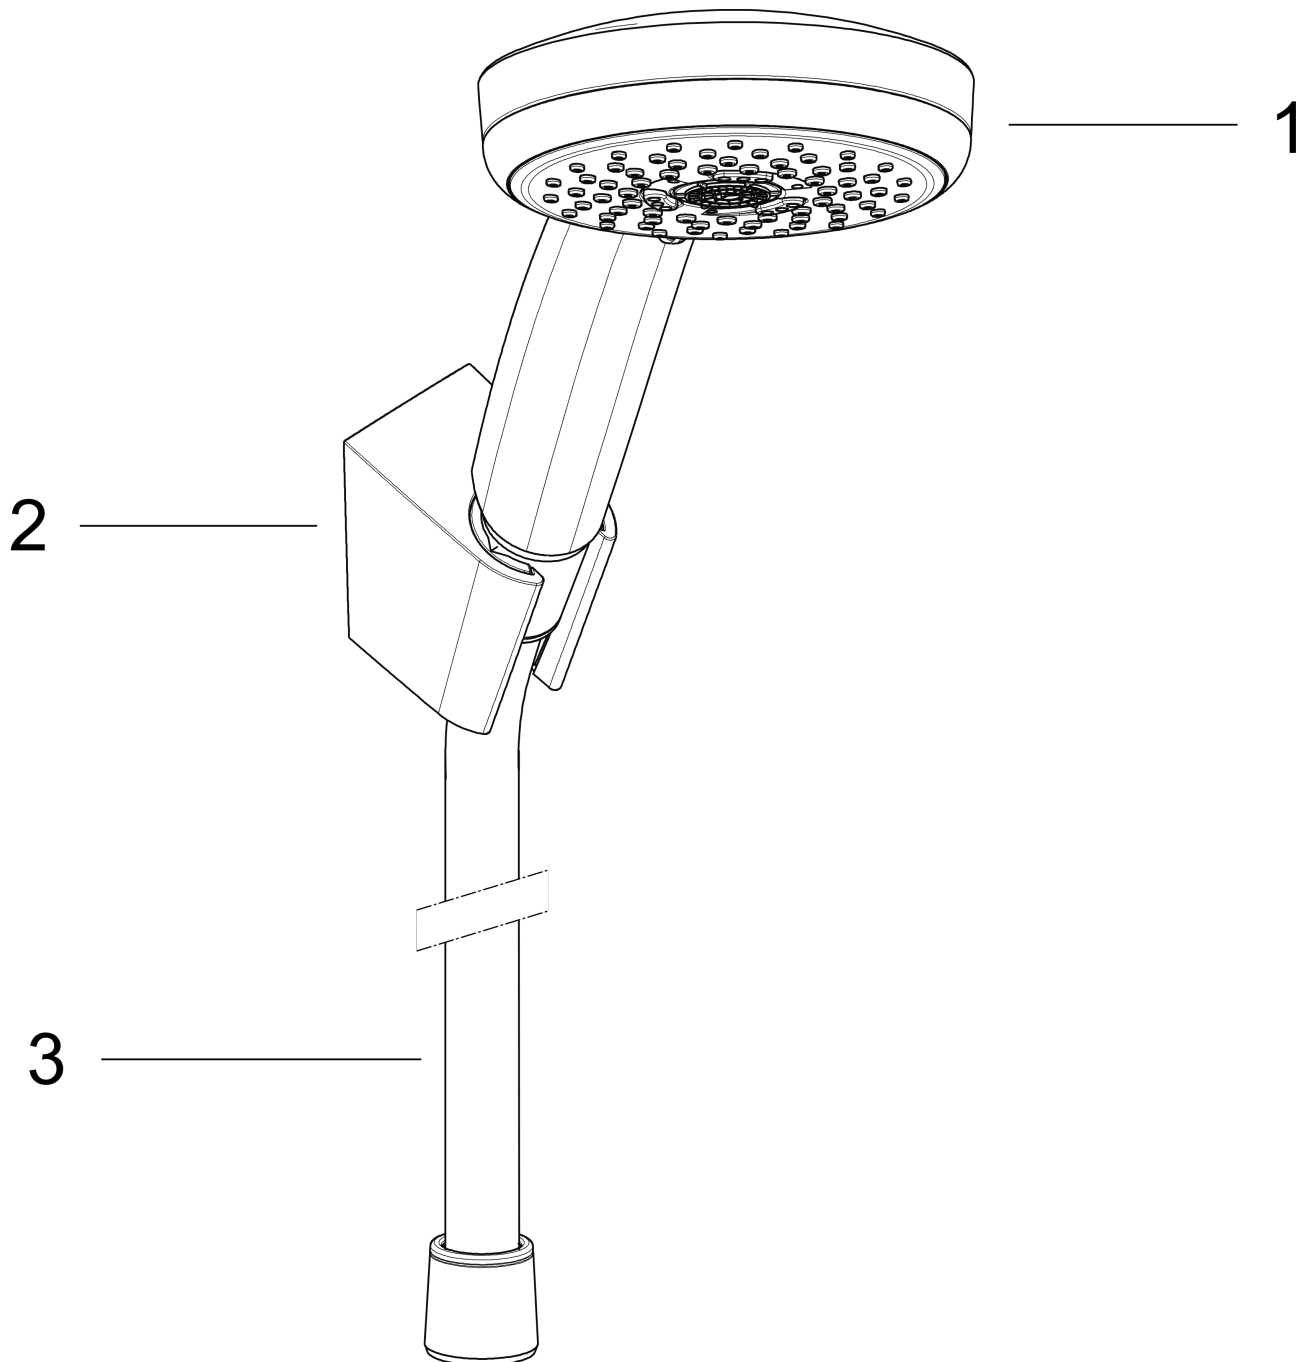

Croma 100

Shower holder set Vario with shower hose 160 cm

Surfaces: **Chrome** Article Number: **27594000**

Description

product features

- consists of: hand shower, shower holder, shower hose
- shower head size: 100 mm
- integrated support function
- spray type: Massage spray, Rain, normal spray, Shampoo spray
- spray type adjustment by turning spray disc
- maximum flow rate at 3 bar: 18 l/min
- minimum flow pressure: 1 bar
- operating pressure: min. 1 bar/max. 6 bar
- pivot connector prevent hose from tangling
- shower hose with conical nut on both ends
- Shower holder of plastic
- wall mounting: screw fastening
- rinseable screen seal

Technology

Product image

Scale drawing

Croma 100

Shower holder set Vario with shower hose 160 cm

Surfaces: **Chrome** Article Number: **27594000**

Flowchart

The consumption was measured in combination with the appropriate fittings (thermostat/mixer/ in-wall valve) to reflect actual application in practice.

Croma 100
Shower holder set Vario with shower hose 160 cm
 Surfaces: **Chrome** Article Number: **27594000**

Exploded Drawing

Year of production: >10/06

Croma 100
Shower holder set Vario with shower hose 160 cm
 Surfaces: **Chrome** Article Number: **27594000**

Spare part list

Year of production: >10/06

Pos.	Description	Article Number	Price	PU
1	handshower	28535000	-	1
2	shower holder	28331000	-	1
3	shower hose Isiflex'B 1,60 m	28276000	-	1