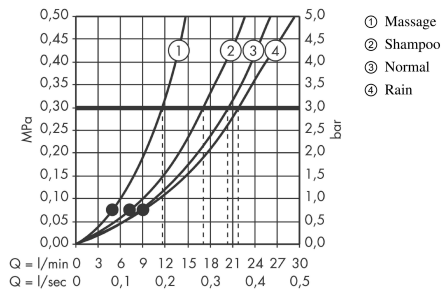

Croma 100

Overhead shower Vario

Surfaces: **Chrome** Article Number: **27441000**

Description

product features

- shower head size: 100 mm
- spray type: Rain, Shampoo spray, normal spray, Massage spray
- adjustment with shift on overhead shower
- ball-joint: overhead shower angle adjustable
- material spray disc: plastic
- grey spray disc
- maximum flow rate at 3 bar: 22 l/min
- flow rate Rain spray (at 3 bar): 22 l/min
- flow rate shampoo spray (at 3 bar): 17 l/min
- flow rate normal spray (at 3 bar): 20 l/min
- flow rate massage spray (at 3 bar): 11 l/min
- minimum flow pressure: 1,2 bar
- installation: ceiling or wall
- connection thread G ½
- connection dimension: DN15
- suitable for continuous flow water heaters

Technology

Product image

Scale drawing

Croma 100

Overhead shower Vario

Surfaces: **Chrome** Article Number: **27441000**

Flowchart

The consumption was measured in combination with the appropriate fittings (thermostat/mixer/in-wall valve) to reflect actual application in practice.