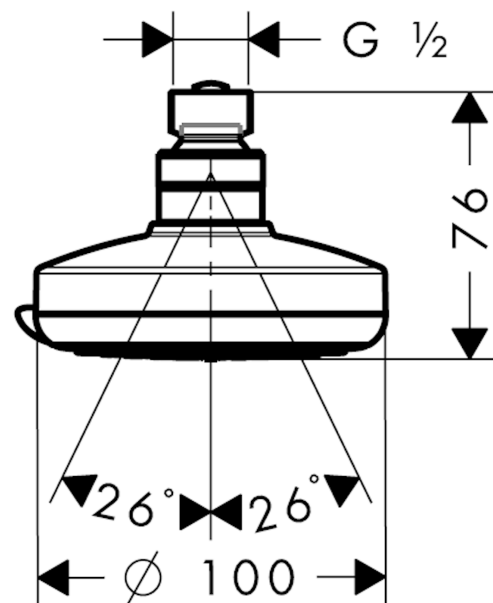

Croma 100

Overhead shower Vario

Surfaces: **Chrome** Article Number: **27441000**

Description

product features

- shower head size: 100 mm
- spray type: Rain, Shampoo spray, normal spray, Massage spray
- adjustment with shift on overhead shower
- ball-joint: overhead shower angle adjustable
- material spray disc: plastic
- grey spray disc
- maximum flow rate at 3 bar: 22 l/min
- flow rate Rain spray (at 3 bar): 22 l/min
- flow rate shampoo spray (at 3 bar): 17 l/min
- flow rate normal spray (at 3 bar): 20 l/min
- flow rate massage spray (at 3 bar): 11 l/min
- minimum flow pressure: 1,2 bar
- installation: ceiling or wall
- connection thread G ½
- connection dimension: DN15
- suitable for continuous flow water heaters

Technology

Product image

Scale drawing

Croma 100

Overhead shower Vario

Surfaces: **Chrome** Article Number: **27441000**

Flowchart

The consumption was measured in combination with the appropriate fittings (thermostat/mixer/in-wall valve) to reflect actual application in practice.

Croma 100
Overhead shower Vario
 Surfaces: **Chrome** Article Number: **27441000**

Exploded Drawing

Year of production: >03/07

Croma 100
Overhead shower Vario
 Surfaces: **Chrome** Article Number: **27441000**