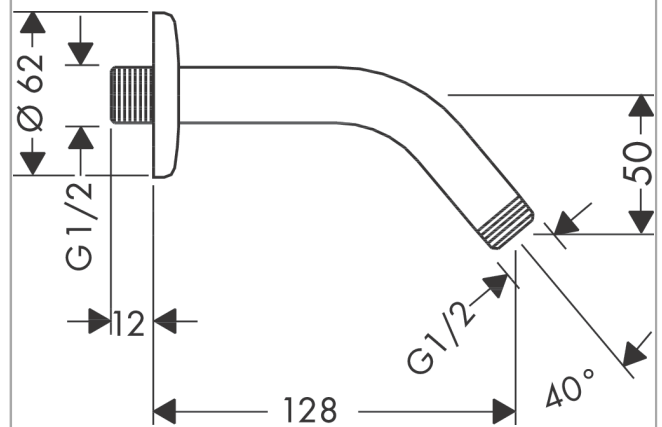

**Shower arm 12.8 cm**Surfaces: **Chrome** Article Number: **27411000****Description****product features**

- length: 128 mm
- installation type: exposed installation
- material: brass
- connection type: G ½

**Product image****Scale drawing**

**Shower arm 12.8 cm**

Surfaces: **Chrome** Article Number: **27411000**

**Exploded Drawing**

Year of production: >01/77

**Shower arm 12.8 cm**

Surfaces: **Chrome** Article Number: **27411000**