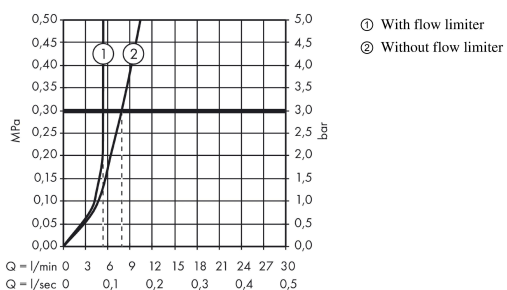

Bidette hand shower 1jet with shower holder and pressure shower hose 125 cm

Surfaces: **Chrome** Article Number: **32129000**

Description

product features

- consists of: bidette hand shower, shower holder, chrome-colored shower hose
- shower head size: 25 mm
- integrated support function
- maximum flow rate at 3 bar: 6 l/min
- minimum flow pressure: 1 bar
- with non-return valve
- Shower holder of plastic
- wall mounting: screw fastening
- rinseable screen seal
- surface shower hose chrome
- we recommend using this product with an upstream shut-off valve in the line

Technology

Product image

Scale drawing

Flowchart

The consumption was measured in combination with the appropriate fittings (thermostat/mixer/in-wall valve) to reflect actual application in practice.

Bidette hand shower 1jet with shower holder and pressure shower hose 125 cm
 Surfaces: **Chrome** Article Number: **32129000**