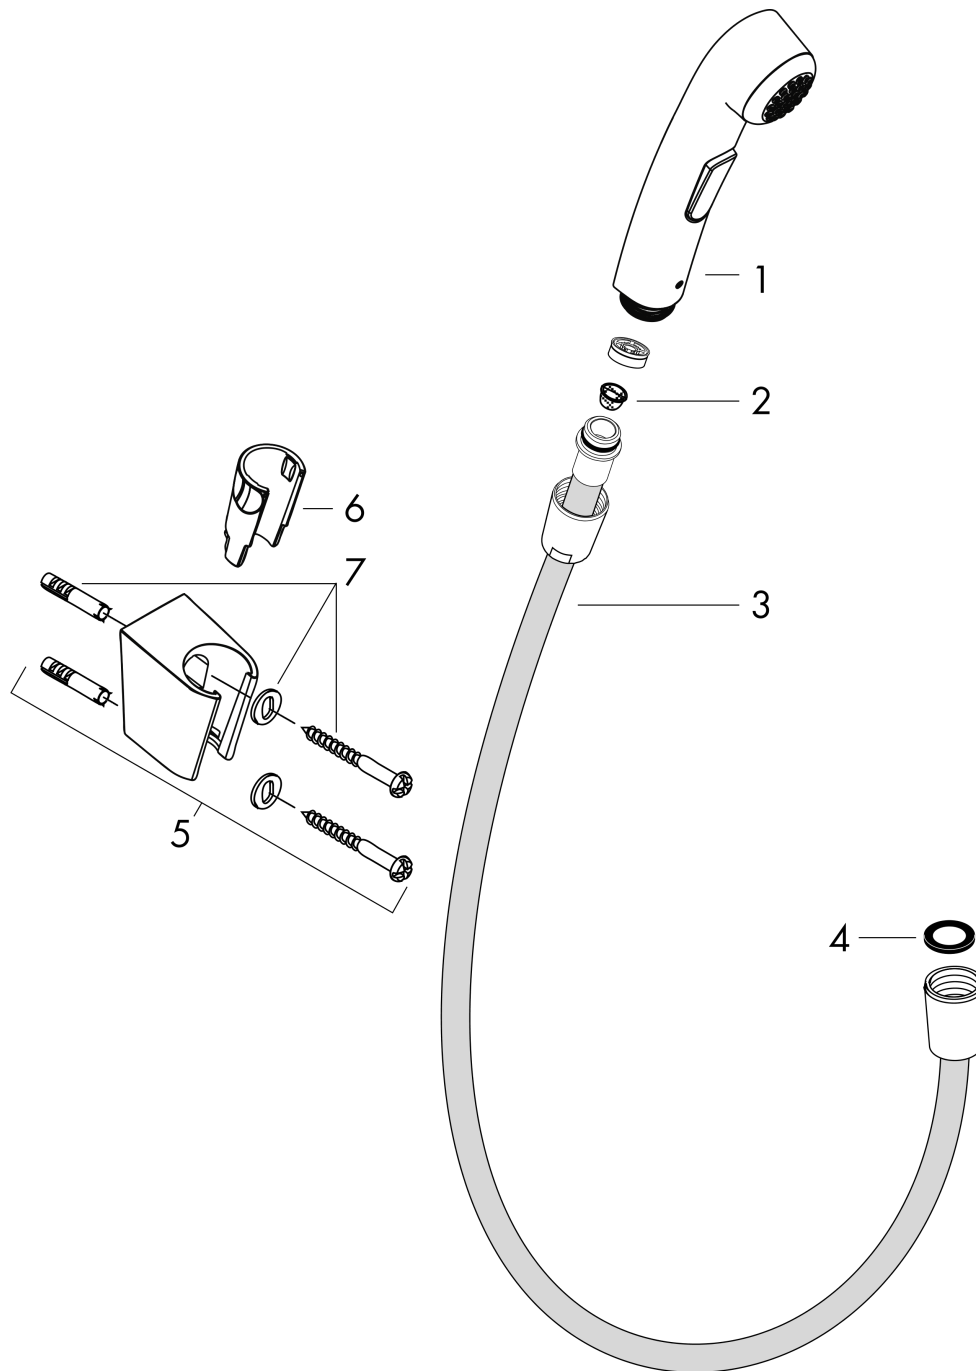

Bidette hand shower 1jet with shower holder and pressure shower hose 125 cm

Surfaces: **Chrome** Article Number: **32129000**

Description

product features

- consists of: bidette hand shower, shower holder, chrome-colored shower hose
- shower head size: 25 mm
- integrated support function
- maximum flow rate at 3 bar: 6 l/min
- minimum flow pressure: 1 bar
- with non-return valve
- Shower holder of plastic
- wall mounting: screw fastening
- rinseable screen seal
- surface shower hose chrome
- we recommend using this product with an upstream shut-off valve in the line

Technology

Product image

Scale drawing

Flowchart

The consumption was measured in combination with the appropriate fittings (thermostat/mixer/in-wall valve) to reflect actual application in practice.

Bidette hand shower 1jet with shower holder and pressure shower hose 125 cm
 Surfaces: **Chrome** Article Number: **32129000**

Exploded Drawing

Year of production: >07/15

Bidette hand shower 1jet with shower holder and pressure shower hose 125 cmSurfaces: **Chrome** Article Number: **32129000****Spare part list**

Year of production: >07/15

Pos.	Description	Article Number	Price	PU
1	handshower	96907000	-	1
2	filter	97735000	€ 3,21	1
3	shower hose 1,25 m	92213000	€ 57,12	1
4	seal	98058000	€ 3,21	1
5	mounting set	96179000	€ 11,31	1
6	guide	98918000	€ 3,21	1
7	shower holder	28331000	-	1