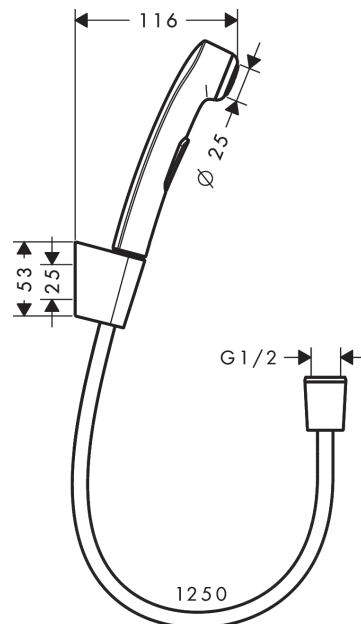

Bidette hand shower 1jet with shower holder and pressure shower hose 125 cm

Surfaces: **Chrome** Article Number: **32129000**

Description

product features

- consists of: bidette hand shower, shower holder, chrome-colored shower hose
- shower head size: 25 mm
- integrated support function
- maximum flow rate at 3 bar: 6 l/min
- minimum flow pressure: 1 bar
- with non-return valve
- Shower holder of plastic
- wall mounting: screw fastening
- rinseable screen seal
- surface shower hose chrome
- we recommend using this product with an upstream shut-off valve in the line

Technology

Product image

Scale drawing

Flowchart

The consumption was measured in combination with the appropriate fittings (thermostat/mixer/in-wall valve) to reflect actual application in practice.

Bidette hand shower 1jet with shower holder and pressure shower hose 125 cm
 Surfaces: **Chrome** Article Number: **32129000**

Exploded Drawing

Year of production: >07/15

Bidette hand shower 1jet with shower holder and pressure shower hose 125 cmSurfaces: **Chrome** Article Number: **32129000****Spare part list**

Year of production: >07/15

Pos.	Description	Article Number	Price	PU
1	handshower	96907000	-	1
2	filter	97735000	€ 3,21	1
3	shower hose 1,25 m	92213000	€ 57,12	1
4	seal	98058000	€ 3,21	1
5	mounting set	96179000	€ 11,31	1
6	guide	98918000	€ 3,21	1
7	shower holder	28331000	-	1