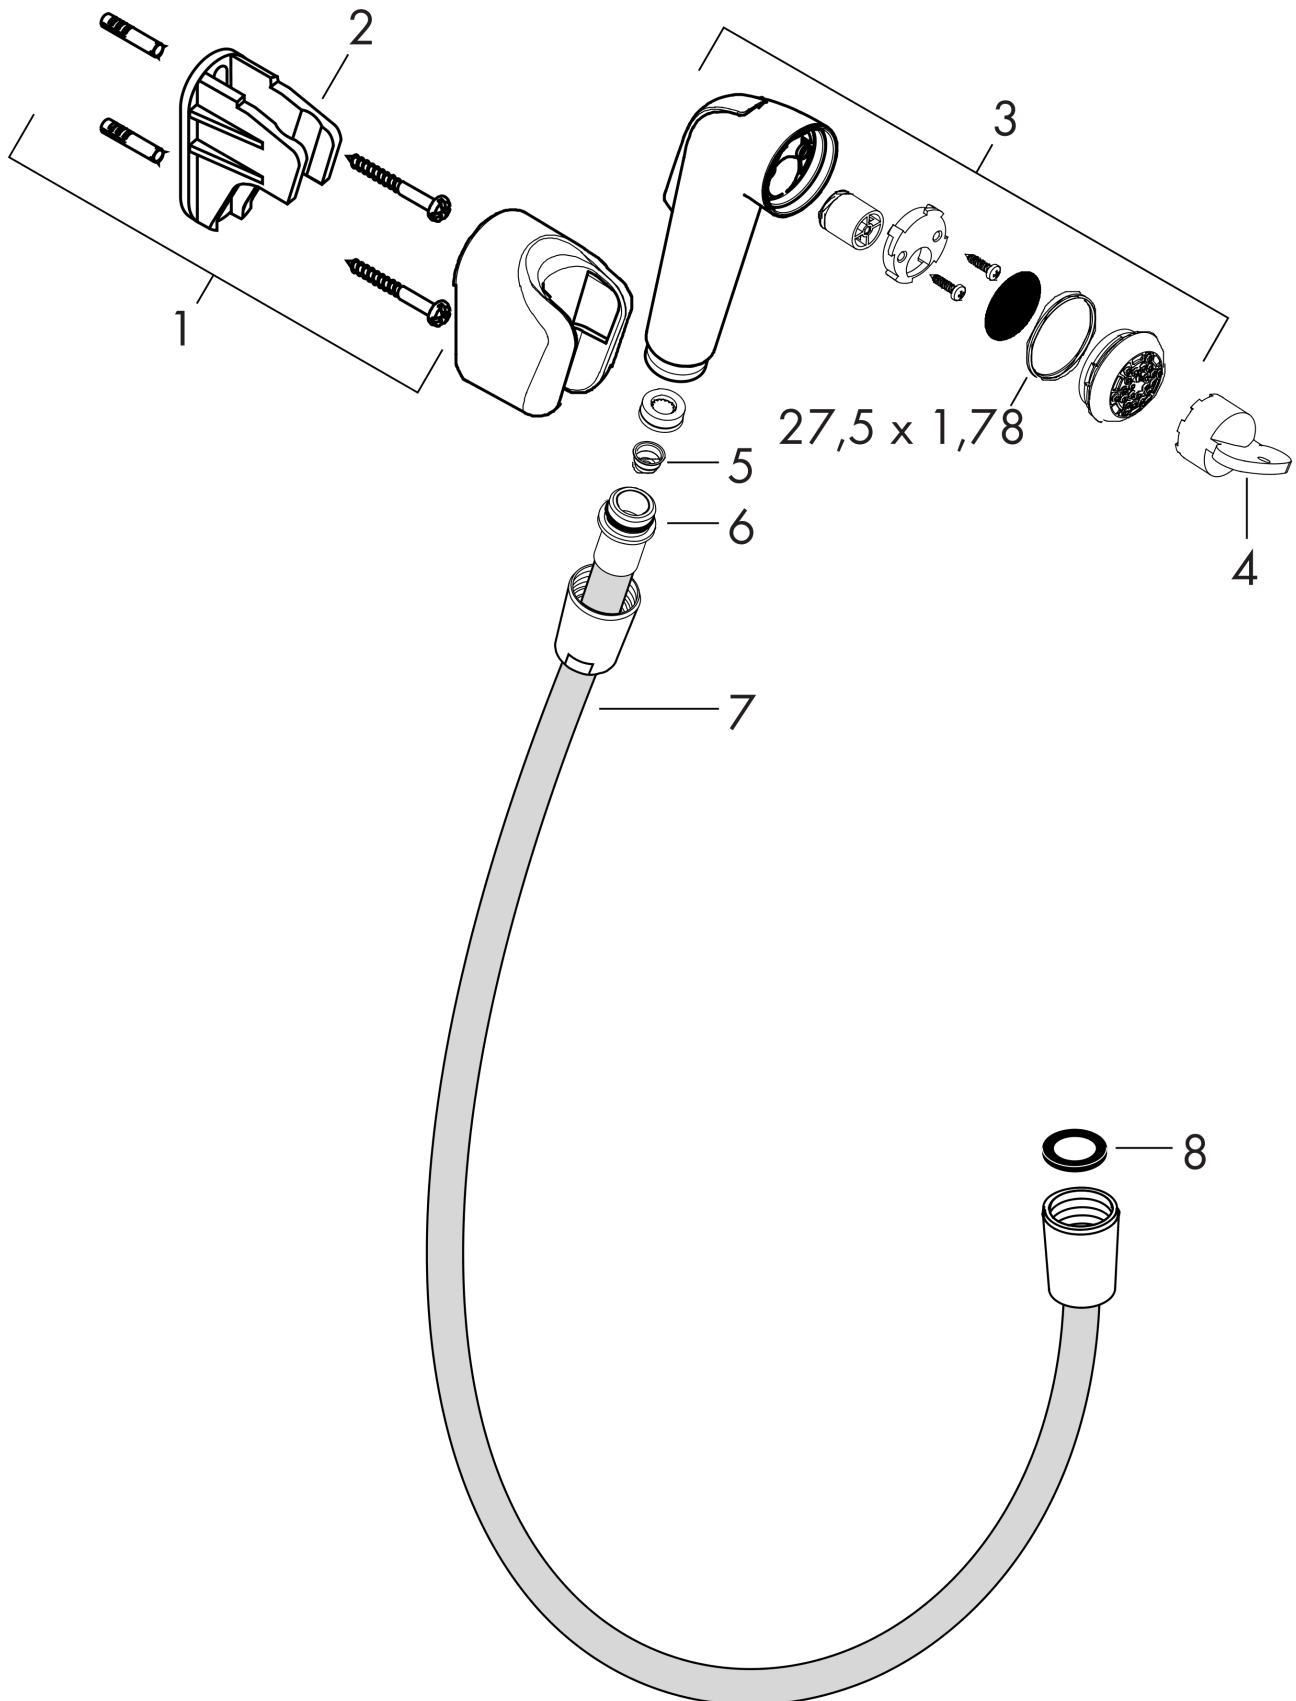

Bidette hand shower 1jet with shower holder and pressure resistant shower hose 125 cm

Surfaces: **White/Chrome** Article Number: **32127000**

Description

product features

- consists of: bidette hand shower, shower holder, chrome-colored shower hose
- shower head size: 25 mm
- integrated support function
- maximum flow rate at 3 bar: 6 l/min
- operating pressure: min. 1 bar/max. 6 bar
- with non-return valve
- Shower holder of plastic
- wall mounting: screw fastening
- rinseable screen seal
- surface shower hose chrome
- we recommend using this product with an upstream shut-off valve in the line

Technology

Product image

Scale drawing

Flowchart

The consumption was measured in combination with the appropriate fittings (thermostat/mixer/in-wall valve) to reflect actual application in practice.

Bidette hand shower 1jet with shower holder and pressure resistant shower hose 125 cm
 Surfaces: **White/Chrome** Article Number: **32127000**

Exploded Drawing

Year of production: >07/15

Bidette hand shower 1jet with shower holder and pressure resistant shower hose 125 cm

Surfaces: **White/Chrome** Article Number: **32127000**

Spare part list

Year of production: >07/15

Pos.	Description	Article Number	Price	PU
1	shower holder	28321000	-	1
2	support element	97534000	€ 5,24	1
3	handshower	92317000	€ 35,94	1
4	special tool	95158000	€ 5,24	1
5	filter	97735000	€ 3,21	1
6	O-ring 11x2	98127000	€ 3,21	1
7	shower hose 1,25 m	92213000	€ 57,12	1
8	seal	98058000	€ 3,21	1