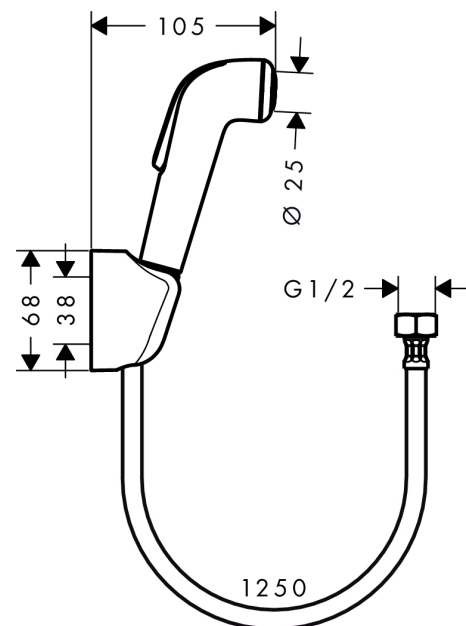

Bidette hand shower 1jet with shower holder and pressure resistant shower hose 125 cm

Surfaces: **White/Chrome** Article Number: **32127000**

Description

product features

- consists of: bidette hand shower, shower holder, chrome-colored shower hose
- shower head size: 25 mm
- integrated support function
- maximum flow rate at 3 bar: 6 l/min
- operating pressure: min. 1 bar/max. 6 bar
- with non-return valve
- Shower holder of plastic
- wall mounting: screw fastening
- rinseable screen seal
- surface shower hose chrome
- we recommend using this product with an upstream shut-off valve in the line

Technology

Product image

Scale drawing

Flowchart

The consumption was measured in combination with the appropriate fittings (thermostat/mixer/in-wall valve) to reflect actual application in practice.

Bidette hand shower 1jet with shower holder and pressure resistant shower hose 125 cm
 Surfaces: **White/Chrome** Article Number: **32127000**

Exploded Drawing

Year of production: >07/15

Bidette hand shower 1jet with shower holder and pressure resistant shower hose 125 cm

Surfaces: **White/Chrome** Article Number: **32127000**

Spare part list

Year of production: >07/15

Pos.	Description	Article Number	Price	PU
1	shower holder	28321000	-	1
2	support element	97534000	€ 5,24	1
3	handshower	92317000	€ 35,94	1
4	special tool	95158000	€ 5,24	1
5	filter	97735000	€ 3,21	1
6	O-ring 11x2	98127000	€ 3,21	1
7	shower hose 1,25 m	92213000	€ 57,12	1
8	seal	98058000	€ 3,21	1