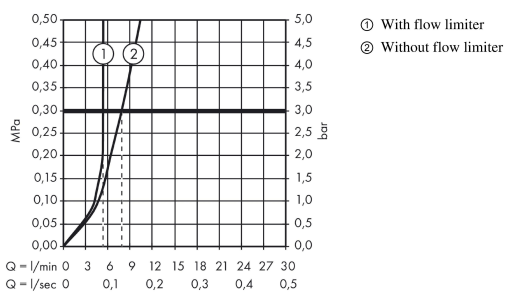

Bidette hand shower 1jet with shower holder and pressure resistant shower hose 125 cm

Surfaces: **White/Chrome** Article Number: **32127000**

Description

product features

- consists of: bidette hand shower, shower holder, chrome-colored shower hose
- shower head size: 25 mm
- integrated support function
- maximum flow rate at 3 bar: 6 l/min
- operating pressure: min. 1 bar/max. 6 bar
- with non-return valve
- Shower holder of plastic
- wall mounting: screw fastening
- rinseable screen seal
- surface shower hose chrome
- we recommend using this product with an upstream shut-off valve in the line

Technology

Product image

Scale drawing

Flowchart

The consumption was measured in combination with the appropriate fittings (thermostat/mixer/in-wall valve) to reflect actual application in practice.

Bidette hand shower 1jet with shower holder and pressure resistant shower hose 125 cm
 Surfaces: **White/Chrome** Article Number: **32127000**