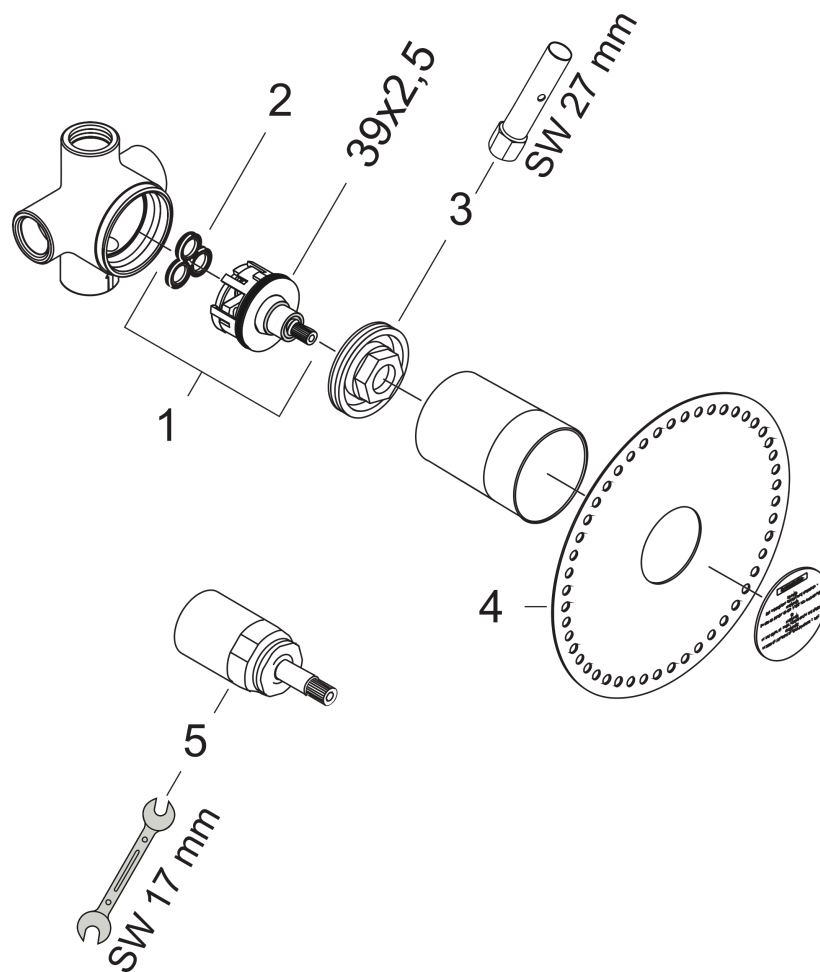

#### product features

- requires volume control
- 3 functions
- simultaneous utilization of 2 functions
- suitable for all Quattro finish sets
- connection dimension: DN20
- maximum flow rate at 3 bar: 65 l/min

### Scale drawing

**Basic set for Quattro four-way diverter valve for concealed installation**

Surfaces: n.a. Article Number: 15930180

**Exploded Drawing**

Year of production: >05/01

## Basic set for Quattro four-way diverter valve for concealed installation

Surfaces: n.a. Article Number: 15930180

### Spare part list

Year of production: >05/01

Pos.	Description	Article Number	Price	PU
1	diverter unit	96604000	€ 162,08	1
2	sealing set	98798000	€ 11,31	1
3	nut	97550000	€ 13,92	1
4	sealing foil	96493000	€ 8,45	1
5	extension 25 mm	96370000	-	1