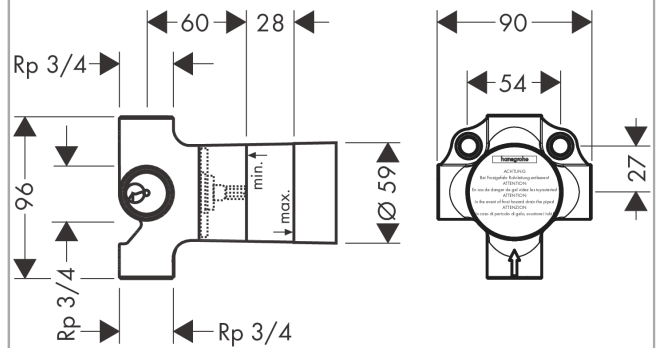

### Description

#### product features

- requires volume control
- 3 functions
- simultaneous utilization of 2 functions
- suitable for all Quattro finish sets
- connection dimension: DN20
- maximum flow rate at 3 bar: 65 l/min

### Scale drawing

**Basic set for Quattro four-way diverter valve for concealed installation**

Surfaces: n.a. Article Number: 15930180

**Exploded Drawing**

Year of production: >05/01

## Basic set for Quattro four-way diverter valve for concealed installation

Surfaces: n.a. Article Number: 15930180