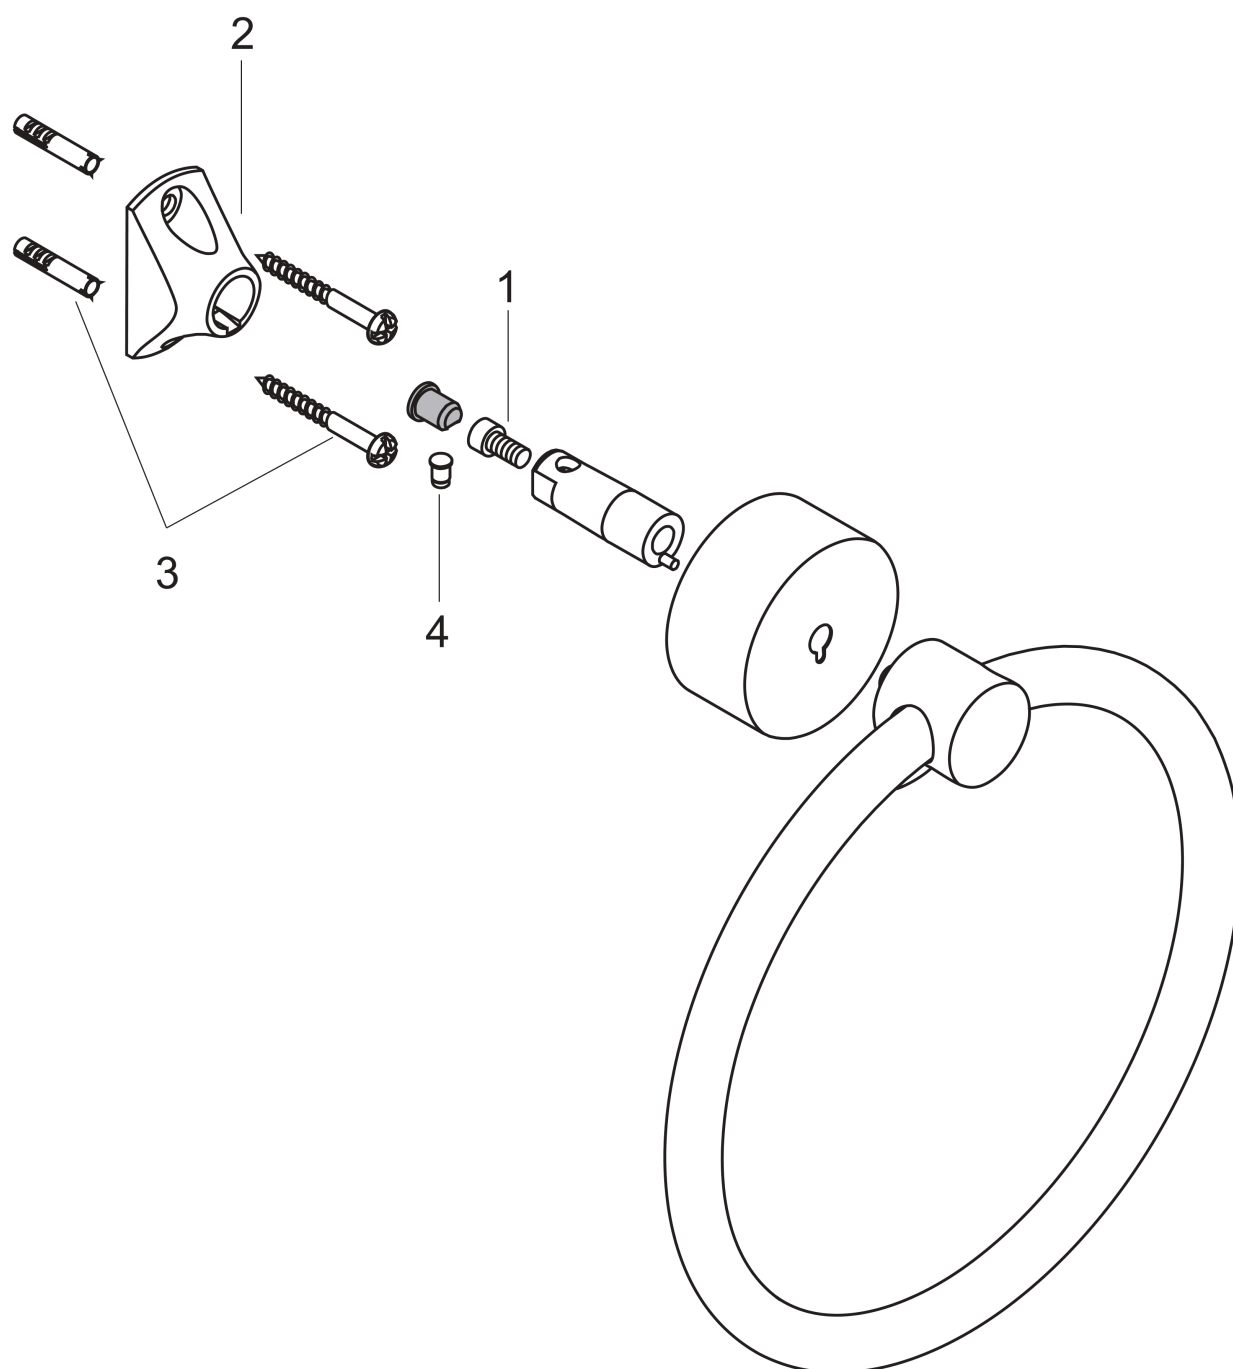

**AXOR Uno**  
**Towel ring**  
Surfaces: **Chrome**    Article Number: **41521000**

## Exploded Drawing

Year of production: **04/01 - 06/22**

**AXOR Uno**  
**Towel ring**  
 Surfaces: **Chrome**    Article Number: **41521000**

## Spare part list

Year of production: **04/01 - 06/22**

| Pos. |                            | Article Number | PC | PU |
|------|----------------------------|----------------|----|----|
| 1    | hexagon socket screw M4x10 | 97661000       | 2  | 1  |
| 2    | support element            | 96341000       | 4  | 1  |
| 3    | mounting set               | 40915000       | 4  | 1  |
| 4    | pin                        | 97546000       | 1  | 1  |