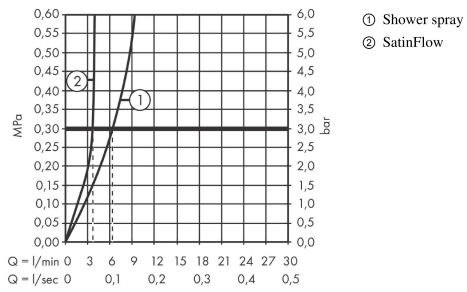

Aquno Select M81
Single lever kitchen mixer 250, pull-out spout, 2jet
Surfaces: **Chrome** Article Number: **73836000**

Flowchart