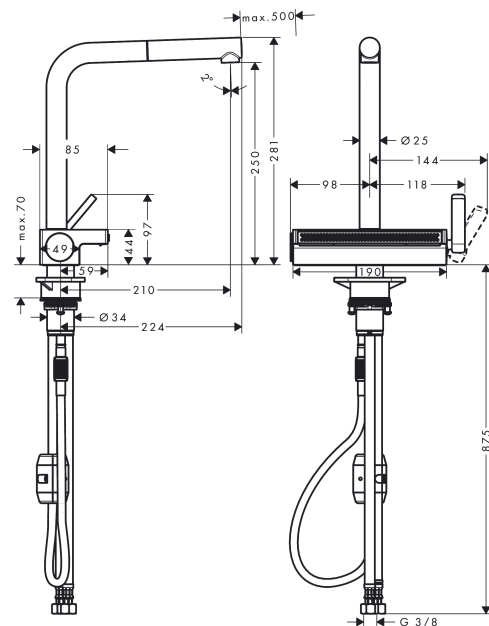

Scale drawing