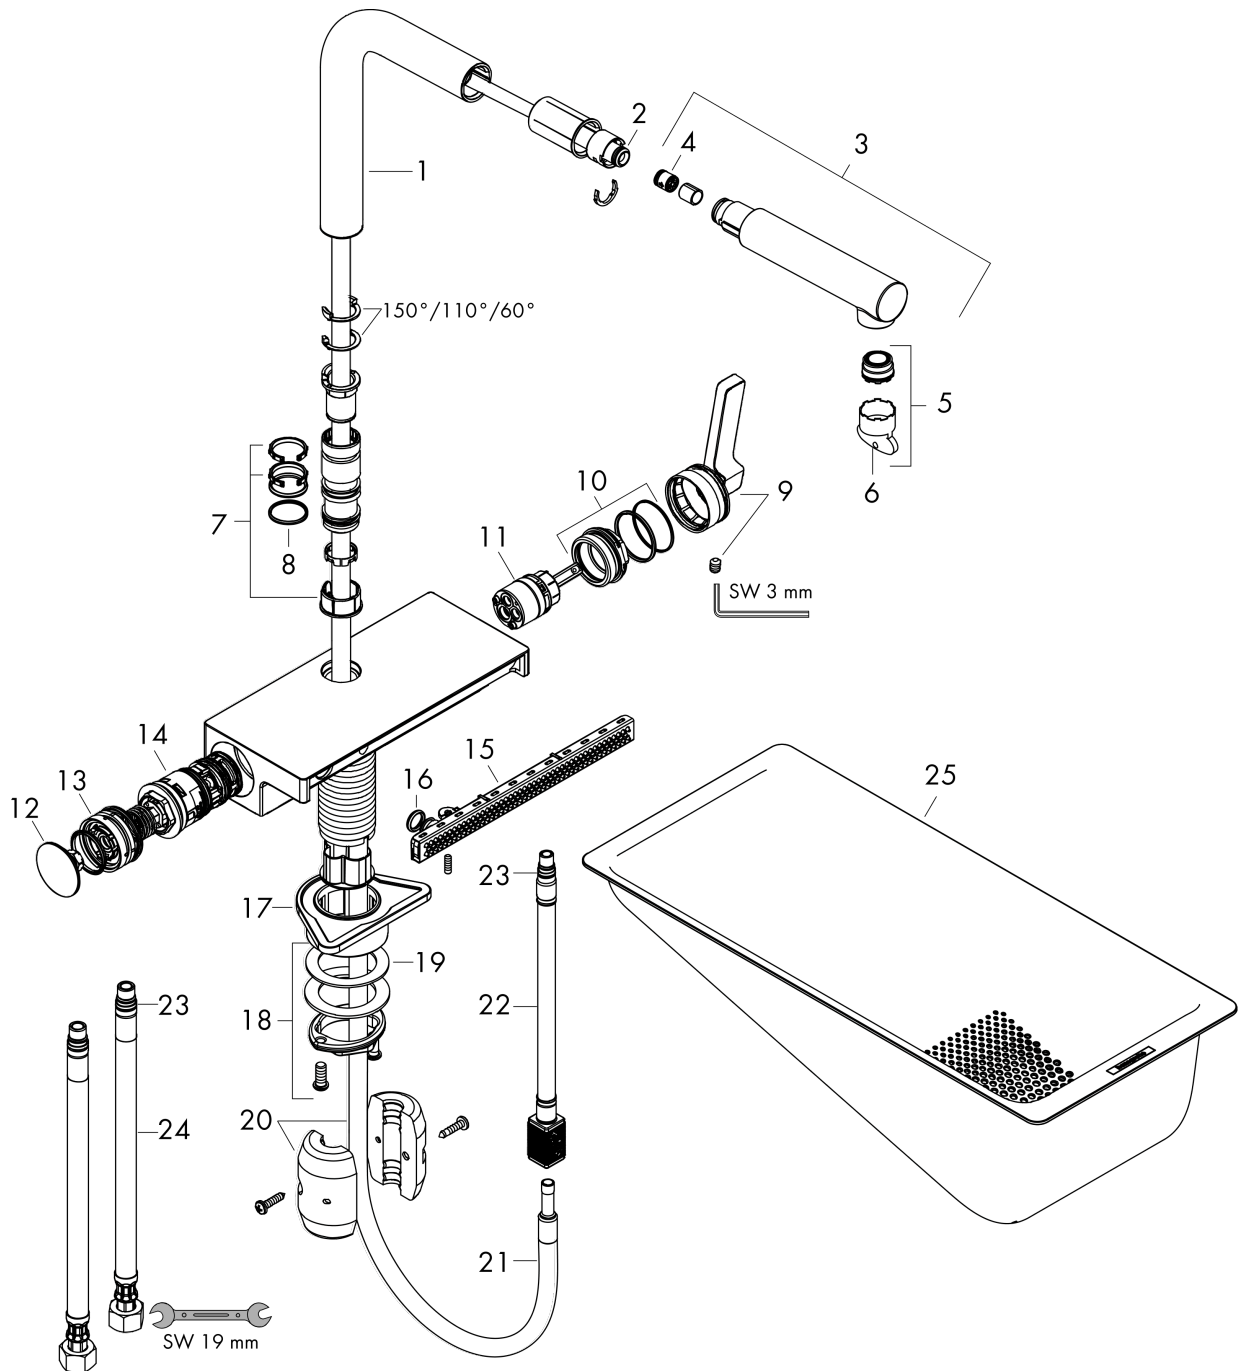

Aquno Select M81

Single lever kitchen mixer 250, pull-out spout, 2jet

Surfaces: **Chrome** Article Number: **73836000**

Description

product features

- consists of: single lever kitchen mixer, multifunctional strainer
- ComfortZone 250
- I-spout
- swivel range adjustable in 3 steps 60°, 110° or 150°
- laminar spray, SatinFlow
- change between SatinFlow and pull-out spout at the touch of a button
- MagFit magnetic shower support
- connection dimension: DN15
- maximum flow rate at 3 bar: 7 l/min
- ceramic cartridge
- connection type: G 3/8 connections
- integrated non-return valve
- extension length up to 50 cm
- tap hole with Ø 35 mm required, recommendation: the middle of tap hole drilling should be max. 50 mm from the back side of of the bowl

Flowchart

Aquno Select M81
Single lever kitchen mixer 250, pull-out spout, 2jet
 Surfaces: **Chrome** Article Number: **73836000**

Exploded Drawing

Year of production: >12/19

Aquno Select M81**Single lever kitchen mixer 250, pull-out spout, 2jet**Surfaces: **Chrome** Article Number: **73836000****Spare part list**