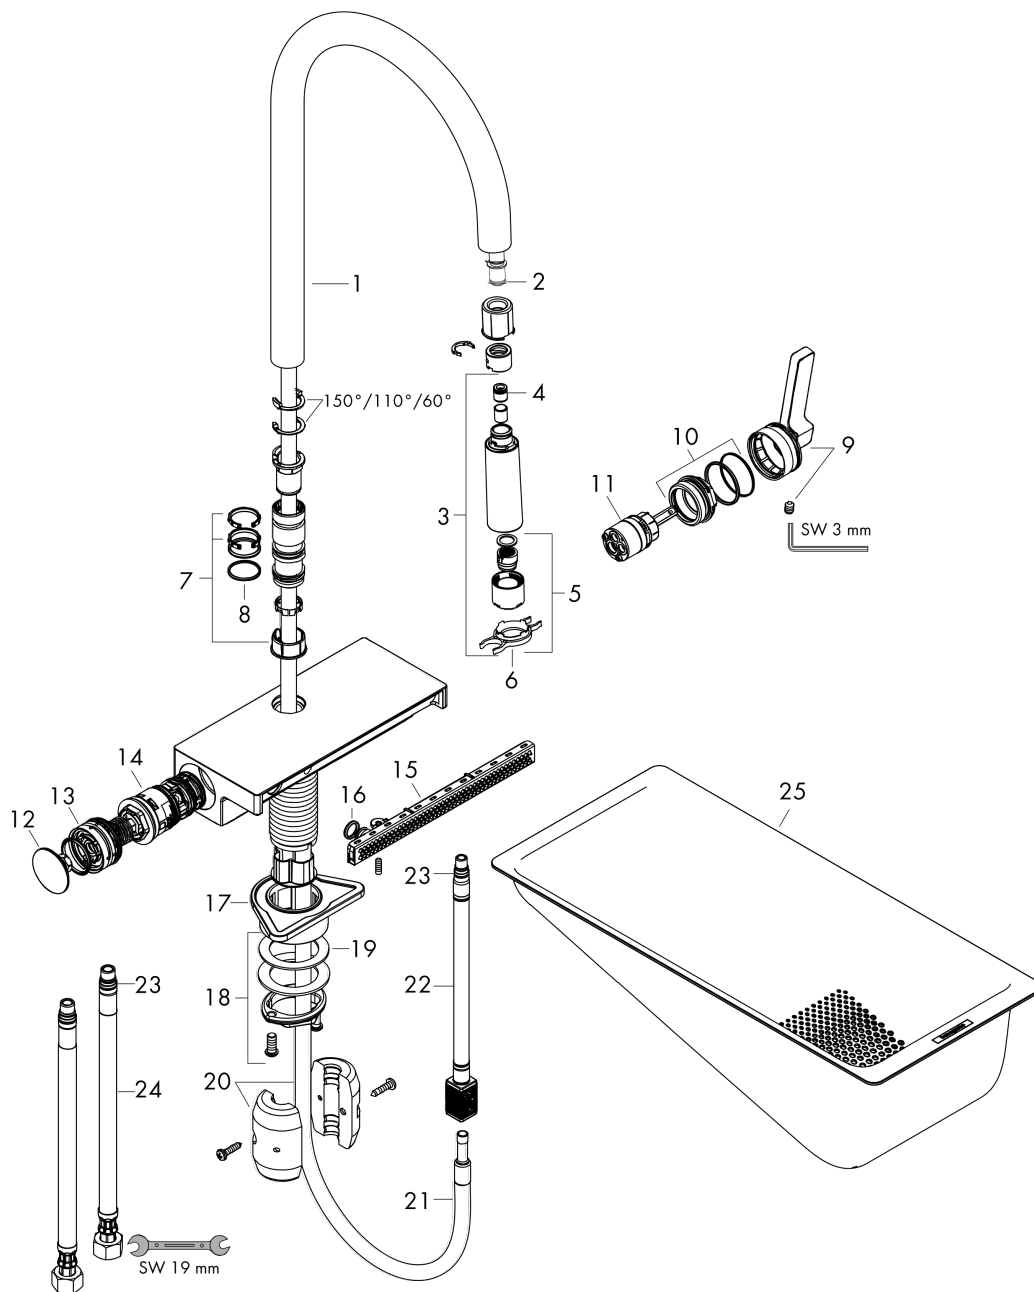

Aquno Select M81
Single lever kitchen mixer 170, pull-out spray, 3jet
Surfaces: **Chrome** Article Number: **73837000**

Exploded Drawing

Year of production: >12/19

Aquno Select M81
Single lever kitchen mixer 170, pull-out spray, 3jet
Surfaces: **Chrome** Article Number: **73837000**

Spare part list

Year of production: >12/19

Pos.	Description	Article Number	Price	PU
1	spout cpl.	93779000	€ 100,44	1
2	O-ring 8x2	98112000	€ 3,21	1
3	handspray	93778000	€ 100,44	1
4	non return valve DW 10	96456000	€ 8,45	1
5	spray former	93342000	€ 44,63	1
6	service tool	95910000	€ 8,45	1
7	set of lever collars	98365000	€ 8,45	1
8	O-ring 19x2	98426000	€ 3,21	1
9	handle	93776000	€ 100,44	1
10	nut	92926000	€ 13,92	1
11	cartridge, assy	93183000	€ 124,95	1
12	cover	93777000	€ 70,57	1
13	spring with sleeve	93782000	€ 124,95	1
14	selector assy	93558000	€ 100,44	1
15	spray head cpl.	93781000	€ 162,08	1
16	O-ring 10x2	98170000	€ 3,21	1
17	support	97523000	€ 5,24	1
18	fixing set (special)	93253000	€ 18,33	1
19	lever collar	97548000	€ 3,21	1
20	weight	92500000	€ 35,94	1
21	hose	93745000	€ 70,57	1
22	connection hose 400 mm M10x1	92914000	€ 57,12	1
23	O-ring 8x1,75	97827000	€ 3,21	1
24	connection hose 900 mm M10x1 G3/8	93780000	€ 44,63	1
25	-	40963000	-	1