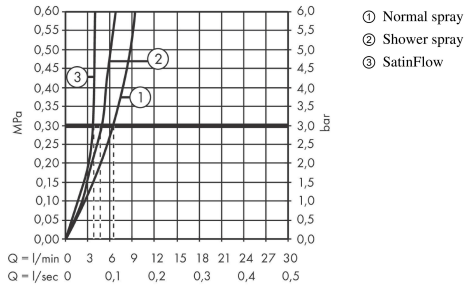

Aquno Select M81
Single lever kitchen mixer 170, pull-out spray, 3jet
Surfaces: **Chrome** Article Number: **73837000**

Flowchart