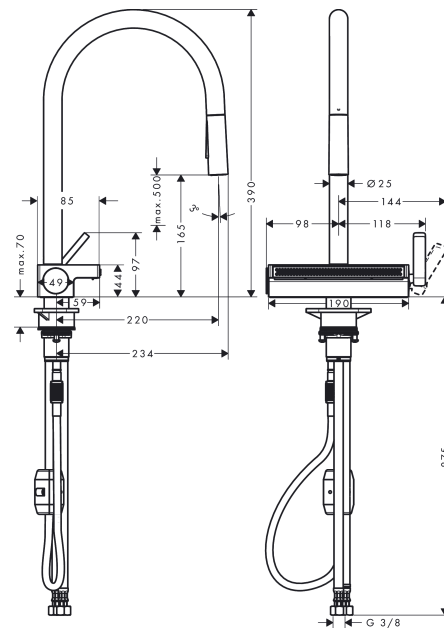

Scale drawing