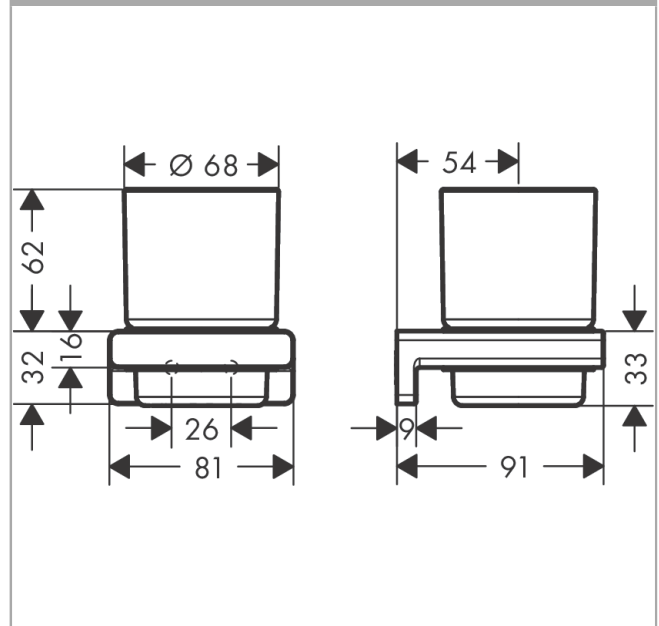

**AddStoris**  
**Toothbrush tumbler**

Surfaces: **Chrome** Article Number: **41749000**

**Description**

**product features**

- wall-mounted
- material: matt glass
- material holder: metal
- with mounting material
- concealed fastening
- drilling distance: 26 mm
- diameter drill hole: 6 mm

**Design awards**

reddot winner 2021

**Product image**

**Scale drawing**

**AddStoris**  
**Toothbrush tumbler**  
 Surfaces: **Chrome**    Article Number: **41749000**

**Exploded Drawing**

Year of production: >04/21

**AddStoris**  
**Toothbrush tumbler**  
 Surfaces: **Chrome** Article Number: **41749000**

**Spare part list**

Year of production: >04/21

<b>Pos.</b>	<b>Description</b>	<b>Article Number</b>	<b>Price</b>	<b>PU</b>
1	mounting set	40915000	€ 11,31	1