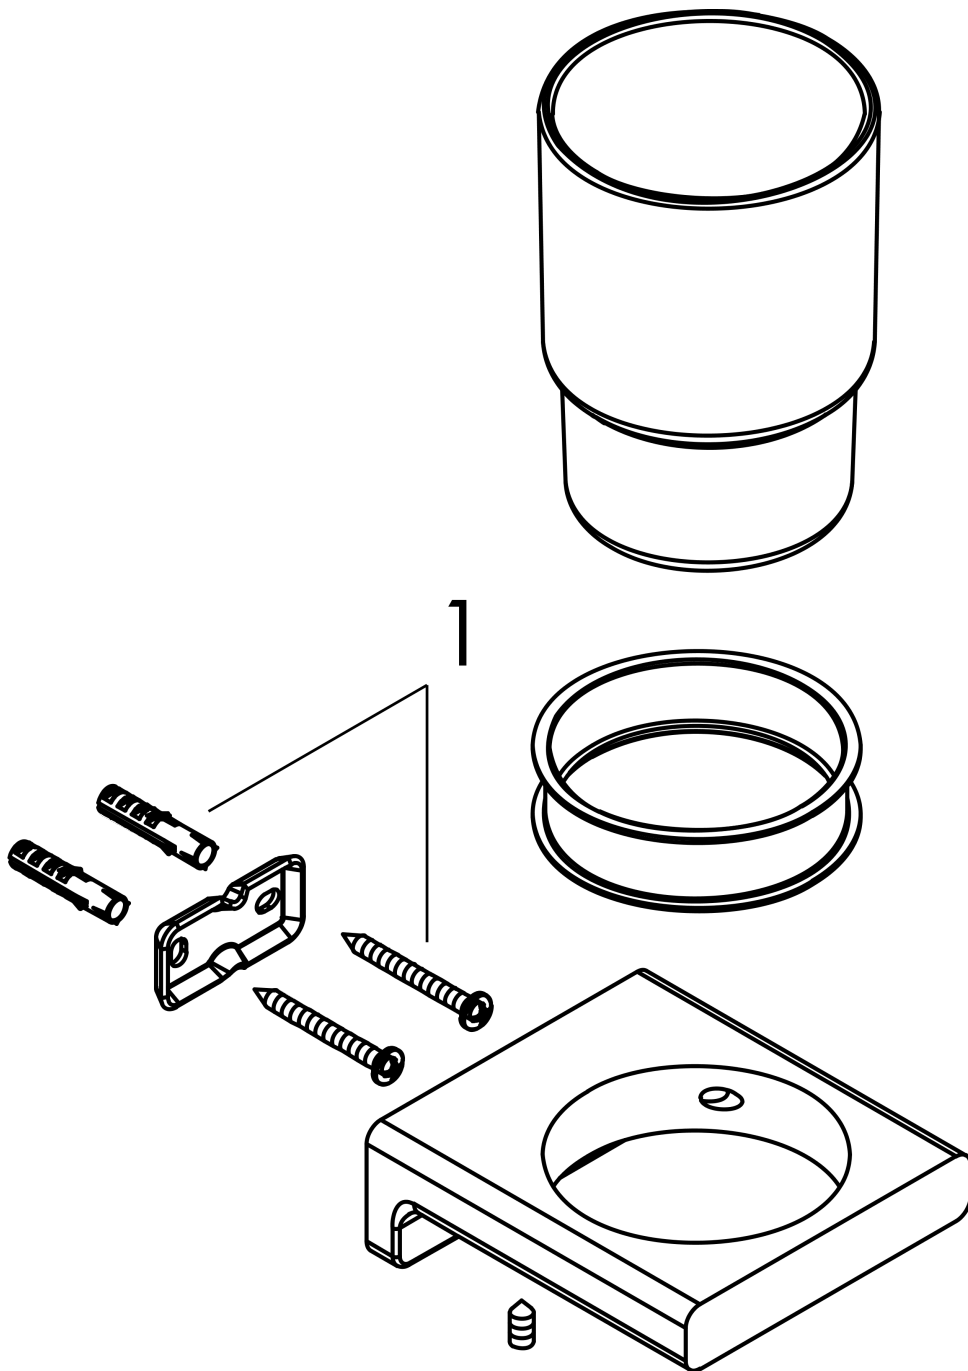

**AddStoris**  
**Toothbrush tumbler**

Surfaces: **Chrome** Article Number: **41749000**

**Description**

**product features**

- wall-mounted
- material: matt glass
- material holder: metal
- with mounting material
- concealed fastening
- drilling distance: 26 mm
- diameter drill hole: 6 mm

**Design awards**

reddot winner 2021

**Product image**

**Scale drawing**

**AddStoris**  
**Toothbrush tumbler**  
 Surfaces: **Chrome**    Article Number: **41749000**

**Exploded Drawing**

Year of production: >04/21

**AddStoris**  
**Toothbrush tumbler**  
 Surfaces: **Chrome** Article Number: **41749000**

**Spare part list**

Year of production: >04/21

<b>Pos.</b>	<b>Description</b>	<b>Article Number</b>	<b>Price</b>	<b>PU</b>
1	mounting set	40915000	€ 11,31	1