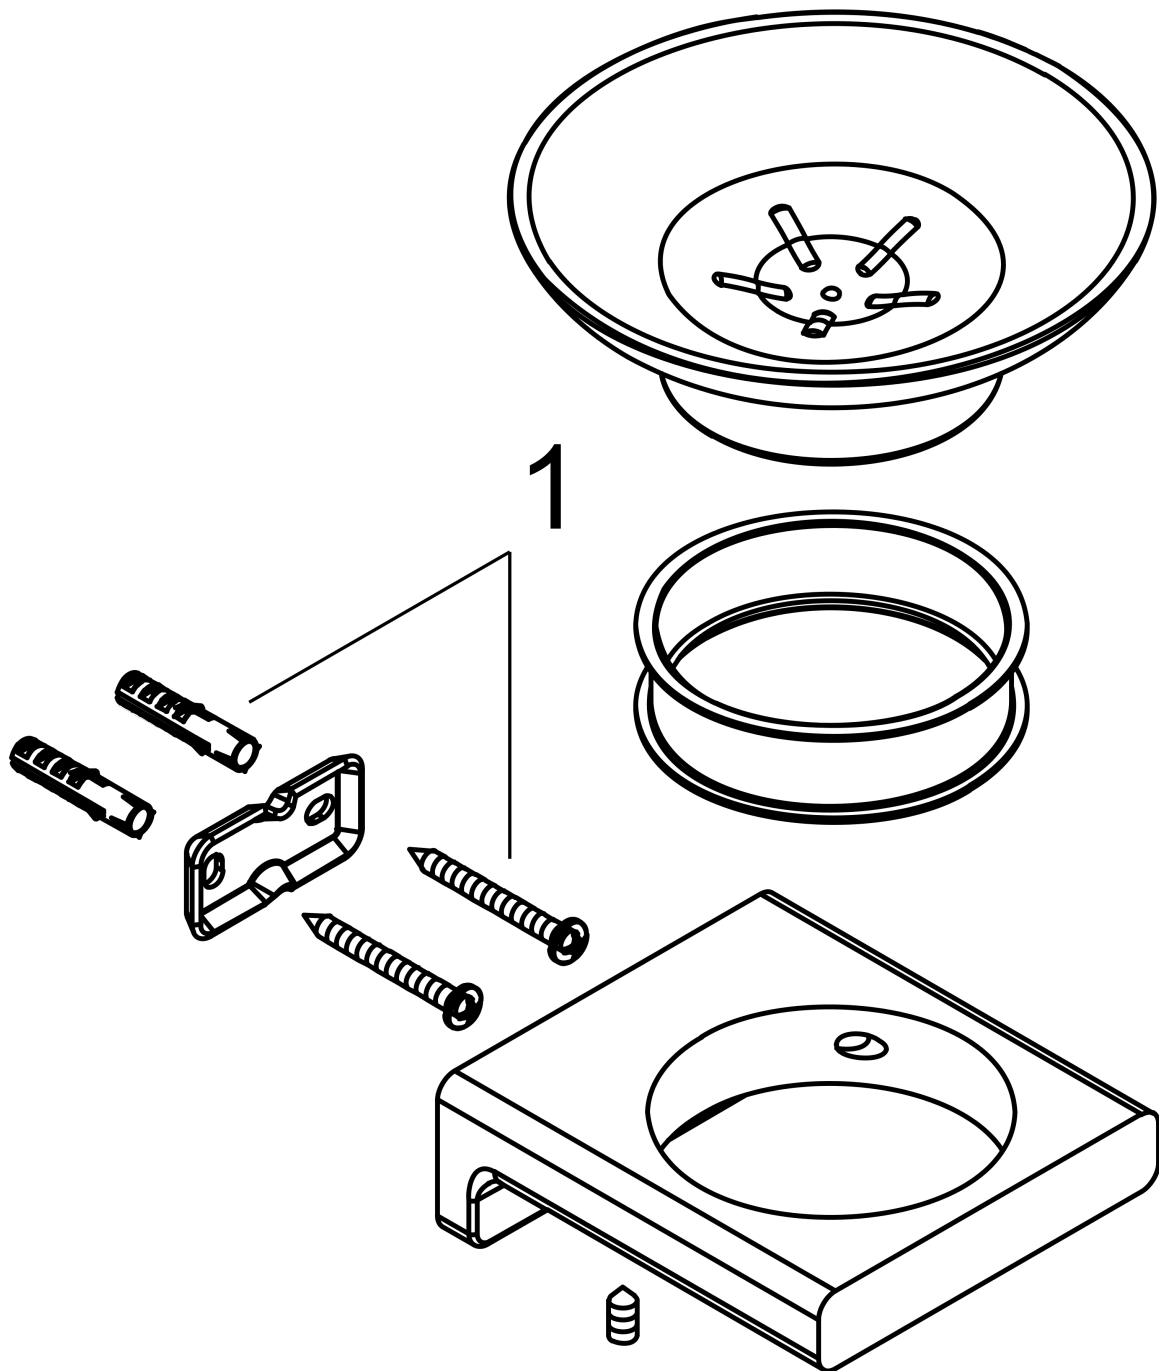

##### product features

- wall-mounted
- material recess: matt glass
- material holder: metal
- with mounting material
- concealed fastening
- drilling distance: 26 mm
- diameter drill hole: 6 mm

#### Product image

#### Scale drawing

AddStoris

Soap dish

Surfaces: **Chrome**

Article Number: **41746000**

Exploded Drawing

Year of production: >04/21

**AddStoris**

**Soap dish**

Surfaces: **Chrome** Article Number: **41746000**

**Spare part list**

Year of production: >04/21

Pos.	Description	Article Number	Price	PU
1	mounting set	40915000	€ 11,31	1