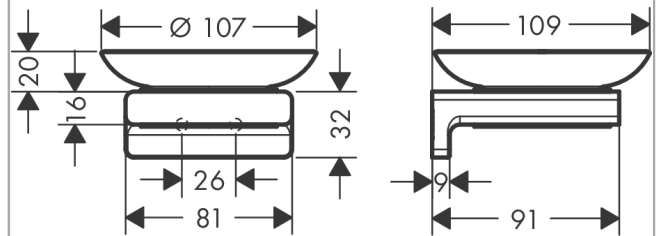

##### product features

- wall-mounted
- material recess: matt glass
- material holder: metal
- with mounting material
- concealed fastening
- drilling distance: 26 mm
- diameter drill hole: 6 mm

#### Scale drawing

AddStoris

Soap dish

Surfaces: **Chrome**

Article Number: **41746000**

Exploded Drawing

Year of production: >04/21

**AddStoris**