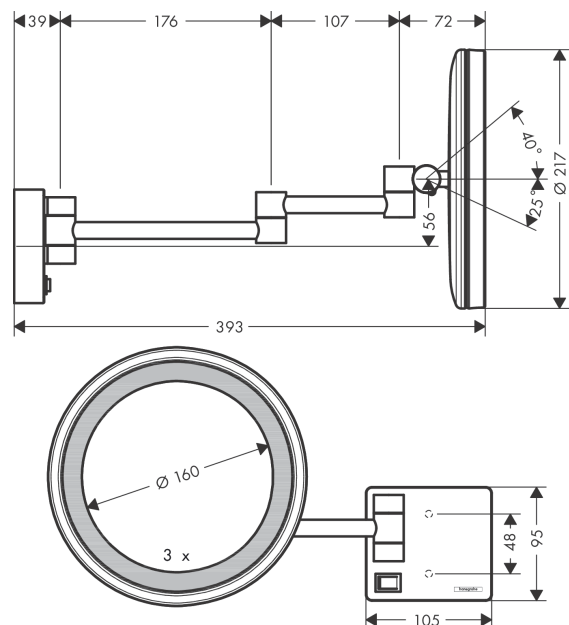

AddStoris

Shaving mirror with LED light

Surfaces: **Chrome** Article Number: **41790000**

Description

product features

- wall-mounted
- cavity socket required for installation
- material: mirror glass
- material frame: metal
- mirror is inclinable
- swivelling
- enlargement: 3 x magnification
- with lighting
- illuminant: max. 2 W (21 x 0.08 W / LED)
- input voltage: 100 - 240 V AC / 50 / 60 Hz
- output voltage: 21 V - DC
- degree of protection: IP20
- with mounting material
- concealed fastening
- drilling distance: 48 mm
- diameter drill hole: 6 mm
- TÜV certified

Design awards

reddot winner 2021

Certificates

Product image

Scale drawing

AddStoris

Shaving mirror with LED light

Surfaces: **Chrome** Article Number: **41790000**

Exploded Drawing

Year of production: >07/21

AddStoris

Shaving mirror with LED light

Surfaces: **Chrome** Article Number: **41790000**

Spare part list

Year of production: >07/21

Pos.	Description	Article Number	Price	PU
1	mounting set	40915000	€ 11,31	1