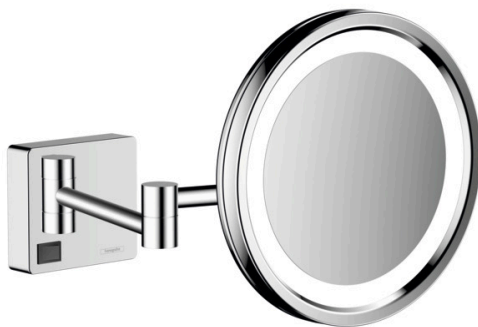

AddStoris

Shaving mirror with LED light

Surfaces: **Chrome** Article Number: **41790000**

Description

product features

- wall-mounted
- cavity socket required for installation
- material: mirror glass
- material frame: metal
- mirror is inclinable
- swivelling
- enlargement: 3 x magnification
- with lighting
- illuminant: max. 2 W (21 x 0.08 W / LED)
- input voltage: 100 - 240 V AC / 50 / 60 Hz
- output voltage: 21 V - DC
- degree of protection: IP20
- with mounting material
- concealed fastening
- drilling distance: 48 mm
- diameter drill hole: 6 mm
- TÜV certified

Design awards

reddot winner 2021

Certificates

Product image

Scale drawing

AddStoris

Shaving mirror with LED light

Surfaces: **Chrome** Article Number: **41790000**

Exploded Drawing

Year of production: >07/21

AddStoris

Shaving mirror with LED light

Surfaces: **Chrome** Article Number: **41790000**

Spare part list

Year of production: >07/21

Pos.	Description	Article Number	Price	PU
1	mounting set	40915000	€ 11,31	1