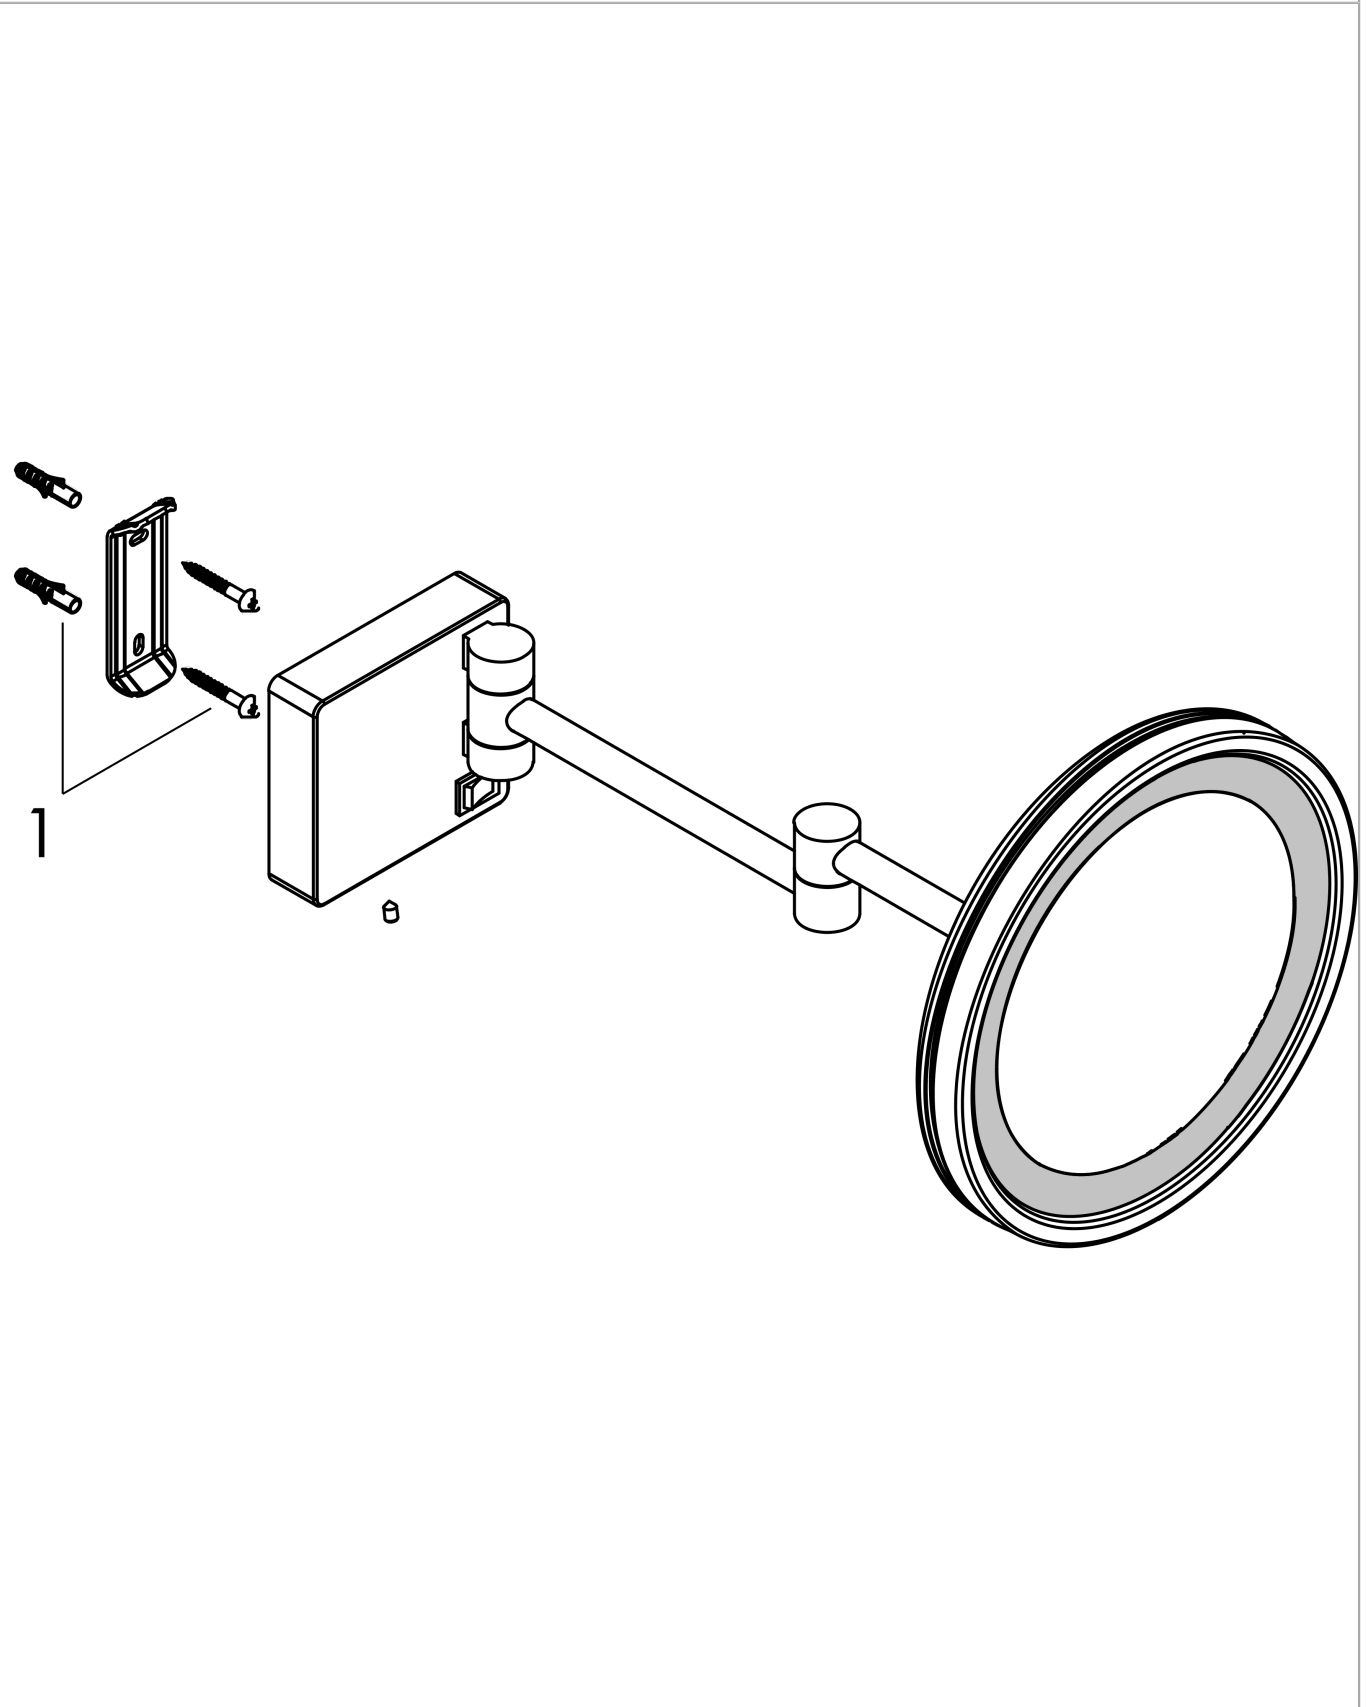

AddStoris

Shaving mirror with LED light

Surfaces: **Chrome** Article Number: **41790000**

Description

product features

- wall-mounted
- cavity socket required for installation
- material: mirror glass
- material frame: metal
- mirror is inclinable
- swivelling
- enlargement: 3 x magnification
- with lighting
- illuminant: max. 2 W (21 x 0.08 W / LED)
- input voltage: 100 - 240 V AC / 50 / 60 Hz
- output voltage: 21 V - DC
- degree of protection: IP20
- with mounting material
- concealed fastening
- drilling distance: 48 mm
- diameter drill hole: 6 mm
- TÜV certified

Design awards

reddot winner 2021

Certificates

Product image

Scale drawing

AddStoris

Shaving mirror with LED light

Surfaces: **Chrome** Article Number: **41790000**

Exploded Drawing

Year of production: >07/21

AddStoris

Shaving mirror with LED light

Surfaces: **Chrome** Article Number: **41790000**

Spare part list

Year of production: >07/21

Pos.	Description	Article Number	Price	PU
1	mounting set	40915000	€ 11,31	1