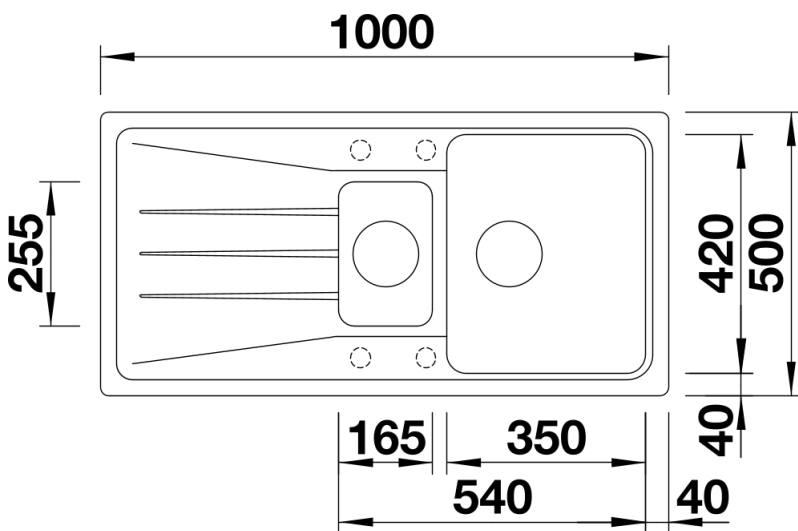

Product information sheet SONA 6 S

Item no. 567.70.810

Benefits

- Modern, independent design
- Kitchen tasks are made much easier by the roomy main bowl and practical additional bowl
- Generous, strikingly-profiled tap ledge
- Specially for the 60-cm base cabinet

Color

Available color:
SILGRANIT coffee

Planning information

- Special fixing elements are required for undermount installation.

Scope of supply

- waste kit with space-saving pipe
- 2 x 3 1/2" basket strainer

Details

Top view

Cut-out

Front view

Side view