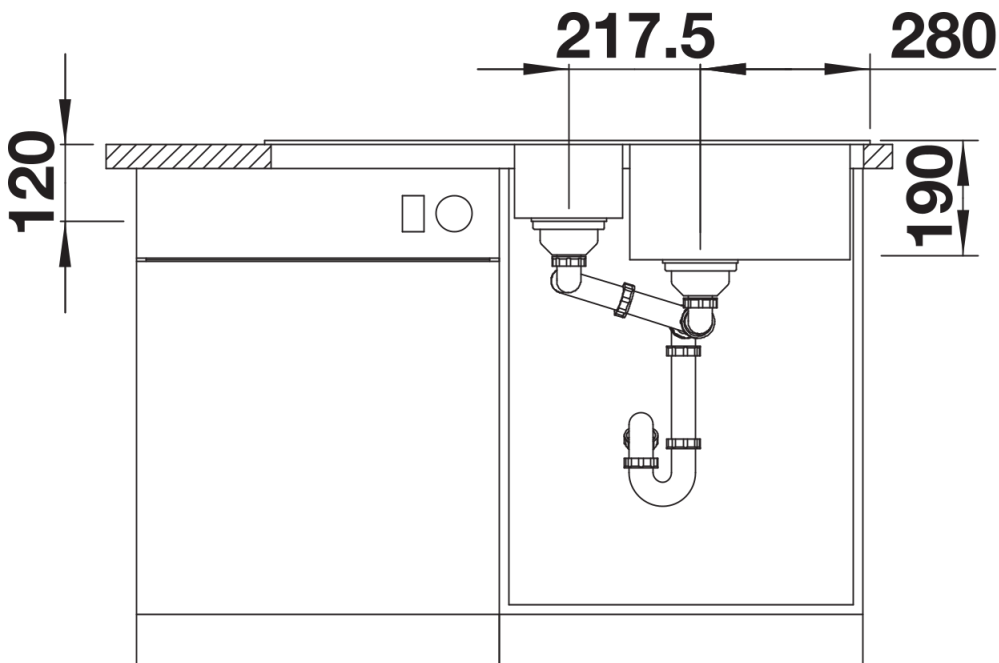

Product information sheet SONA 6 S

Item no. 567.70.810

Benefits

- Modern, independent design
- Kitchen tasks are made much easier by the roomy main bowl and practical additional bowl
- Generous, strikingly-profiled tap ledge
- Specially for the 60-cm base cabinet

Color

Available color:
SILGRANIT coffee

Planning information

- Special fixing elements are required for undermount installation.

Scope of supply

- waste kit with space-saving pipe
- 2 x 3 1/2" basket strainer

Details

Top view

Cut-out

Front view

Side view