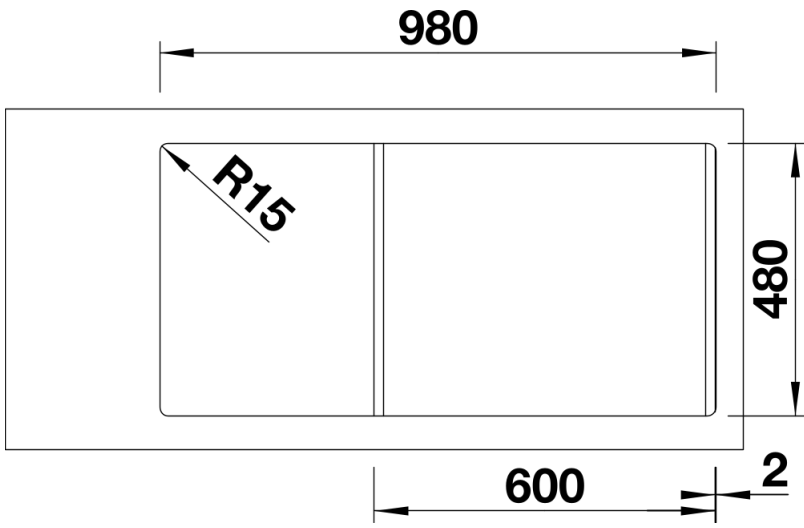

Product information sheet SONA 6 S

Item no. 567.70.810

Benefits

- Modern, independent design
- Kitchen tasks are made much easier by the roomy main bowl and practical additional bowl
- Generous, strikingly-profiled tap ledge
- Specially for the 60-cm base cabinet

Color

Available color:
SILGRANIT coffee

Planning information

- Special fixing elements are required for undermount installation.

Scope of supply

- waste kit with space-saving pipe
- 2 x 3 1/2" basket strainer

Details

Top view

Cut-out

Front view

Side view