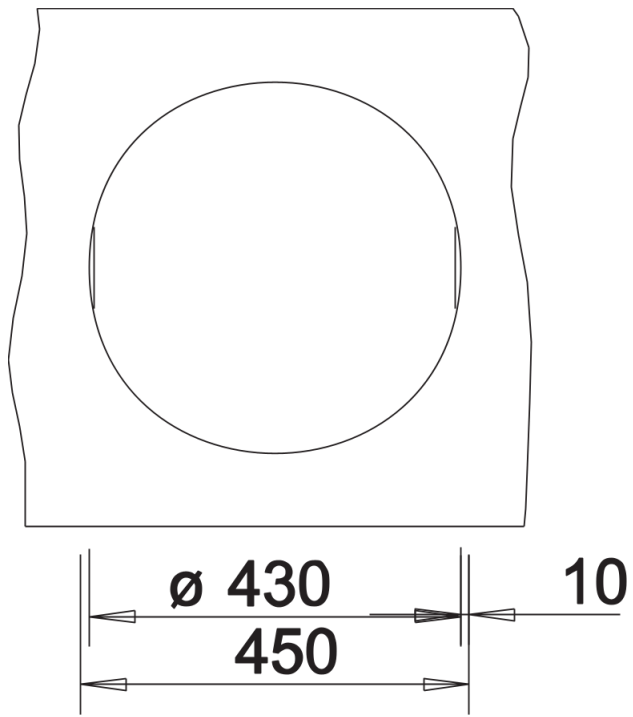

Planning information

- Installing a kitchen mixer tap, drain remote control or soap dispenser in laminate worktops requires a flexible sealing tape, item no. 120 055.
- Special fixing elements are required for under mount installation.

Scope of supply

- waste kit with space-saving pipe
- 3 ½" basket strainer

Details

Top view

Cut-out

Front view

Side view