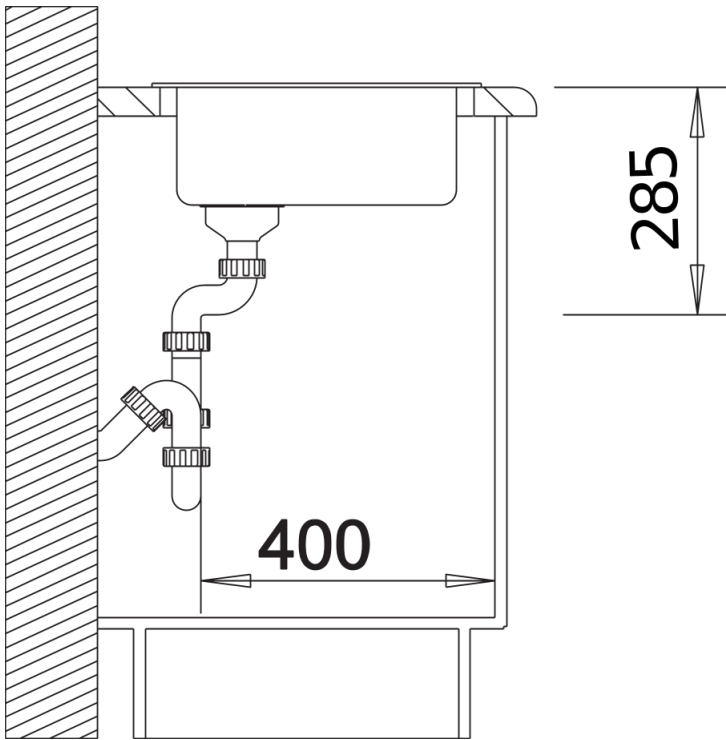

Planning information

- Installing a kitchen mixer tap, drain remote control or soap dispenser in laminate worktops requires a flexible sealing tape, item no. 120 055.
- Special fixing elements are required for under mount installation.

Scope of supply

- waste kit with space-saving pipe
- 3 ½" basket strainer

Details

Top view

Cut-out

Front view

Side view