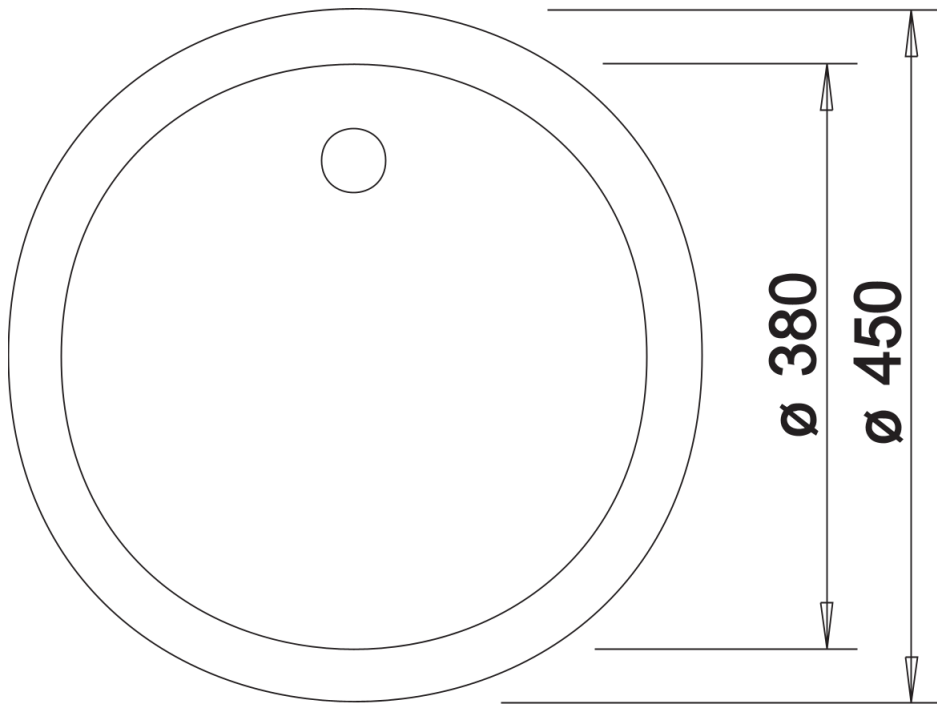

Product information sheet BLANCORONDO

Item no. 565.70.990

Benefits

- Ideal solution for small kitchens
- With 3 ½" stainless steel basket strainer
- Practical optional accessories available

Color

Available color:
SILGRANIT alu metallic

Planning information

- Installing a kitchen mixer tap, drain remote control or soap dispenser in laminate worktops requires a flexible sealing tape, item no. 120 055.
- Special fixing elements are required for under mount installation.

Scope of supply

- waste kit with space-saving pipe
- 3 ½" basket strainer

Details

Top view

Cut-out

Front view

Side view