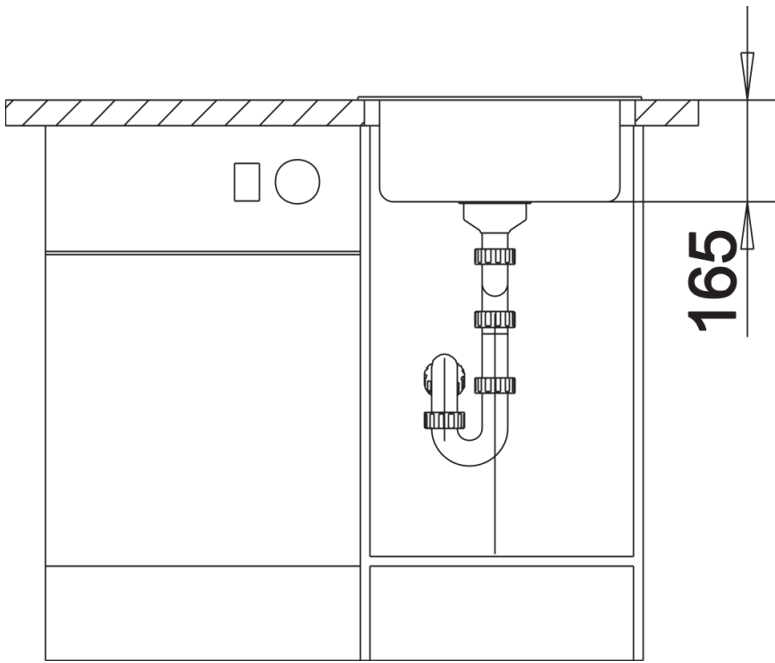

Planning information

- Installing a kitchen mixer tap, drain remote control or soap dispenser in laminate worktops requires a flexible sealing tape, item no. 120 055.
- Special fixing elements are required for under mount installation.

Scope of supply

- waste kit with space-saving pipe
- 3 ½" basket strainer

Details

Top view

Cut-out

Front view

Side view