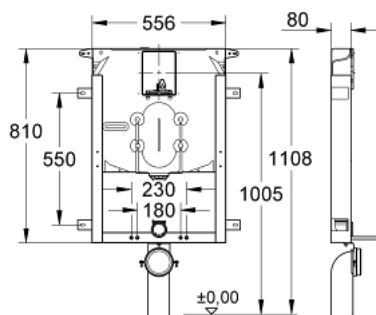

### PRODUCT DESCRIPTION

- pneumatic discharge valve offering 2 modes of operation: dual flush or single flush
- PE outlet bend Ø 80 mm
- inlet and outlet connecting set
- steel frame, hot galvanized, with 4 fixing brackets
- 2 WC fixing bolts
- distance of fixing bolts 180/230 mm
- fixing device for ceramic
- water supply connection from top
- low noise (group I acc. to German Noise Specification)
- with plaster base coating made of vinyl fleece
- with isolation valve ½"
- with push fit flexible hose union
- Inspection shaft incl. protection during construction phase, for vertical flush plates only
- for mounting of small flush plates please order revision shaft 40 949 000 (sold separately)

## 38 729 000 UNISSET ELEMENT FOR WC WITH FLUSHING CISTERN 80 MM