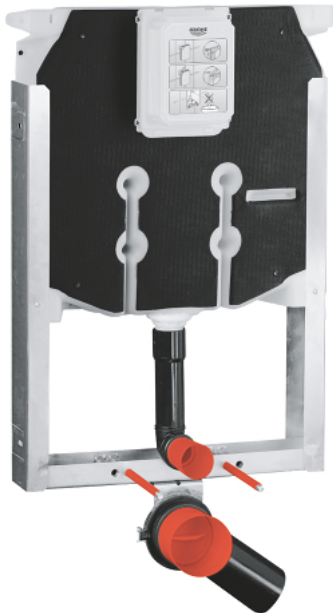

## 38 729 000 UNISSET ELEMENT FOR WC WITH FLUSHING CISTERN 80 MM

### PRODUCT DESCRIPTION

- pneumatic discharge valve offering 2 modes of operation: dual flush or single flush
- PE outlet bend Ø 80 mm
- inlet and outlet connecting set
- steel frame, hot galvanized, with 4 fixing brackets
- 2 WC fixing bolts
- distance of fixing bolts 180/230 mm
- fixing device for ceramic
- water supply connection from top
- low noise (group I acc. to German Noise Specification)
- with plaster base coating made of vinyl fleece
- with isolation valve ½"
- with push fit flexible hose union
- Inspection shaft incl. protection during construction phase, for vertical flush plates only
- for mounting of small flush plates please order revision shaft 40 949 000 (sold separately)