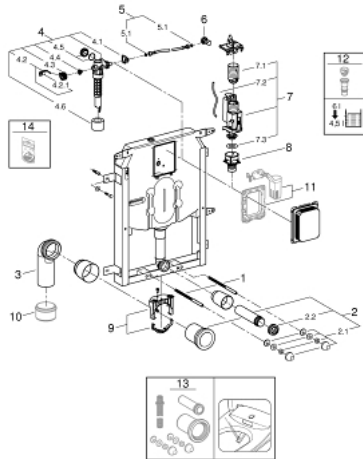

### PRODUCT DESCRIPTION

- pneumatic discharge valve offering 2 modes of operation: dual flush or single flush
- PE outlet bend Ø 80 mm
- inlet and outlet connecting set
- steel frame, hot galvanized, with 4 fixing brackets
- 2 WC fixing bolts
- distance of fixing bolts 180/230 mm
- fixing device for ceramic
- water supply connection from top
- low noise (group I acc. to German Noise Specification)
- with plaster base coating made of vinyl fleece
- with isolation valve ½"
- with push fit flexible hose union
- Inspection shaft incl. protection during construction phase, for vertical flush plates only
- for mounting of small flush plates please order revision shaft 40 949 000 (sold separately)

### SPARE PARTS, October 2017 – now

- 1: Threaded bolt (Order-nr. 4276400M)
- 2: WC inlet and outlet connecting set (Order-nr. 37311K00)
- 2.1: Basin fastening (Order-nr. 43511SH0)
- 2.2: Connector (Order-nr. 37119000)
- 3: Outlet bend 80 mm/80 mm (Order-nr. 42280000)
- 4: Filling valve (Order-nr. 43991000)
- 4.1: Valve support (Order-nr. 43995000)
- 4.2: Lever (Order-nr. 43734000)
- 4.2.1: Sealing washer (Order-nr. 4377000M)
- 4.3: Valve head (Order-nr. 43536000)
- 4.4: Membrane (Order-nr. 4375800M)
- 4.5: Screw cap (Order-nr. 43735000)
- 4.6: Valve FLOAT, 5 pcs.. (Order-nr. 4379100M)
- 5: Connecting hose (Order-nr. 42233000)
- 5.1: O-Ring (Order-nr. 0319100M)
- 6: Service valve (Order-nr. 42343000)
- 7: Dual Flush discharge valve AV1 (Order-nr. 42320000)
- 7.1: Extension for overflow pipe (Order-nr. 42313000)
- 7.2: Pneumatic hose (Order-nr. 42319000)
- 7.3: Sealing washer (Order-nr. 42310000)
- 8: Valve seat for GD2 (Order-nr. 42315000)
- 9: Support for outlet bend (Order-nr. 42243000)
- 10: 4" outlet adaptor for Rapid SL (Order-nr. 42242000)\*
- 11: Dual flush valve set (Order-nr. 38796000)\*
- 12: 4.5 l adapter for GD2 (Order-nr. 42333000)\*
- 13: Retrofit kit for shower toilets Sensia Arena and IGS (Order-nr. 40899000)\*
- 14: Set of seals (Order-nr. 43722000)\*