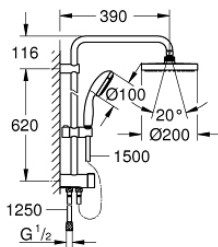

27 389 002 NEW TEMPESTA SYSTEM SHOWER SYSTEM WITH DIVERTER FOR WALL MOUNTING

PRODUCT DESCRIPTION

- horizontal 390 mm shower arm, adjustable before installation
- change by diverter between hand shower, head shower or head shower Eco setting
- head shower Tempesta Cosmopolitan 200 (27 541)
- 2 spray patterns (via diverter):
 - Rain, SmartRain
- with ball joint
- hand shower Tempesta 100 (28 578)
- adjustable in height with gliding element
- distance between diverter and upper bracket: 620 mm
- shower hose Relexaflex 1500 mm (28 151)
- shower hose Relexaflex 1250 mm (28 150)
- flexible installation: connection to faucet / wall union for water supply with 1/2" thread of the 1250 mm shower hose
- minimum flow rate 7 l/min.
- **GROHE DreamSpray** perfect spray pattern
- **GROHE StarLight** chrome finish
- **SpeedClean** anti-lime system
- **Inner WaterGuide** for a longer life

27 389 002 NEW TEMPESTA SYSTEM SHOWER SYSTEM WITH DIVERTER FOR WALL MOUNTING

SPARE PARTS

- 1: Dirt strainer (Order-nr. 0700200M)
 - 2: Glider (Order-nr. 12140000)
 - 3: Diverter (Order-nr. 48338000)
 - 4: Compensation disc (Order-nr. 26496000)*
- * Optional accessories