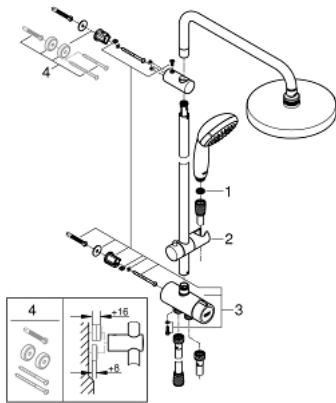

27 389 002 NEW TEMPESTA SYSTEM SHOWER SYSTEM WITH DIVERTER FOR WALL MOUNTING

PRODUCT DESCRIPTION

- horizontal 390 mm shower arm, adjustable before installation
- change by diverter between hand shower, head shower or head shower Eco setting
- head shower Tempesta Cosmopolitan 200 (27 541)
- 2 spray patterns (via diverter):
 - Rain, SmartRain
- with ball joint
- hand shower Tempesta 100 (28 578)
- adjustable in height with gliding element
- distance between diverter and upper bracket: 620 mm
- shower hose Relexaflex 1500 mm (28 151)
- shower hose Relexaflex 1250 mm (28 150)
- flexible installation: connection to faucet / wall union for water supply with 1/2" thread of the 1250 mm shower hose
- minimum flow rate 7 l/min.
- **GROHE DreamSpray** perfect spray pattern
- **GROHE StarLight** chrome finish
- **SpeedClean** anti-lime system
- **Inner WaterGuide** for a longer life

27 389 002 NEW TEMPESTA SYSTEM SHOWER SYSTEM WITH DIVERTER FOR WALL MOUNTING

SPARE PARTS

- 1: Dirt strainer (Order-nr. 0700200M)
 - 2: Glider (Order-nr. 12140000)
 - 3: Diverter (Order-nr. 48338000)
 - 4: Compensation disc (Order-nr. 26496000)*
- * Optional accessories