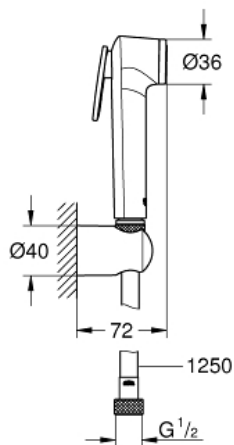

TEMPESTA-F TRIGGER SPRAY 30
Wall holder set 1 spray

MODEL # 27513001

Pure Freude
an Wasser

GROHE

Product Description:
TEMPESTA-F TRIGGER SPRAY 30
Wall holder set 1 spray

Standard Specification:
consisting of:
hand shower with trigger control (27 512)
wall shower holder (28 605)
Silverflex Longlife shower hose 1250 mm (26 335)
GROHE StarLight chrome finish
SpeedClean anti-lime system
Inner WaterGuide for a longer life
Twistfree to prevent hose from twisting
min. recommended pressure 1.0 bar
Please refer to local norms regarding installation.

Color:
□ 27513001 chrome