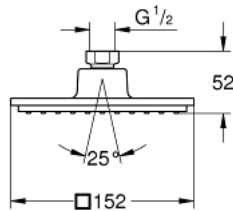

27 705 000 **EUPHORIA CUBE 150 HEAD SHOWER 1 SPRAY**

**PRODUCT DESCRIPTION**

- Colour: chrome
- Rain
- 152 x 152 mm
- ball-joint
- rotation angle  $\pm 12^\circ$
- connection thread 1/2"
- GROHE Water Saving 9.5 l/min flow limiter
- GROHE DreamSpray perfect spray pattern
- GROHE Long-Life finish
- SpeedClean anti-lime system
- Inner WaterGuide for a longer life

27 705 000 **EUPHORIA CUBE 150 HEAD SHOWER 1 SPRAY**

**SPARE PARTS**, December 2010 – now

1: Fibre seal dia. Ø18.5 x Ø12 x 2 (Spare part-nr. 0138900M)

2: Dirt strainer (Spare part-nr. 0676800M)