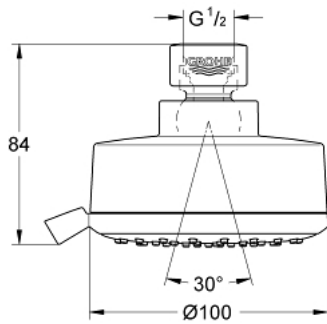

27 591 001 TEMPESTA COSMOPOLITAN 100 HEAD SHOWER 4 SPRAYS

PRODUCT DESCRIPTION

- Colour: chrome
- GROHE Rain O2, Rain, Massage, Jet
- ball joint $\pm 15^\circ$ rotatable
- connection thread $1/2''$
- GROHE Water Saving 9,5 l/min flow limiter
- GROHE DreamSpray perfect spray pattern
- GROHE Long-Life finish
- SpeedClean anti-lime system
- Inner WaterGuide for a longer life

27 591 001 TEMPESTA COSMOPOLITAN 100 HEAD SHOWER 4 SPRAYS

SPARE PARTS, March 2017 – now

1: Fibre seal dia. Ø18.5 x Ø12 x 2 (Spare part-nr. 0138900M)

2: Dirt strainer (Spare part-nr. 48007000)