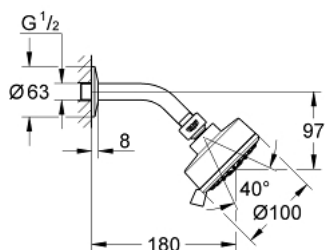

### PRODUCT DESCRIPTION

- GROHE Rain 0°, Rain, Massage
- ball joint ± 15° rotatable
- shower arm with connection thread 1/2"
- escutcheon
- **GROHE DreamSpray** perfect spray pattern
- **GROHE StarLight** chrome finish
- **SpeedClean** anti-lime system
- **Inner WaterGuide** for a longer life
- suitable for instantaneous heater
- min. recommended pressure 1.0 bar

### SPARE PARTS

1: Fibre seal dia.  $\varnothing$  18,5 x  $\varnothing$  12 x 2 (Order-nr. 0138900M)

2: Dirt strainer (Order-nr. 48007000)