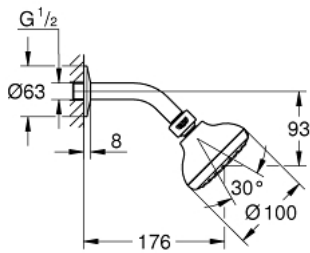

### PRODUCT DESCRIPTION

- Rain
- ball joint  $\pm 15^\circ$  rotatable
- shower arm with connection thread 1/2"
- escutcheon
- **GROHE DreamSpray** perfect spray pattern
- **GROHE StarLight** chrome finish
- **SpeedClean** anti-lime system
- **Inner WaterGuide** for a longer life
- for low pressure
- min. recommended pressure 0.1 bar

26 267 000 **NEW TEMPESTA 100 HEAD SHOWER 1 SPRAY**

**SPARE PARTS**

1: Fibre seal dia. 12x2 mm (Order-nr. 0138900M)

2: Dirt strainer (Order-nr. 48007000)