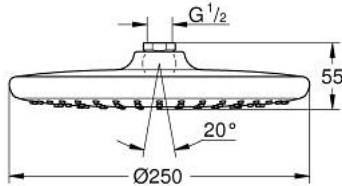

26 662 000 TEMPESTA 250 HEAD SHOWER 1 SPRAY

PRODUCT DESCRIPTION

- Colour: chrome
- Rain
- Ø 250 mm
- fully chrome plated surfaces
- ball joint with turning angle $\pm 10^\circ$
- connection thread 1/2"
- GROHE Water Saving 9,5 l/min flow limiter
- GROHE DreamSpray perfect spray pattern
- GROHE Long-Life finish
- SpeedClean anti-lime system
- Inner WaterGuide for a longer life

26 662 000 TEMPESTA 250 HEAD SHOWER 1 SPRAY

SPARE PARTS, February 2019 – now

1: Fibre seal dia. Ø18.5 x Ø12 x 2 (Spare part-nr. 0138900M)

2: Dirt strainer (Spare part-nr. 48007000)