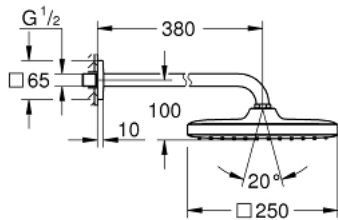

26 682 000 TEMPESTA 250 CUBE HEAD SHOWER SET 380 MM, 1 SPRAY

PRODUCT DESCRIPTION

- Colour: chrome
- consisting of:
 - head shower Tempesta 250 Cube (26 681)
- 1 spray pattern:
 - Rain
- fully chrome plated surfaces
- shower arm 380 mm
- with square escutcheon
- GROHE Water Saving 9,5 l/min flow limiter
- GROHE DreamSpray perfect spray pattern
- GROHE Long-Life finish
- SpeedClean anti-limescale system
- Inner WaterGuide for a longer life
- suitable for instantaneous heater
- professional edition

26 682 000 **TEMPESTA 250 CUBE HEAD SHOWER SET 380 MM, 1 SPRAY**

SPARE PARTS, February 2019 – now

1: Fibre seal Ø 18,5 x Ø 12 x 2 (Order-nr. 0138900M)

2: Dirt strainer (Order-nr. 48007000)

3: Escutcheon (Order-nr. 48118000)