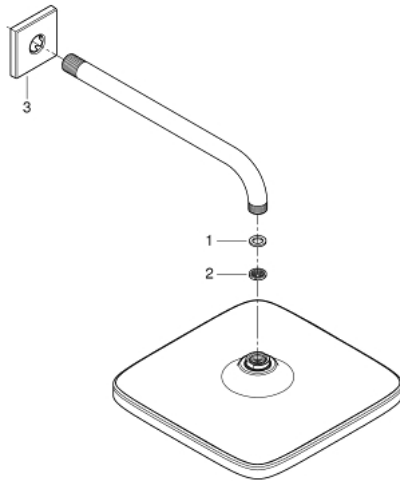

26 682 000 TEMPESTA 250 CUBE HEAD SHOWER SET 380 MM, 1 SPRAY

PRODUCT DESCRIPTION

- Colour: chrome
- consisting of:
 - head shower Tempesta 250 Cube (26 681)
- 1 spray pattern:
 - Rain
- fully chrome plated surfaces
- shower arm 380 mm
- with square escutcheon
- GROHE Water Saving 9,5 l/min flow limiter
- GROHE DreamSpray perfect spray pattern
- GROHE Long-Life finish
- SpeedClean anti-limescale system
- Inner WaterGuide for a longer life
- suitable for instantaneous heater
- professional edition

26 682 000 **TEMPESTA 250 CUBE HEAD SHOWER SET 380 MM, 1 SPRAY**

SPARE PARTS, February 2019 – now

1: Fibre seal Ø 18,5 x Ø 12 x 2 (Order-nr. 0138900M)

2: Dirt strainer (Order-nr. 48007000)

3: Escutcheon (Order-nr. 48118000)