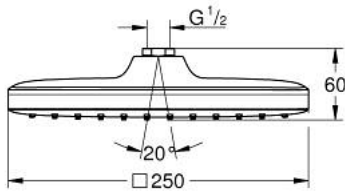

26 681 000 TEMPESTA 250 CUBE HEAD SHOWER 1 SPRAY

PRODUCT DESCRIPTION

- Colour: chrome
- Rain
- 250 mm x 250 mm
- fully chrome plated surfaces
- ball joint with turning angle $\pm 10^\circ$
- connection thread 1/2"
- GROHE Water Saving 9,5 l/min flow limiter
- GROHE DreamSpray perfect spray pattern
- GROHE Long-Life finish
- SpeedClean anti-limescale system
- Inner WaterGuide for a longer life
- suitable for instantaneous heater
- professional edition

26 681 000 **TEMPESTA 250 CUBE HEAD SHOWER 1 SPRAY**

SPARE PARTS, February 2019 – now

1: Fibre seal Ø 18,5 x Ø 12 x 2 (Order-nr. 0138900M)

2: Dirt strainer (Order-nr. 48007000)