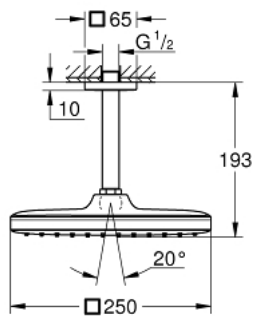

26 683 000 HEAD SHOWER SET CEILING 142 MM, 1 SPRAY

PRODUCT DESCRIPTION

- Consisting of:
- head shower Tempesta 250 Cube (26 681)
- 1 spray pattern:
- Rain
- fully chrome plated surfaces
- shower arm ceiling 142 mm (27 485)
- with square escutcheon
- **GROHE EcoJoy** 9.5 l/min flow limiter
- **GROHE DreamSpray** perfect spray pattern
- **GROHE StarLight** chrome finish
- **SpeedClean** anti-limescale system
- **Inner WaterGuide** for a longer life
- **suitable for instantaneous heater**
- professional edition

26 683 000 HEAD SHOWER SET CEILING 142 MM, 1 SPRAY

SPARE PARTS

- 1: Fibre seal dia. \varnothing 18,5 x \varnothing 12 x 2 (Order-nr. 0138900M)
- 2: Strainer (Order-nr. 48007000)
- 3: Escutcheon (Order-nr. 48118000)