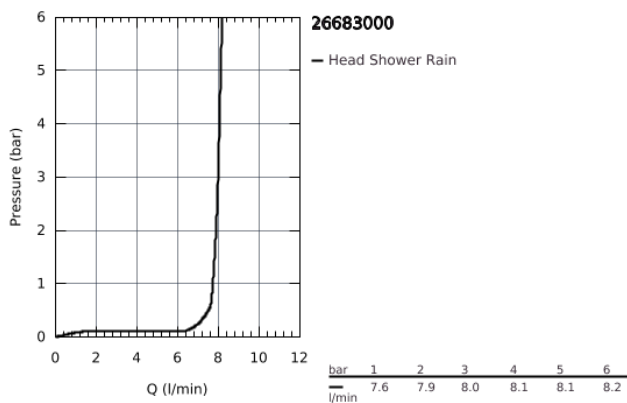

26 683 000 HEAD SHOWER SET CEILING 142 MM, 1 SPRAY

PRODUCT DESCRIPTION

- Consisting of:
- head shower Tempesta 250 Cube (26 681)
- 1 spray pattern:
- Rain
- fully chrome plated surfaces
- shower arm ceiling 142 mm (27 485)
- with square escutcheon
- **GROHE EcoJoy** 9.5 l/min flow limiter
- **GROHE DreamSpray** perfect spray pattern
- **GROHE StarLight** chrome finish
- **SpeedClean** anti-limescale system
- **Inner WaterGuide** for a longer life
- **suitable for instantaneous heater**
- professional edition

26 683 000 HEAD SHOWER SET CEILING 142 MM, 1 SPRAY

SPARE PARTS

- 1: Fibre seal dia. \varnothing 18,5 x \varnothing 12 x 2 (Order-nr. 0138900M)
- 2: Strainer (Order-nr. 48007000)
- 3: Escutcheon (Order-nr. 48118000)