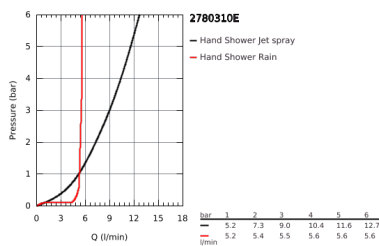

27 803 10E TEMPESTA 100 WALL HOLDER SET 2 SPRAYS

PRODUCT DESCRIPTION

- hand shower Tempesta 100 II (27 597)
- wall shower holder (28 605)
- non-adjustable
- Relaxaflex hose 1500 mm 1/2" x 1/2" (28 151)
- GROHE EcoJoy 5.7 l/min. flow limiter
- GROHE DreamSpray perfect spray pattern
- GROHE StarLight chrome finish
- SpeedClean anti-limescale system
- Inner WaterGuide for a longer life
- ShockProof silicone ring prevents damage caused by a shower falling
- min. recommended pressure 1.0 bar