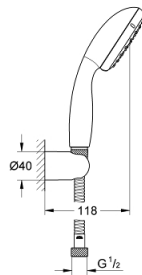

27 803 10E TEMPESTA 100 WALL HOLDER SET 2 SPRAYS

PRODUCT DESCRIPTION

- hand shower Tempesta 100 II (27 597)
- wall shower holder (28 605)
- non-adjustable
- Relaxaflex hose 1500 mm 1/2" x 1/2" (28 151)
- GROHE EcoJoy 5.7 l/min. flow limiter
- GROHE DreamSpray perfect spray pattern
- GROHE StarLight chrome finish
- SpeedClean anti-limescale system
- Inner WaterGuide for a longer life
- ShockProof silicone ring prevents damage caused by a shower falling
- min. recommended pressure 1.0 bar

27 803 10E TEMPESTA 100 WALL HOLDER SET 2 SPRAYS

SPARE PARTS, June 2013 – now

1: Strainer (Order-nr. 0700200M)