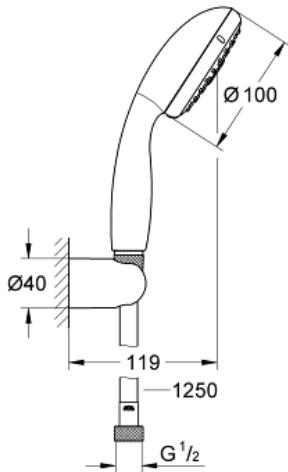

TEMPESTA 100
 Wall holder set 2 sprays
 MODEL # 27799000

Pure Freude
 an Wasser

Product Description:
 TEMPESTA 100
 Wall holder set 2 sprays

Standard Specification:
 consisting of:
 hand shower Tempesta 100 II (27 597)
 wall shower holder (28 605)
 not adjustable
 Relaxaflex hose 1250 mm 1/2" x 1/2" (28 150)

GROHE DreamSpray perfect spray pattern
GROHE StarLight chrome finish
SpeedClean anti-lime system
Inner WaterGuide for a longer life
ShockProof silicone ring prevents damages caused by shower falling
 suitable for instantaneous heater
 min. recommended pressure 1.0 bar

Color:
 □ 27799000 chrome