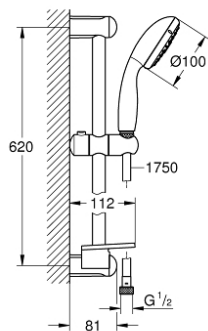

27 927 000 NEW TEMPESTA SHOWER RAIL SET 3 SPRAYS

PRODUCT DESCRIPTION

- Consisting of:
- hand shower (28 261 001)
- shower rail, 600 mm (27 523)
- Relexaflex hose 1750 mm 1/2" x 1/2" (28 154)
- **GROHE EasyReach** tray (27 596)
- **GROHE DreamSpray** perfect spray pattern
- **GROHE StarLight** chrome finish
- **SpeedClean** anti-limescale system
- **Inner WaterGuide** for a longer life
- ShockProof silicone ring prevents damage caused by a shower falling
- **suitable for instantaneous heater**
- min. recommended pressure 0.2 bar

27 927 000 NEW TEMPESTA SHOWER RAIL SET 3 SPRAYS

SPARE PARTS

- 1: Outlet shower holder (Order-nr. 48098000)
 - 2: Sliding piece (Order-nr. 48099000)
 - 3: Strainer (Order-nr. 0700200M)
 - 4: GROHE EasyReach tray (Order-nr. 27596000)
 - 5: Spacer (Order-nr. 48051000)*
- * Optional accessories