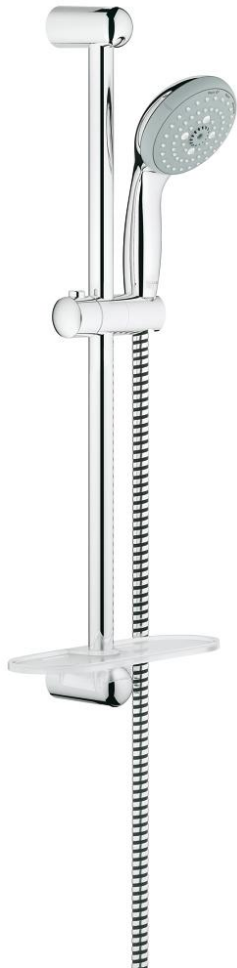

27 927 000 NEW TEMPESTA SHOWER RAIL SET 3 SPRAYS

PRODUCT DESCRIPTION

- Consisting of:
- hand shower (28 261 001)
- shower rail, 600 mm (27 523)
- Relexaflex hose 1750 mm 1/2" x 1/2" (28 154)
- **GROHE EasyReach** tray (27 596)
- **GROHE DreamSpray** perfect spray pattern
- **GROHE StarLight** chrome finish
- **SpeedClean** anti-limescale system
- **Inner WaterGuide** for a longer life
- ShockProof silicone ring prevents damage caused by a shower falling
- **suitable for instantaneous heater**
- min. recommended pressure 0.2 bar

27 927 000 NEW TEMPESTA SHOWER RAIL SET 3 SPRAYS

SPARE PARTS

- 1: Outlet shower holder (Order-nr. 48098000)
 - 2: Sliding piece (Order-nr. 48099000)
 - 3: Strainer (Order-nr. 0700200M)
 - 4: GROHE EasyReach tray (Order-nr. 27596000)
 - 5: Spacer (Order-nr. 48051000)*
- * Optional accessories