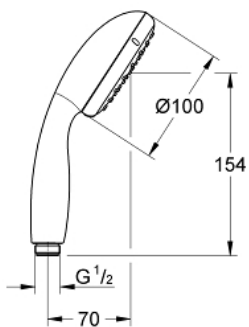

### PRODUCT DESCRIPTION

- Colour: chrome
- Rain
- GROHE DreamSpray perfect spray pattern
- GROHE Long-Life finish
- SpeedClean anti-lime system
- Inner WaterGuide for a longer life
- ShockProof silicone ring prevents damages caused by shower falling
- universal mounting system, fitting all standard shower hoses
- suitable for instantaneous heater
- min. recommended pressure 1.0 bar

## 27 852 000 TEMPESTA 100 HAND SHOWER 1 SPRAY

SPARE PARTS, June 2011 – spareParts.validDate.now

1: Dirt strainer (Order-nr. 0700200M)