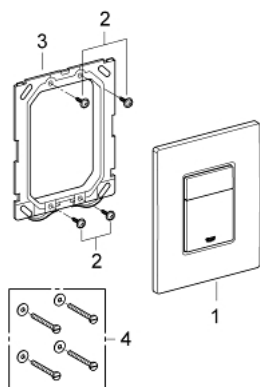

38 732 000 SKATE COSMOPOLITAN FLUSH PLATE

SPARE PARTS, February 2010 – now

1: Top plate with push button (Order-nr. 42371000)

2: Screw (Order-nr. 6636200M)

3: Frame (Order-nr. 43207000)

4: Fixing set (Order-nr. 4308500M)*