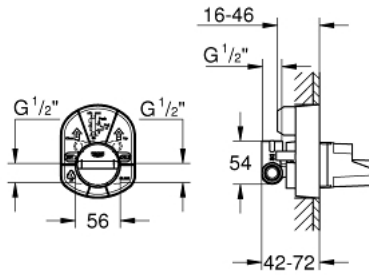

33 966 000 SINGLE-LEVER MIXER, CONCEALED BODY

PRODUCT DESCRIPTION

- for shower
- without finishing trim set
- wall installation
- GROHE SilkMove 46 mm ceramic cartridge
- adjustable flow rate limiter
- top outlet 1/2"
- clockwise thread
- fastening loops

33 966 000 **SINGLE-LEVER MIXER, CONCEALED BODY**

SPARE PARTS, January 1998 – now

1: Cartridge (Order-nr. 46048000)