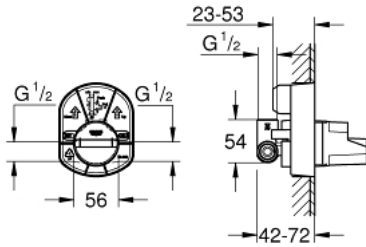

33 964 000 SINGLE-LEVER MIXER, CONCEALED BODY

PRODUCT DESCRIPTION

- for shower
- without finishing trim set
- wall installation
- GROHE SilkMove 46 mm ceramic cartridge
- adjustable flow rate limiter
- top outlet 1/2"
- clockwise thread

33 964 000 **SINGLE-LEVER MIXER, CONCEALED BODY**

SPARE PARTS, January 1994 – now

1: Cartridge (Order-nr. 46048000)