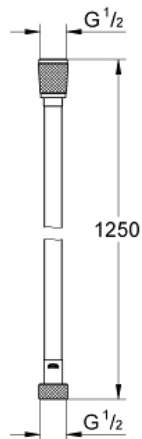

SILVERFLEX
Shower hose Twistfree 1250
MODEL # 28362000

Pure Freude
an Wasser

GROHE

Product Description:
SILVERFLEX
Shower hose Twistfree 1250

Standard Specification:
1250 mm
smooth surface for easy cleaning
tensile strength 500 N
pressure resistance up to 5 bar
heat resistance 70°C
AntiFold bendproof
universal connection G 1/2" x 1/2"
rotation cone for **Twistfree**-function
GROHE StarLight chrome finish
blister packaging

Color:
□ 28362000 chrome